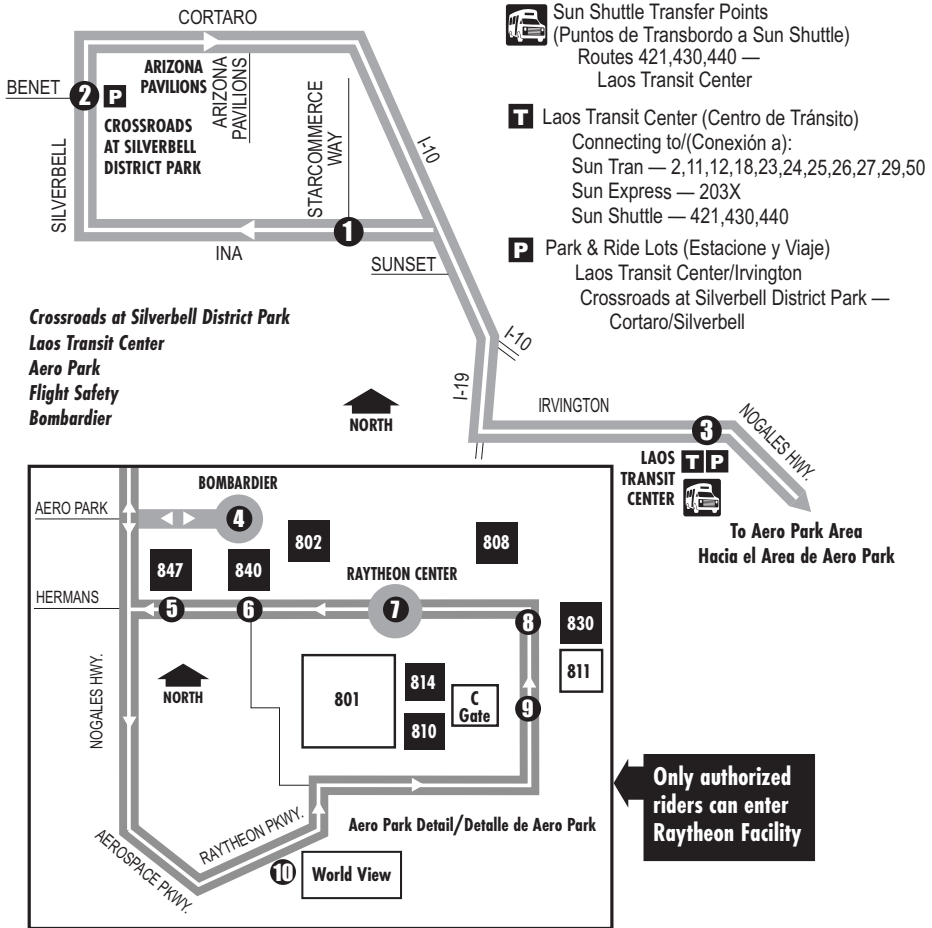

# Route 204X

### Route 204X M-F / Southbound

#### Southbound Stops

- Ina/Starcommerce Way
- Silverbell/Crossroads Park
- Irvington/Laos Transit Center
- Bombardier/Aeropark
- Aero Park/Flight Safety
- Raytheon/World View
- Raytheon C Gate
- Raytheon Bldg 830
- Raytheon Center
- Raytheon Bldg 840
- Raytheon Bldg 847

#### Northbound Stops

- Raytheon/World View
- Raytheon C Gate
- Raytheon Bldg 830
- Raytheon Center
- Raytheon Bldg 840
- Raytheon Bldg 847
- Bombardier/Aeropark
- Aero Park/Flight Safety
- Irvington/9th Ave
- (Irvington at Laos)
- Ina/Star Commerce
- Silverbell/Crossroads Park