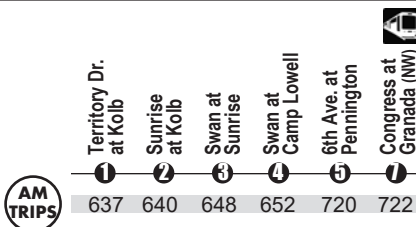

PT Sun Link Transfer Point
 (Puntos de Transbordo a Sun Link)
 ● Sun Link stops (paradas de Sun Link)

Downtown (Centro)
 Ronstadt Transit Center
 Sunrise/Swan
 Banner - University Medical Center **T**
 The University of Arizona
 Pima County Superior Court

See Downtown Details
 (Vea el mapa detallado del
 Centro de La Ciudad)

AM Downtown Detail
 (Detalle del Centro AM)

PM Downtown Detail
 (Detalle del Centro PM)

Route 105X M-F / Southbound

Route 105X M-F / Northbound

Southbound Stops

Territory Dr/Kolb
 Sunrise/Kolb
 Swan/Sunrise
 Swan/River
 Swan/Camp Lowell
 Swan/Grant
 Speedway/Swan
 Speedway/Alvernon
 Speedway/Campbell
 Speedway/Warren
 Underpass

Speedway/Highland
 Underpass
 Speedway/Olive
 Underpass
 Stone/Speedway
 Stone/Franklin
 Stone/Alameda
 Church/Pennington
6th Ave/Pennington
Congress/Granada (NW)

Northbound Stops

Stone/Franklin
 Stone/Alameda
 Church/Pennington
6th Ave/Pennington
 Speedway/Stone
 Speedway/6th Ave
 Speedway/Olive
 Underpass
 Speedway/Highland
 Underpass

Speedway/Warren
 Underpass
 Speedway/Campbell
 Speedway/Alvernon
 Swan/Speedway
 Swan/Grant
 Swan/Camp Lowell
 Swan/River
 Sunrise/Swan
 Territory Dr./Kolb
Sunrise/Kolb