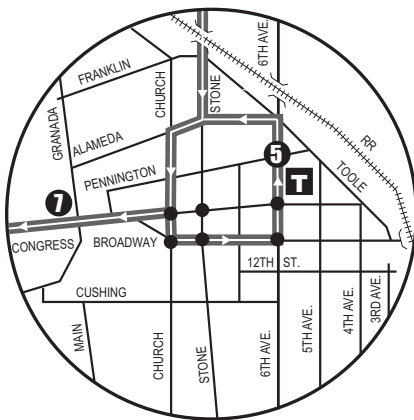

Route 105X

Foothills-Downtown Express

T Ronstadt Transit Center (Centro de Tránsito)
 Connecting to/(Conexión a):
 Sun Tran — 1,2,3,4,6,7,8,10,12,16,18,19,21,22,23,25
 Sun Express — 102X AM,103X,104X,105X,107X,109X,110X
 Sun Link streetcar
 Sun Shuttle — 421

PT Sun Link Transfer Point
 (Puntos de Transbordo a Sun Link)
 ● Sun Link stops (paradas de Sun Link)

Downtown (Centro)
 Ronstadt Transit Center
 Sunrise/Swan
 Banner - University Medical Center **T**
 The University of Arizona
 Pima County Superior Court

See Downtown Details
 (Vea el mapa detallado del
 Centro de La Ciudad)

AM Downtown Detail
 (Detalle del Centro AM)

PM Downtown Detail
 (Detalle del Centro PM)

Route 105X M-F / Southbound

Route 105X M-F / Northbound

Southbound Stops

Territory Dr/Kolb
 Sunrise/Kolb
 Swan/Sunrise
 Swan/River
 Swan/Camp Lowell
 Swan/Grant
 Speedway/Swan
 Speedway/Alvernon
 Speedway/Campbell
 Speedway/Warren
 Underpass

Speedway/Highland
 Underpass
 Speedway/Olive
 Underpass
 Stone/Speedway
 Stone/Franklin
 Stone/Alameda
 Church/Pennington
6th Ave/Pennington
Congress/Granada (NW)