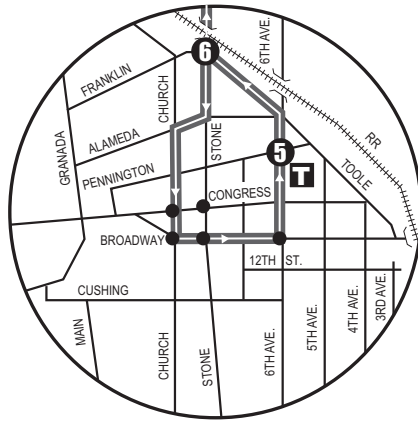

Route 105X

Foothills-Downtown Express

T Ronstadt Transit Center (Centro de Tránsito)
 Connecting to/(Conexión a):
 Sun Tran — 1,2,3,4,6,7,8,10,12,16,18,19,21,22,23,25
 Sun Express — 102X AM,103X,104X,105X,107X,109X,110X
 Sun Link streetcar
 Sun Shuttle — 421

PT Sun Link Transfer Point
 (Puntos de Transbordo a Sun Link)
 ● Sun Link stops (paradas de Sun Link)

Downtown (Centro)
 Ronstadt Transit Center
 Sunrise/Swan
 Banner - University Medical Center **T**
 The University of Arizona
 Pima County Superior Court

See Downtown Details
 (Vea el mapa detallado del
 Centro de La Ciudad)

AM Downtown Detail
 (Detalle del Centro AM)

PM Downtown Detail
 (Detalle del Centro PM)

Route 105X M-F / Southbound

Route 105X M-F / Northbound

Southbound Stops

Territory Dr/Kolb
 Sunrise/Kolb
 Swan/Sunrise
 Swan/River
 Swan/Camp Lowell
 Swan/Grant
 Speedway/Swan
 Speedway/Alvernon
 Speedway/Campbell
 Speedway/Warren
 Underpass

Speedway/Highland
 Underpass
 Speedway/Olive
 Underpass
 Stone/Speedway
 Stone/Franklin
 Stone/Alameda
 Church/Pennington
6th Ave/Pennington
Congress/Granada (NW)