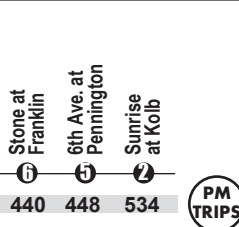

PT Sun Link Transfer Point
 (Puntos de Transbordo a Sun Link)
 ● Sun Link stops (paradas de Sun Link)

Downtown (Centro)
 Ronstadt Transit Center
 Sunrise/Swan
 Banner - University Medical Center **T**
 The University of Arizona
 Pima County Superior Court

See Downtown Details
 (Vea el mapa detallado del
 Centro de La Ciudad)

AM Downtown Detail
 (Detalle del Centro AM)

PM Downtown Detail
 (Detalle del Centro PM)

Route 105X M-F / Southbound

Route 105X M-F / Northbound

Southbound Stops

Territory Dr/Kolb
 Sunrise/Kolb
 Swan/Sunrise
 Swan/River
 Swan/Camp Lowell
 Swan/Grant
 Speedway/Swan
 Speedway/Alvernon
 Speedway/Campbell
 Speedway/Warren
 Underpass

Speedway/Highland
 Underpass
 Speedway/Olive
 Underpass
 Stone/Speedway
 Stone/Franklin
 Stone/Alameda
 Church/Pennington
6th Ave/Pennington
Congress/Granada (NW)

Northbound Stops

Stone/Franklin
 Stone/Alameda
 Church/Pennington
6th Ave/Pennington
 Speedway/Stone
 Speedway/6th Ave
 Speedway/Olive
 Underpass
 Speedway/Highland
 Underpass

Speedway/Warren
 Underpass
 Speedway/Campbell
 Speedway/Alvernon
 Swan/Speedway
 Swan/Grant
 Swan/Camp Lowell
 Swan/River
 Sunrise/Swan
 Territory Dr./Kolb
Sunrise/Kolb