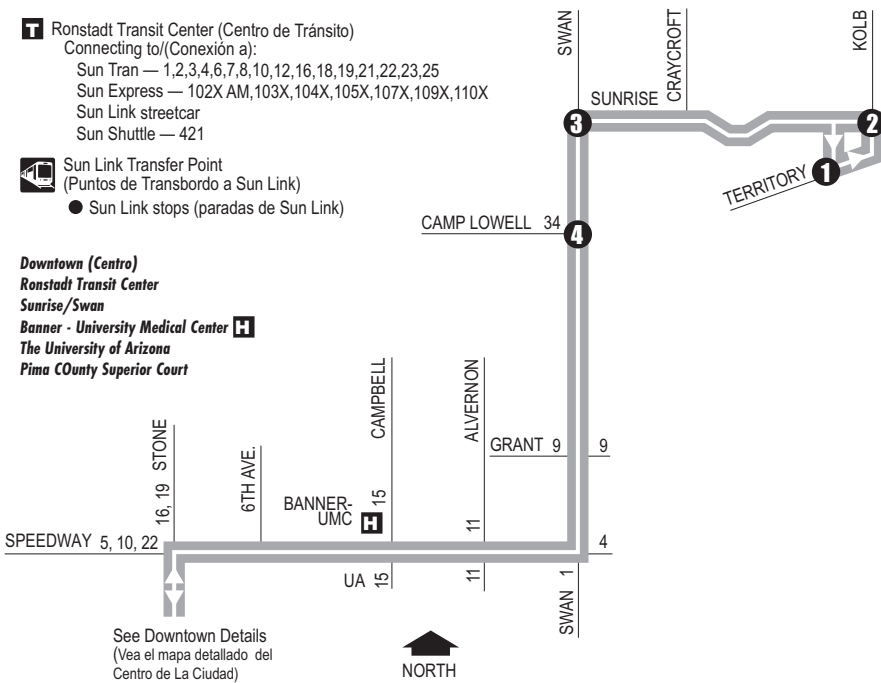

Route 105X

Foothills-Downtown Express

T Ronstadt Transit Center (Centro de Tránsito)
 Connecting to/(Conexión a):
 Sun Tran — 1,2,3,4,6,7,8,10,12,16,18,19,21,22,23,25
 Sun Express — 102X AM,103X,104X,105X,107X,109X,110X
 Sun Link streetcar
 Sun Shuttle — 421

PT Sun Link Transfer Point
 (Puntos de Transbordo a Sun Link)
 ● Sun Link stops (paradas de Sun Link)

Downtown (Centro)
 Ronstadt Transit Center
 Sunrise/Swan
 Banner - University Medical Center **T**
 The University of Arizona
 Pima County Superior Court

Southbound Stops

Territory Dr/Kolb
 Sunrise/Kolb
 Swan/Sunrise
 Swan/River
 Swan/Camp Lowell
 Swan/Grant
 Speedway/Swan
 Speedway/Alvernon
 Speedway/Campbell
 Speedway/Warren
 Underpass

Speedway/Highland
 Underpass
 Speedway/Olive
 Underpass
 Stone/Speedway
 Stone/Franklin
 Stone/Alameda
 Church/Pennington
6th Ave/Pennington
Congress/Granada (NW)

Northbound Stops

Stone/Franklin
 Stone/Alameda
 Church/Pennington
6th Ave/Pennington
 Speedway/Stone
 Speedway/6th Ave
 Speedway/Olive
 Underpass
 Speedway/Highland
 Underpass

Speedway/Warren
 Underpass
 Speedway/Campbell
 Speedway/Alvernon
 Swan/Speedway
 Swan/Grant
 Swan/Camp Lowell
 Swan/River
 Sunrise/Swan
 Territory Dr./Kolb
Sunrise/Kolb