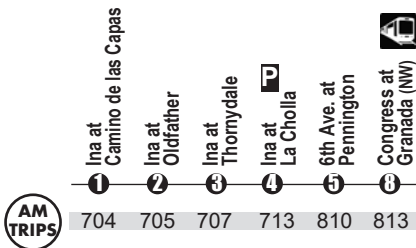

Route 103X

Northwest-Downtown Express

Route 103X M-F/Southbound

Route 103X M-F/Northbound

Southbound Stops

- Ina/Cmo De Las Capas
- Ina/Oldfather
- Ina/Thornydale
- Ina/Camino De La Tierra
- Ina/Shannon
- Ina/Mona Lisa
- Ina/La Cholla (SE)**
- Ina/Express Care
- Ina/La Canada
- Ina/Via Ponte
- Oracle/Ina
- Oracle/Orange Grove
- River/Stone
- River/Hillcrest
- River/Campana
- River/Via Entrada
- Campbell/River
- Campbell/Prince
- Campbell/Ft Lowell
- Campbell/Copper
- Campbell/Adams
- Campbell/Speedway
- UA Mall
- Speedway/Campbell
- Speedway/Warren Underpass
- Speedway/Highland Underpass
- Speedway/Olive Underpass
- Stone/Speedway
- Stone/Franklin
- Stone/Alameda
- Church/Pennington
- 6th Ave/Pennington**
- Congress/Granada (NW)**

Northbound Stops

- Stone/Franklin**
- Stone/Alameda
- Church/Pennington
- 6th Ave/Pennington**
- Speedway/Stone
- Speedway/6th Ave
- Speedway/Olive Underpass
- Speedway/Highland Underpass
- UA Mall**
- Campbell/Speedway
- Campbell/Adams
- Campbell/Copper
- Campbell/Ft Lowell
- Campbell/Prince
- River/Campbell
- River/Via Entrada
- River/1st Ave
- River/Hillcrest
- River/Stone
- Oracle/Orange Grove
- Ina/Oracle
- Ina/Paseo Del Norte
- Ina/La Canada
- Ina/Express Care
- Ina/La Cholla
- Ina/Crystal Cave
- Ina/Shannon
- Ina/Camino De La Tierra
- Ina/Meredith
- Ina/Oldfather
- Ina/Cmo De Las Capas**