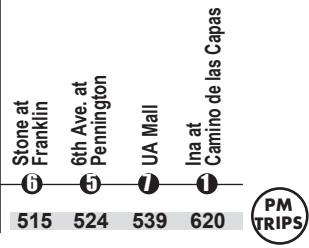

Route 103X

Northwest-Downtown Express

Route 103X M-F/Southbound

Route 103X M-F/Northbound

Southbound Stops

- Ina/Cmo De Las Capas
- Ina/Oldfather
- Ina/Thornydale
- Ina/Camino De La Tierra
- Ina/Shannon
- Ina/Mona Lisa
- Ina/La Cholla (SE)**
- Ina/Express Care
- Ina/La Canada
- Ina/Via Ponte
- Oracle/Ina
- Oracle/Orange Grove
- River/Stone
- River/Hillcrest
- River/Campana
- River/Via Entrada
- Campbell/River
- Campbell/Prince
- Campbell/Ft Lowell
- Campbell/Copper
- Campbell/Adams
- Campbell/Speedway
- UA Mall
- Speedway/Campbell
- Speedway/Warren Underpass
- Speedway/Highland Underpass
- Speedway/Olive Underpass
- Stone/Speedway
- Stone/Franklin
- Stone/Alameda
- Church/Pennington
- 6th Ave/Pennington**
- Congress/Granada (NW)**

Northbound Stops

- Stone/Franklin**
- Stone/Alameda
- Church/Pennington
- 6th Ave/Pennington**
- Speedway/Stone
- Speedway/6th Ave
- Speedway/Olive Underpass
- Speedway/Highland Underpass
- UA Mall**
- Campbell/Speedway
- Campbell/Adams
- Campbell/Copper
- Campbell/Ft Lowell
- Campbell/Prince
- River/Campbell
- River/Via Entrada
- River/1st Ave
- River/Hillcrest
- River/Stone
- Oracle/Orange Grove
- Ina/Oracle
- Ina/Paseo Del Norte
- Ina/La Canada
- Ina/Express Care
- Ina/La Cholla
- Ina/Crystal Cave
- Ina/Shannon
- Ina/Camino De La Tierra
- Ina/Meredith
- Ina/Oldfather
- Ina/Cmo De Las Capas**