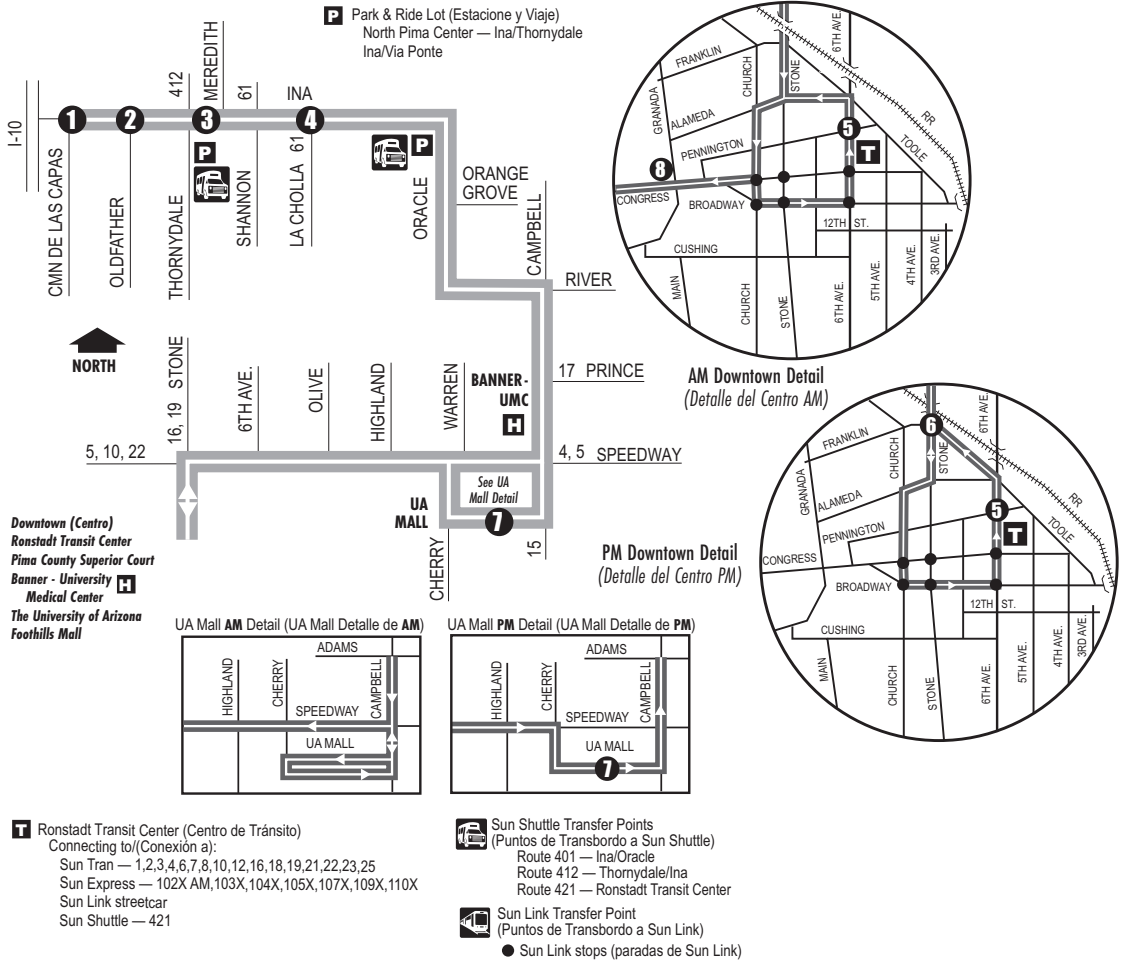

Route 103X

Northwest-Downtown Express

Route 103X M-F/Southbound

Route 103X M-F/Northbound

Southbound Stops

- Ina/Cmo De Las Capas
- Ina/Oldfather
- Ina/Thornydale
- Ina/Camino De La Tierra
- Ina/Shannon
- Ina/Mona Lisa
- Ina/La Cholla (SE)**
- Ina/Express Care
- Ina/La Canada
- Ina/Via Ponte
- Oracle/Ina
- Oracle/Orange Grove
- River/Stone
- River/Hillcrest
- River/Campana
- River/Via Entrada
- Campbell/River
- Campbell/Prince
- Campbell/Ft Lowell
- Campbell/Copper
- Campbell/Adams
- Campbell/Speedway
- UA Mall
- Speedway/Campbell
- Speedway/Warren Underpass
- Speedway/Highland Underpass
- Speedway/Olive Underpass
- Stone/Speedway
- Stone/Franklin
- Stone/Alameda
- Church/Pennington
- 6th Ave/Pennington**
- Congress/Granada (NW)**

Northbound Stops

- Stone/Franklin**
- Stone/Alameda
- Church/Pennington
- 6th Ave/Pennington**
- Speedway/Stone
- Speedway/6th Ave
- Speedway/Olive Underpass
- Speedway/Highland Underpass
- UA Mall**
- Campbell/Speedway
- Campbell/Adams
- Campbell/Copper
- Campbell/Ft Lowell
- Campbell/Prince
- River/Campbell
- River/Via Entrada
- River/1st Ave
- River/Hillcrest
- River/Stone
- Oracle/Orange Grove
- Ina/Oracle
- Ina/Paseo Del Norte
- Ina/La Canada
- Ina/Express Care
- Ina/La Cholla
- Ina/Crystal Cave
- Ina/Shannon
- Ina/Camino De La Tierra
- Ina/Meredith
- Ina/Oldfather
- Ina/Cmo De Las Capas**