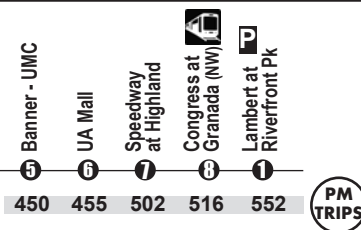

Sun Shuttle Transfer Points
 (Puntos de Transbordo a Sun Shuttle)
 Route 412 — Thornydale/Ina
 Route 421 — Ronstadt Transit Center

Sun Link Transfer Point
 (Puntos de Transbordo a Sun Link)
 ● Sun Link stops (paradas de Sun Link)

Route 102X M-F / Southbound

Southbound Stops

Lambert/Riverfront Park
 La Cañada/Lambert
 La Cañada/Overton
 La Cañada/Magee
 Ina/La Cañada
 Ina/Express Care
Ina/La Cholla
 Ina/Crystal Cave
 Ina/Shannon
 Ina/Camino De La Tierra
Ina/Meredith
Ina/Oldfather
 Ina/Cmo De Las Capas
 Congress/Central

Broadway/Church
 6th Ave/Pennington
 Toole/7th Ave
 Speedway/Stone
 Speedway/6th Ave
 Speedway/Olive Underpass
 Speedway/Highland
 UA Mall
 Campbell/Speedway
Campbell/Adams
(Banner-UMC)

Route 102X M-F / Northbound

Northbound Stops

Campbell/Adams
(Banner-UMC)
 Campbell Av/Speedway
UA Mall
 Speedway/Campbell
 Speedway/Warren Underpass
Speedway/Highland
 Speedway/Olive Underpass
 Stone/Speedway
 Stone/Franklin
 Stone/Alameda
 Church/Pennington
 Congress/Church
CongressGranada (NW)