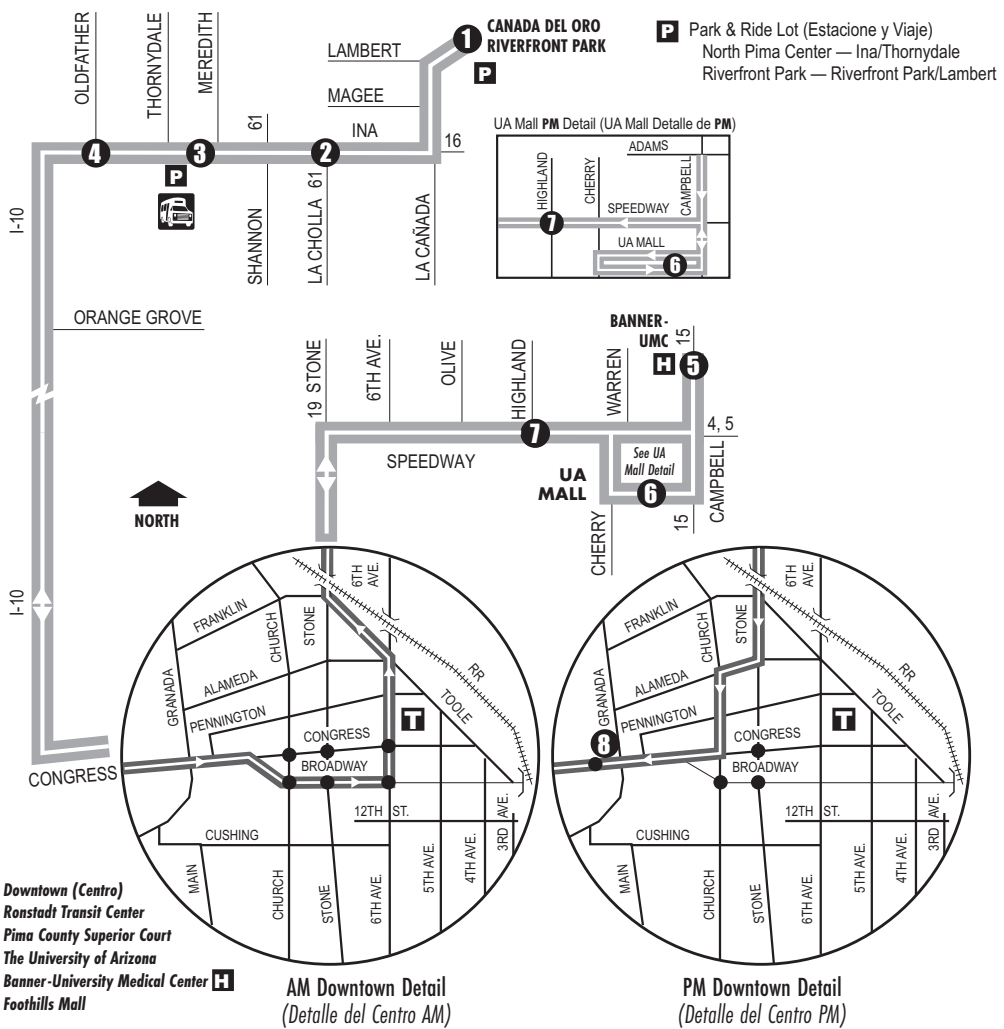

Route 102X Northwest-UA Express

T Ronstadt Transit Center (Centro de Tránsito)
 Connecting to/(Conexión a):
 Sun Tran — 1,2,3,4,6,7,8,10,12,16,18,19,21,22,23,25
 Sun Express — 102X AM,103X,104X,105X,107X,109X,110X
 Sun Link streetcar
 Sun Shuttle — 421

Sun Shuttle Transfer Points
 (Puntos de Transbordo a Sun Shuttle)
 Route 412 — Thornydale/Ina
 Route 421 — Ronstadt Transit Center

Sun Link Transfer Point
 (Puntos de Transbordo a Sun Link)
 ● Sun Link stops (paradas de Sun Link)

Route 102X M-F / Southbound

Southbound Stops

Lambert/Riverfront Park
 La Cañada/Lambert
 La Cañada/Overton
 La Cañada/Magee
 Ina/La Cañada
 Ina/Express Care
Ina/La Cholla
 Ina/Crystal Cave
 Ina/Shannon
 Ina/Camino De La Tierra
Ina/Meredith
Ina/Oldfather
 Ina/Cmo De Las Capas
 Congress/Central

Northbound Stops

Campbell/Adams
(Banner-UMC)
 Campbell Av/Speedway
UA Mall
 Speedway/Campbell
 Speedway/Warren Underpass
Speedway/Highland
 Speedway/Olive Underpass
 Stone/Speedway
 Stone/Franklin
 Stone/Alameda
 Church/Pennington
 Congress/Church
CongressGranada (NW)