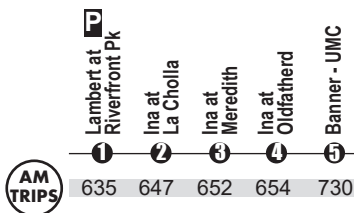

Route 102X Northwest-UA Express

T Ronstadt Transit Center (Centro de Tránsito)
 Connecting to/(Conexión a):
 Sun Tran — 1,2,3,4,6,7,8,10,12,16,18,19,21,22,23,25
 Sun Express — 102X AM,103X,104X,105X,107X,109X,110X
 Sun Link streetcar
 Sun Shuttle — 421

Sun Shuttle Transfer Points
 (Puntos de Transbordo a Sun Shuttle)
 Route 412 — Thornydale/Ina
 Route 421 — Ronstadt Transit Center

Sun Link Transfer Point
 (Puntos de Transbordo a Sun Link)
 ● Sun Link stops (paradas de Sun Link)

Route 102X M-F / Southbound

Southbound Stops

Lambert/Riverfront Park
 La Cañada/Lambert
 La Cañada/Overton
 La Cañada/Magee
 Ina/La Cañada
 Ina/Express Care
Ina/La Cholla
 Ina/Crystal Cave
 Ina/Shannon
 Ina/Camino De La Tierra
Ina/Meredith
Ina/Oldfather
 Ina/Cmo De Las Capas
 Congress/Central

Northbound Stops

Campbell/Adams
(Banner-UMC)
 Campbell Av/Speedway
UA Mall
 Speedway/Campbell
 Speedway/Warren Underpass
Speedway/Highland
 Speedway/Olive Underpass
 Stone/Speedway
 Stone/Franklin
 Stone/Alameda
 Church/Pennington
 Congress/Church
CongressGranada (NW)