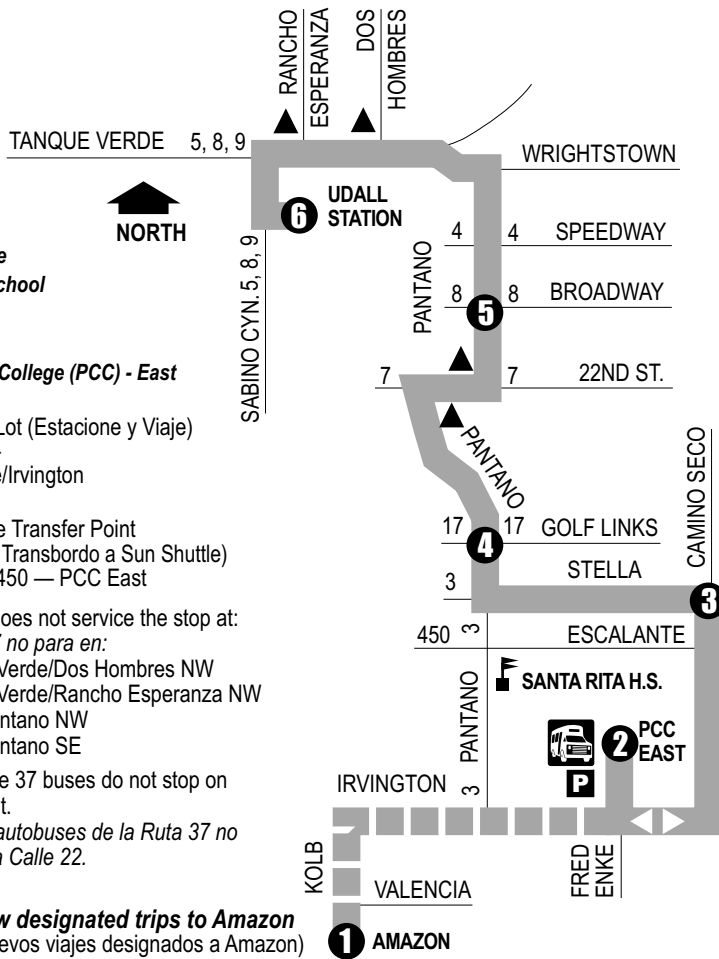

# Route 37

## Pantano

- Amazon
- Udall Park
- Rincon Post Office
- Santa Rita High School
- Lincoln Park
- Ward 4 Office
- Pima Community College (PCC) - East

**P** Park & Ride Lot (Estacione y Viaje)  
PCC East —  
Fred Enke/Irvington

Sun Shuttle Transfer Point  
(Puntos de Transbordo a Sun Shuttle)  
Route 450 — PCC East

- ▲ Route 37 does not service the stop at:  
*La Ruta 37 no para en:*  
Tanque Verde/Dos Hombres NW  
Tanque Verde/Rancho Esperanza NW  
22nd/Pantano NW  
22nd/Pantano SE

Note: Route 37 buses do not stop on 22nd Street.

*Nota: Los autobuses de la Ruta 37 no paran en la Calle 22.*

**New designated trips to Amazon**  
(Nuevos viajes designados a Amazon)