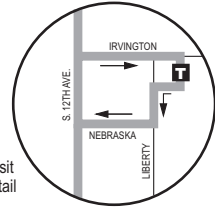

Route 12

South 12th Avenue

- Desert Diamond Casino
- Roy Laos Transit Center
- El Pueblo Neighborhood Center
- Tucson Rodeo Grounds
- Pueblo High School
- South Tucson
- Downtown (Centro)
- Tucson Convention Center
- La Frontera
- Ronstadt Transit Center
- Joel D. Valdez Main Library
- ADA/Special Services
- Pima County Superior Court

- P** Park & Ride Lots (Estacione y Viaje)
Laos Transit Center/Irvington
- T** Ronstadt Transit Center (Centro de Tránsito)
Connecting to/(Conexión a):
Sun Tran — 1,2,3,4,6,7,8,10,16,19,21,23,25
Sun Express — 101X,102X, 103X, 104X, 105X,107X,109X,110X
Sun Link streetcar
Sun Shuttle — 421
- T** Laos Transit Center (Centro de Tránsito)
Connecting to/(Conexión a):
Sun Tran — 16,23,26,27,29
Sun Express — 203X,204X
Sun Shuttle — 421,430,440, 486
- Transfer Point** Sun Link Transfer Point (Puntos de Transbordo a Sun Link)
● Sun Link stops (paradas de Sun Link)