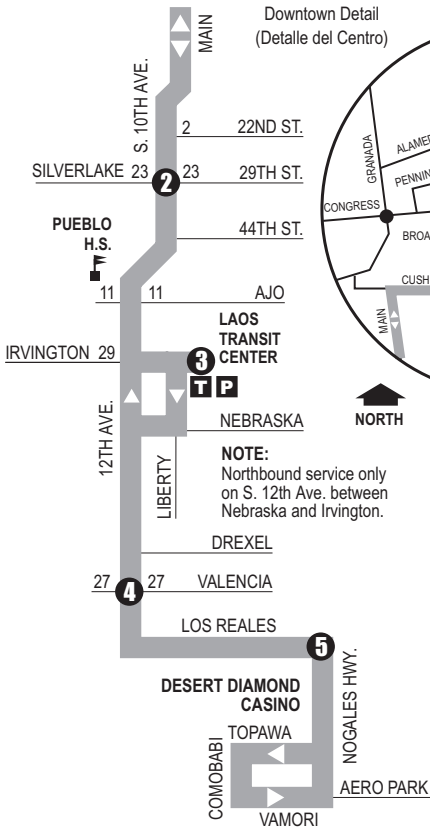

Route 12

South 12th Avenue

- Desert Diamond Casino
- Roy Laos Transit Center
- El Pueblo Neighborhood Center
- Tucson Rodeo Grounds
- Pueblo High School
- South Tucson
- Downtown (Centro)
- Tucson Convention Center
- La Frontera
- Ronstadt Transit Center
- Joel D. Valdez Main Library
- ADA/Special Services
- Pima County Superior Court

- P** Park & Ride Lots (Estacione y Viaje)
Laos Transit Center/Irvington
- T** Ronstadt Transit Center (Centro de Tránsito)
Connecting to/(Conexión a):
Sun Tran — 1,2,3,4,6,7,8,10,16,19,21,23,25
Sun Express — 101X,102X, 103X, 104X, 105X,107X,109X,110X
Sun Link streetcar
Sun Shuttle — 421
- T** Laos Transit Center (Centro de Tránsito)
Connecting to/(Conexión a):
Sun Tran — 16,23,26,27,29
Sun Express — 203X,204X
Sun Shuttle — 421,430,440, 486
- Transfer Point** Sun Link Transfer Point (Puntos de Transbordo a Sun Link)
● Sun Link stops (paradas de Sun Link)