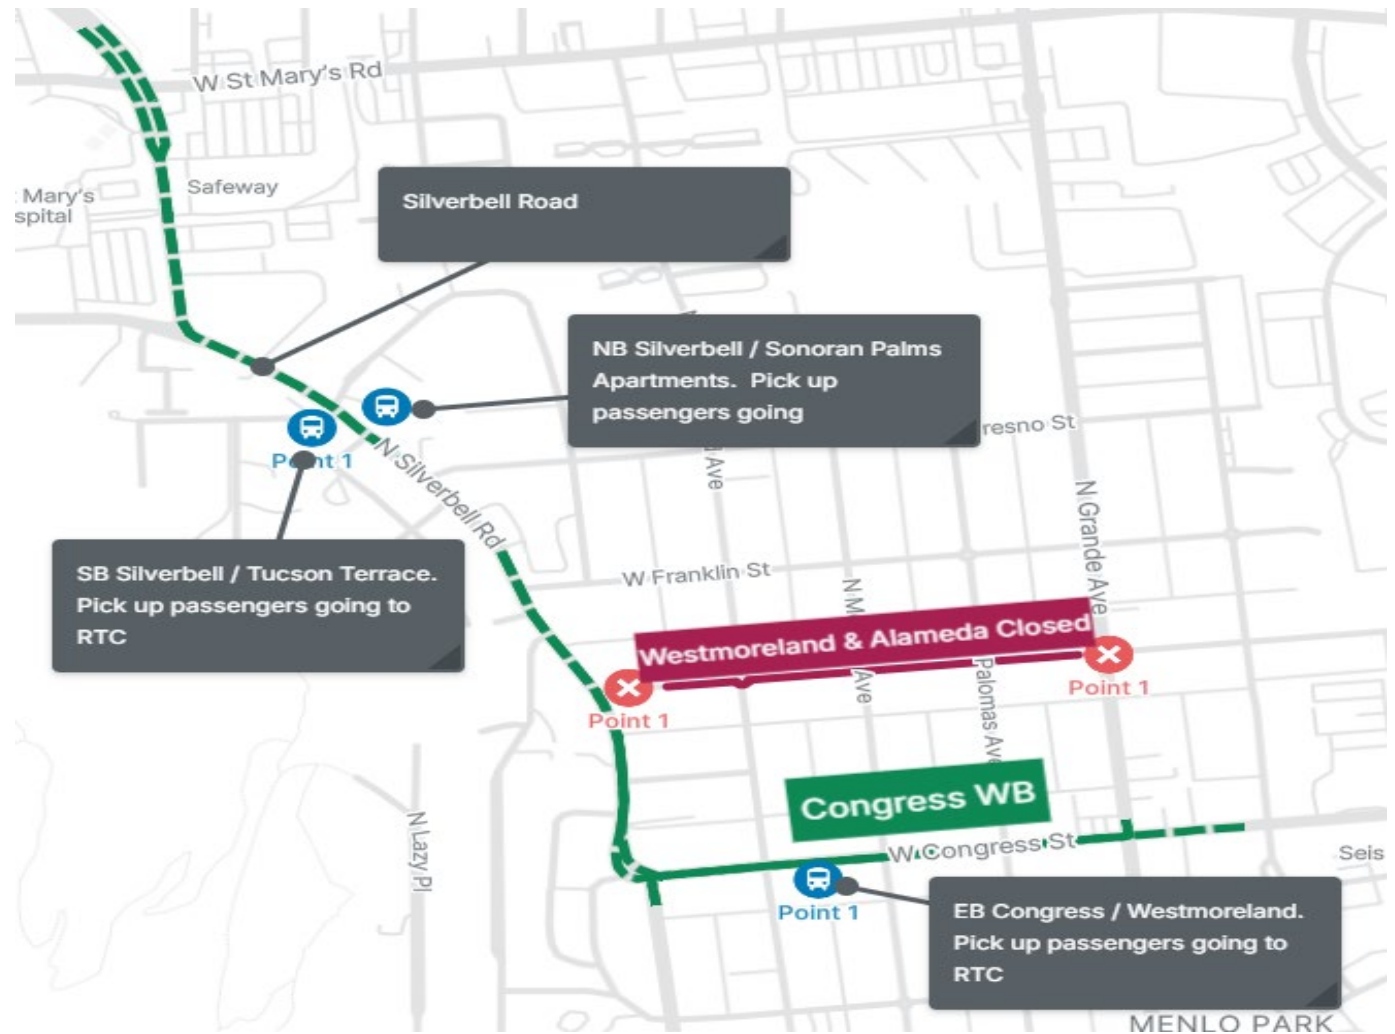

**Route 21 Detour
From 4/9/25
to
4/11/25**

**Westmoreland and Alameda
Road Closure due to
Construction Work**

Leaving RTC

L on Alameda

L on Grande Ave

R on Congress

Continue on Congress to NB Silverbell and resume your route.

Back to RTC

SB on Silverbell to Congress to resume your route back to RTC

NOTE: Please service all bus stops on the detour route