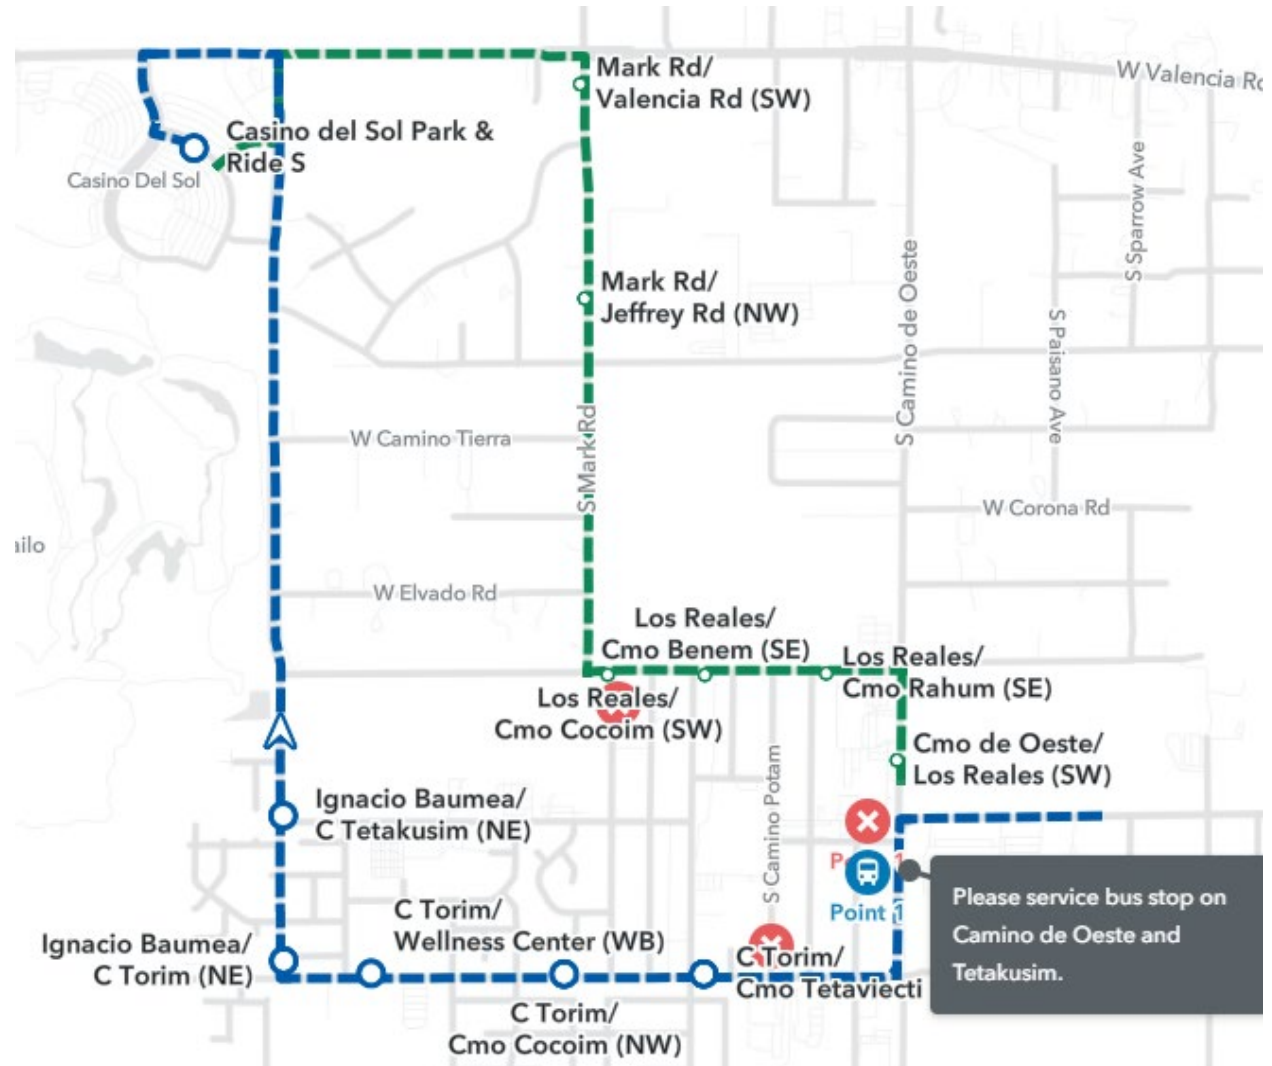

Route 29

Wednesday / March 5, 2025
Until Sunday April 20, 2025
Pascua Yaqui Tribe / (Lent)

Update
3/05/2025

Route 29 WB.

SB on Cmo De Oeste

Continue to Calle Torim

R on Calle Torim

R on Ignacio M Baumea

L- Valencia to enter the Casino.

R29 EB Leaving Casino

R on Valencia

R on Mark Rd.

L- Los Reales

R on Cmo de Oeste to resume

NOTE: Please service all bus stops on the detour route