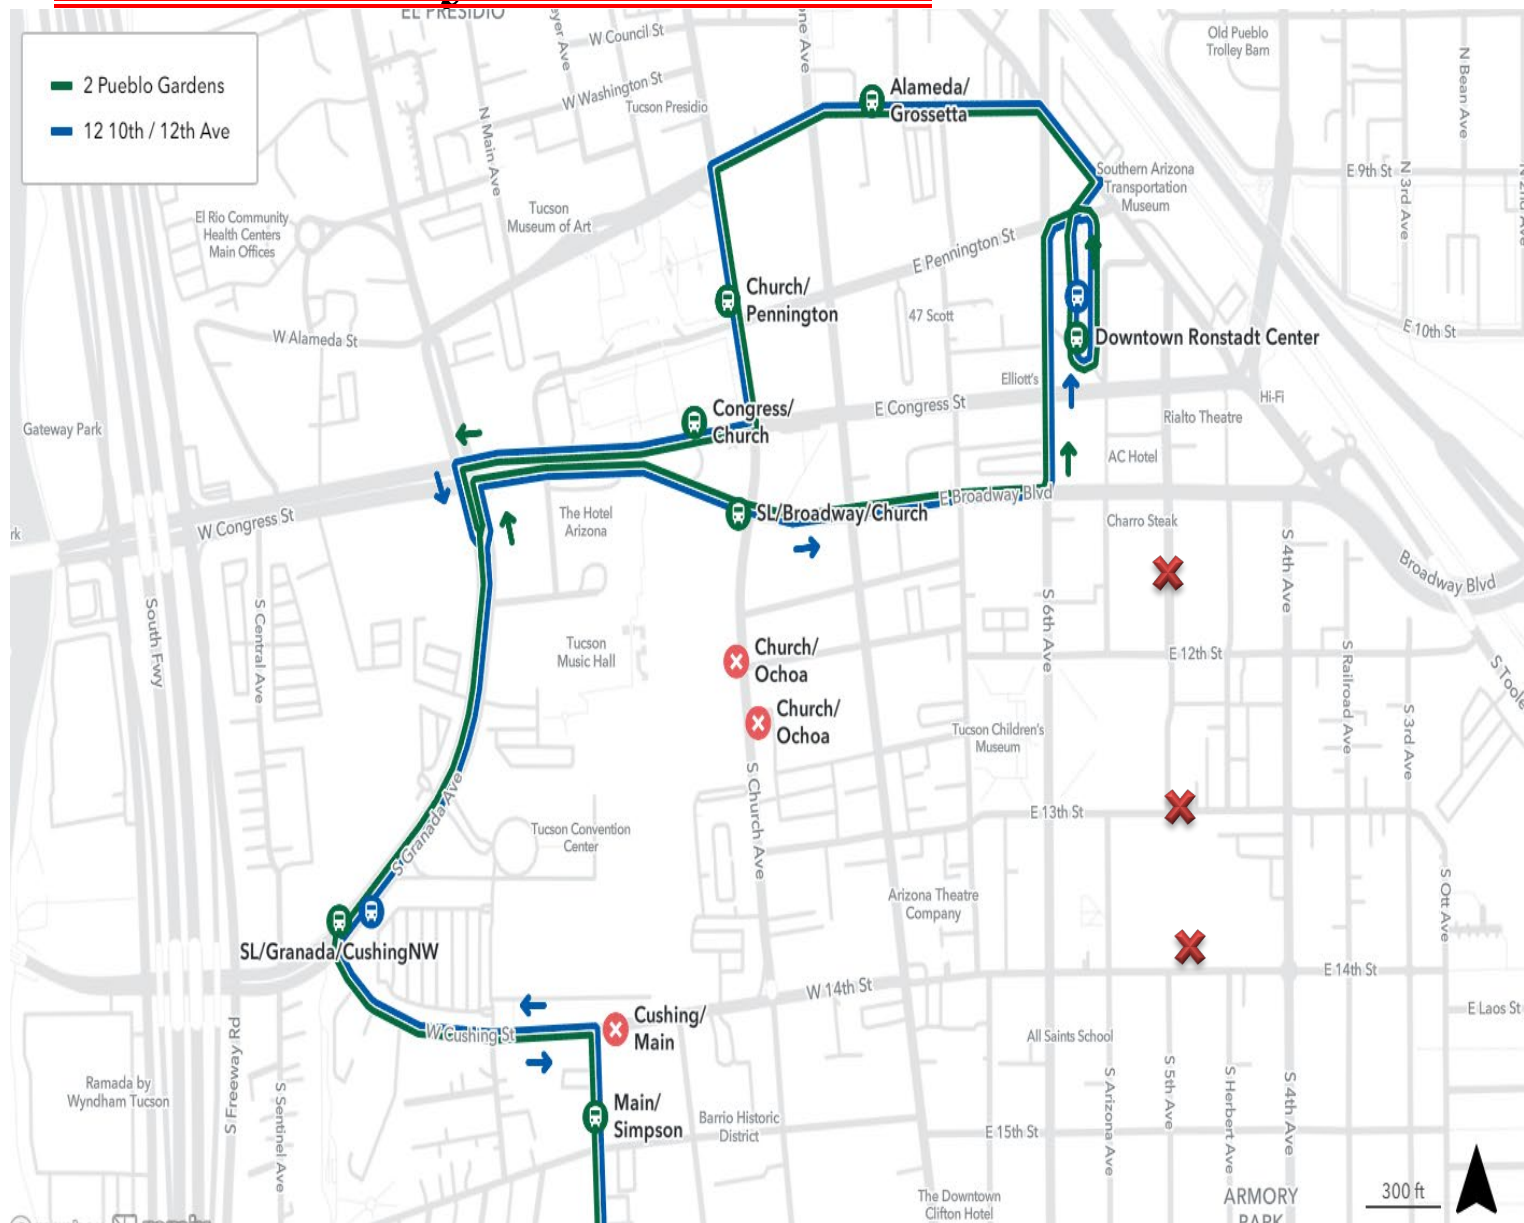

Routes 2 & 12

Starting November 19, 2024 Until January 10, 2025 TCC Holiday Ice Rink 2024

**Version
1.0**

Routes 2 & 12 NB

While traveling NB on
Main

L- Cushing

R- Granada

R- Congress /
Broadway

L- 6th Ave. into the RTC.

Routes 2 & 12 SB

While traveling SB on
Church Ave.

R- Congress

L- Granada

L- Cushing

R- Main to Resume.

NOTE: Please service all bus stops on the detour route