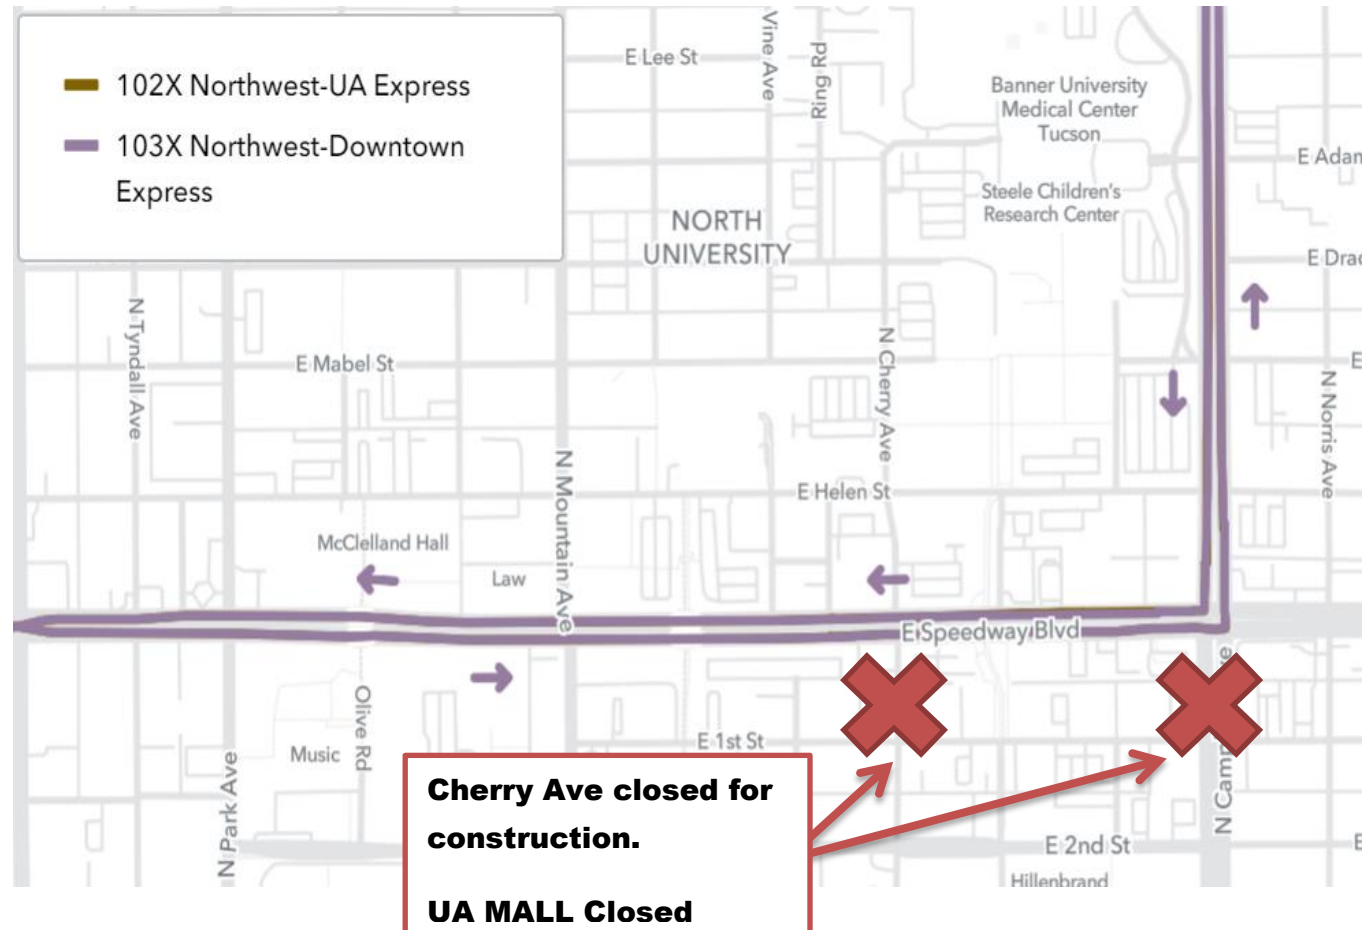

**Route
102X
103X**

To Routes 102X and
103X

Construction on Cherry
Ave.

***Stay on
Speedway to
Campbell and Right
turn on Speedway
from Campbell.

DO NOT turn on to
Cherry or go into
mall***

U of A Mall Cherry Closure 2024
Thursday August 8th to Friday August
2nd, 2024 All day

NOTE: Please service all bus stops on the detour route