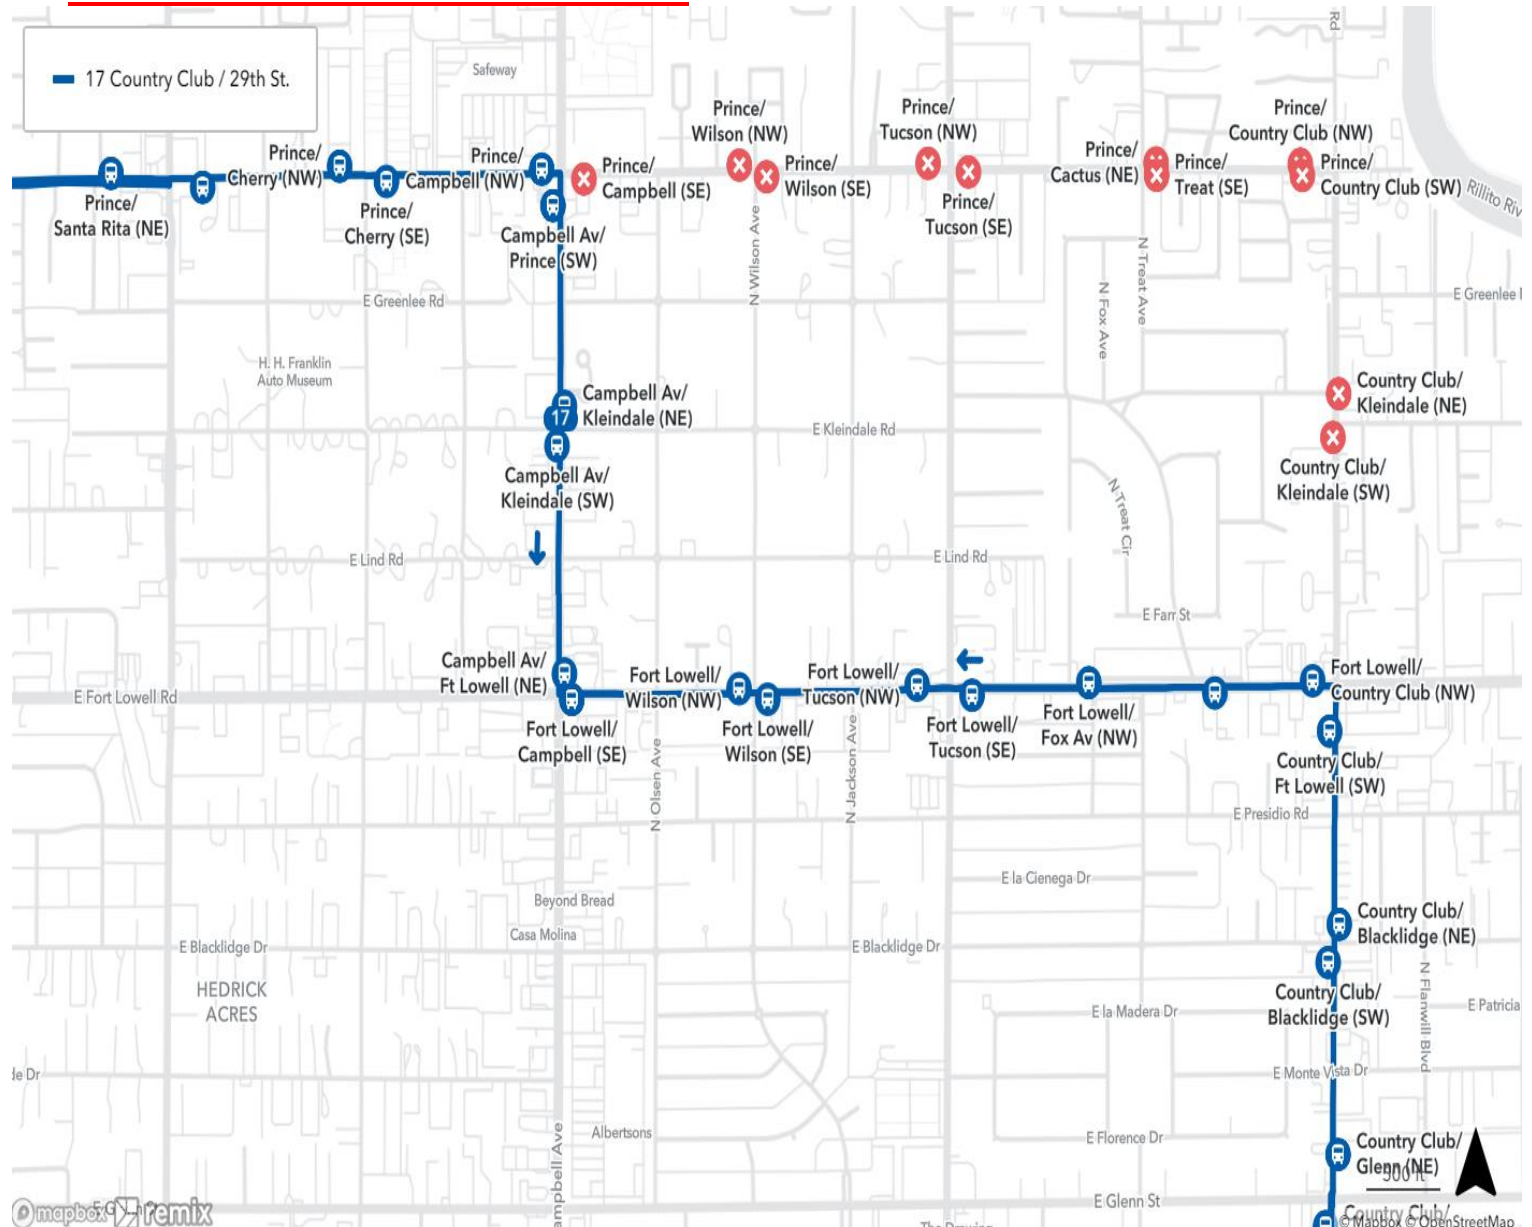

Route 17

Saturday December 9th, 2023 @5pm Until Tuesday December 26th, 2023 Winter Haven 2023

**Version
1.0**

Route 17 NB

While traveling NB on
Country Club

L- Fort Lowell

R- Campbell

L- Prince to resume.

Route 17 SB

While traveling EB on
Prince

R- Campbell

L- Fort Lowell

R- Country Club to
resume.

NOTE: Please service all bus stops on the detour route