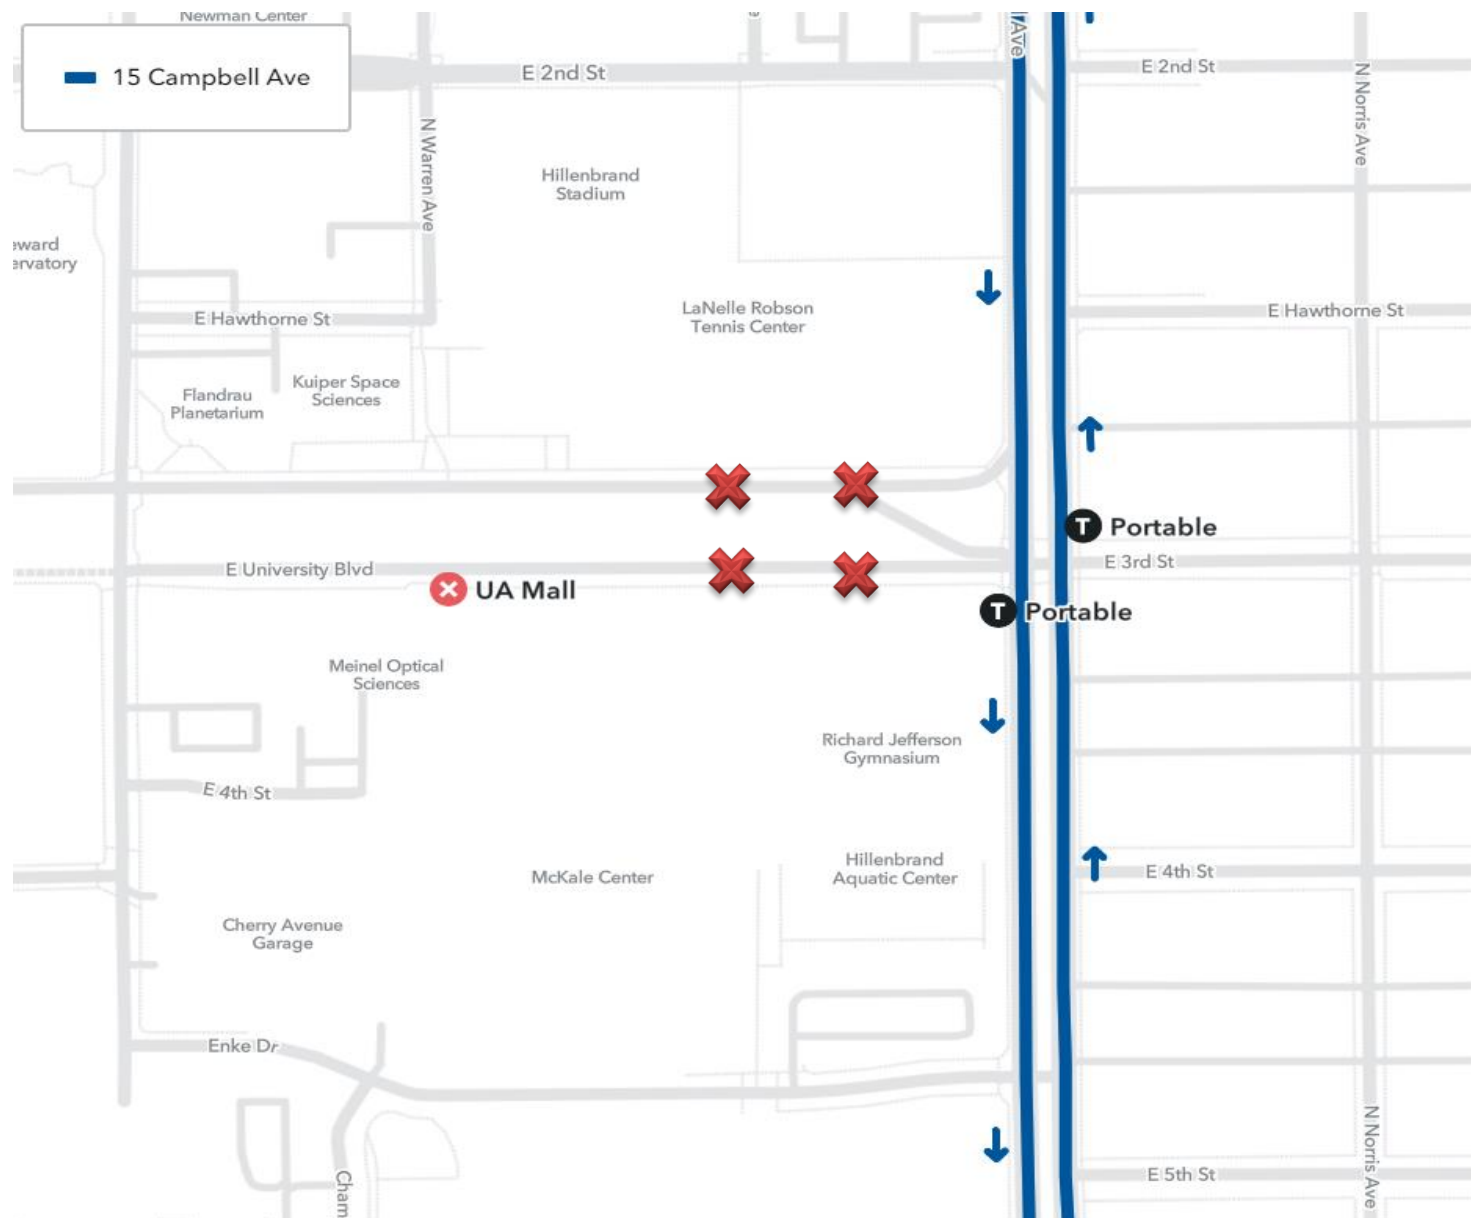

Route 15

U of A Basketball Game Mall Closure

Version
1.0

*Routes 15

DO NOT

enter the
Mall Continue on
Campbell Ave
North
& South ONLY

NOTE: Please service all bus stops on the detour route