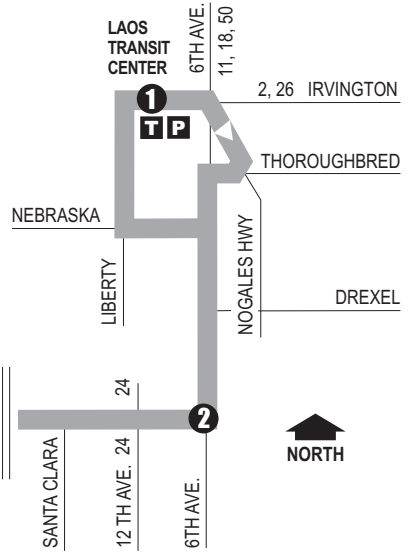

Route 29
Valencia

Casino Del Sol Detail/Detalle de Casino Del Sol

See Casino Del Sol Detail
(Vea el mapa detallado del
Casino Del Sol)

Sun Shuttle Transfer Point
(Puntos de Transbordo a Sun Shuttle)
Route 440 — Valencia at Midvale Park

P Park & Ride Lot (Estacione y Viaje)
Laos Transit Center/Irvington
Casino del Sol/Valencia

T Laos Transit Center (Centro de Tránsito)
Connecting to/(Conexión a):
Sun Tran — 2,11,12,18,23,24,25,26,27,50
Sun Express — 203X,204X
Sun Shuttle — 421,430,440,486

- Roy Laos Transit Center
- El Pueblo Neighborhood Center
- Tucson Rodeo Grounds
- Valencia Library
- Mission Post Office
- El Rio South
- Pasqua Yaqui Pueblo
- Casino of the Sun
- Casino Del Sol

Route 29 M-F / Westbound

TUCSON RODEO MUSEUM

Take Routes 2, 11, 18, 25, 26, 29 & 50 to get there!