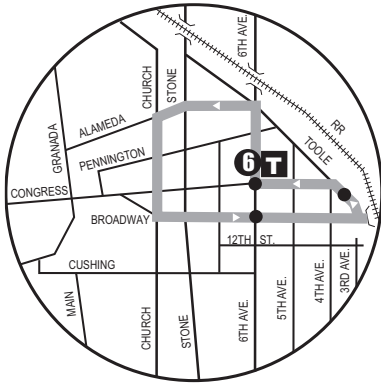

Route 25

S. Park Avenue

- Downtown (Centro)
- Ronstadt Transit Center
- Greyhound Bus Station
- Innovation Tech H.S. (Pima JTED)
- Tucson Marketplace
- La Frontera Center
- DES at Park/Irvington
- Roy Laos Transit Center
- El Pueblo Neighborhood Center
- Tucson Rodeo Grounds
- Sunnyside High School
- Tucson International Airport

- T** Ronstadt Transit Center (Centro de Tránsito)
Connecting to/(Conexión a):
Sun Tran — 1,2,3,4,6,7,8,10,12,16,18,19,21,22,23
Sun Express — 23X,101X,102X AM, 103X, 104X, 105X,107X,109X,110X
Sun Link streetcar
Sun Shuttle — 421
- T** Laos Transit Center (Centro de Tránsito)
Connecting to/(Conexión a):
Sun Tran — 2,11,12,18,23,24,26,27,29,50
Sun Express — 203X,204X
Sun Shuttle — 421,430,440,486
- TP** Sun Link Transfer Point (Puntos de Transbordo a Sun Link)
— University/Euclid
- Sun Link stops (paradas de Sun Link)

- Designated trips only (Viajes designados solamente)
- P** Park & Ride Lots (Estacione y Viaje)
Laos Transit Center/Irvington

This route travels through our new On Demand Zone.
Esta ruta viaja por nuestra nueva Zona On Demand.