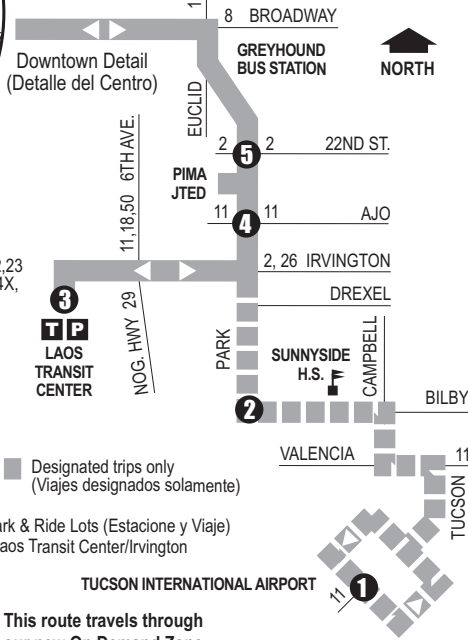

Route 25

S. Park Avenue

- Downtown (Centro)
- Ronstadt Transit Center
- Greyhound Bus Station
- Innovation Tech H.S. (Pima JTED)
- Tucson Marketplace
- La Frontera Center
- DES at Park/Irvington
- Roy Laos Transit Center
- El Pueblo Neighborhood Center
- Tucson Rodeo Grounds
- Sunnyside High School
- Tucson International Airport

- T** Ronstadt Transit Center (Centro de Tránsito)
Connecting to/(Conexión a):
Sun Tran — 1,2,3,4,6,7,8,10,12,16,18,19,21,22,23
Sun Express — 23X,101X,102X AM, 103X, 104X, 105X,107X,109X,110X
Sun Link streetcar
Sun Shuttle — 421
- T** Laos Transit Center (Centro de Tránsito)
Connecting to/(Conexión a):
Sun Tran — 2,11,12,18,23,24,26,27,29,50
Sun Express — 203X,204X
Sun Shuttle — 421,430,440,486
- TP** Sun Link Transfer Point (Puntos de Transbordo a Sun Link)
— University/Euclid
- Sun Link stops (paradas de Sun Link)

- Designated trips only (Viajes designados solamente)
- P** Park & Ride Lots (Estacione y Viaje)
Laos Transit Center/Irvington

This route travels through our new On Demand Zone.
Esta ruta viaja por nuestra nueva Zona On Demand.