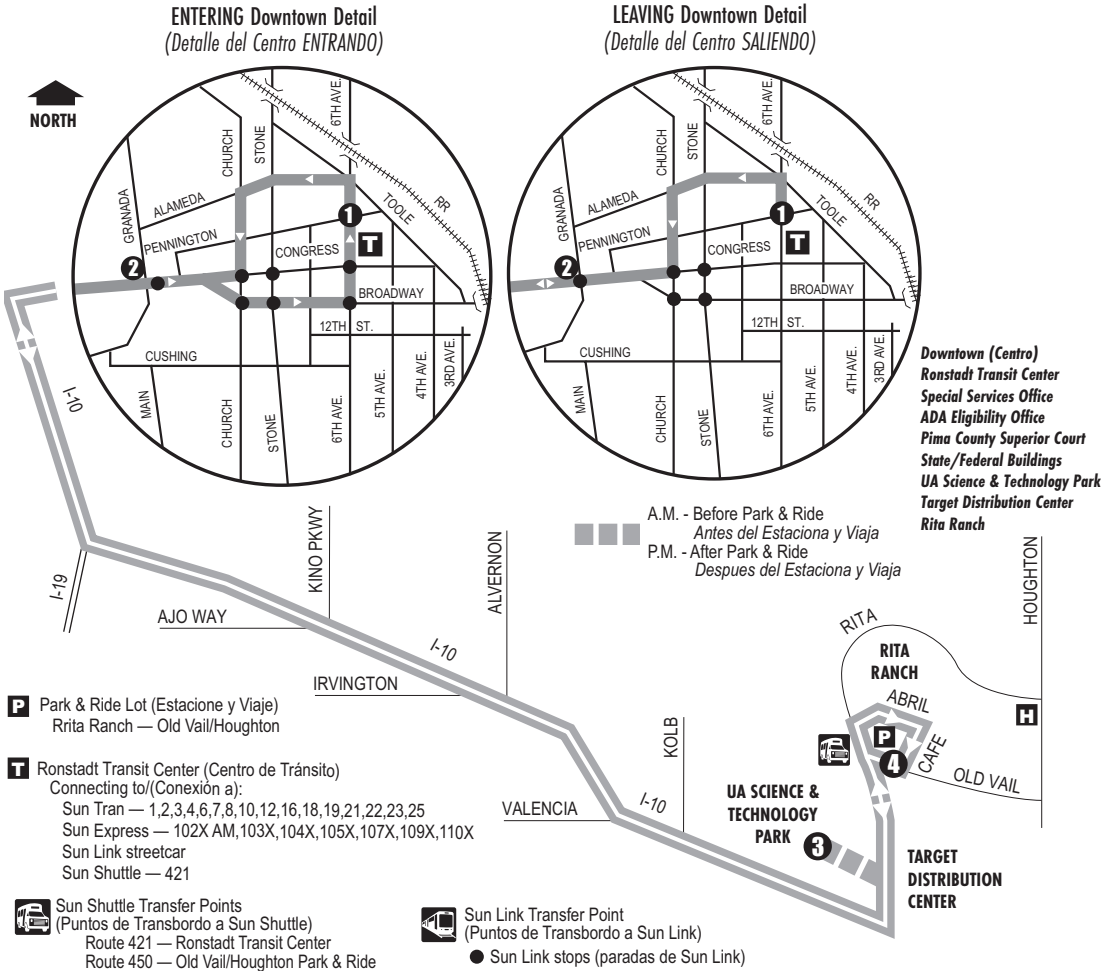

Route 110X

Rita Ranch-Downtown Express

Route 110X M-F / Southbound

6th Ave. at Pennington	Congress at Granada (NW)	Old Vail Park & Ride
②	③	④
635	641	710
455	516	548

Route 110X M-F / Northbound

Old Vail Park & Ride	UA Science & Tech Park	6th Ave. at Pennington	Congress at Granada (NW)
④	③	②	①
721	745	751	
550	553	620	626

Southbound Stops

- 6th Ave/Pennington
- Alameda/Grossetta
- Church/Pennington
- Congress/Church
- Congress/Granada (NW)**
- UA Technology Park
- Rita Rd/Science Park Dr
- Old Vail Park & Ride**

Northbound Stops

- Old Vail Park & Ride**
- UA Technology Park**
- Congress/Central
- Congress/Granada
- Broadway/Church
- 6th Ave/Pennington**
- Alameda/Grossetta
- Church/Pennington
- Congress/Church
- Congress/Granada (NW)**