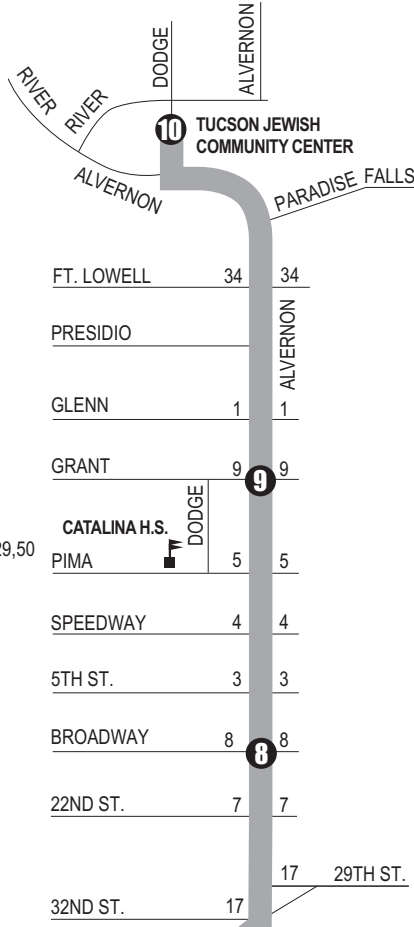

Route 11 FTN

Alvernon

- Roy Laos Transit Center
- El Pueblo Neighborhood Center
- Tucson Rodeo Grounds
- Banner - UMC South Campus MVD
- Tanque Verde Swap Meet
- Gospel Rescue Mission
- La Frontera Center
- HomeGoods Distribution Center
- Desert View High School
- Tucson International Airport
- Palo Verde Industrial Park
- Butterfield Park
- Randolph Recreation Center
- DIRECT Center for Independence
- Catalina High School
- Jewish Community Center

T Laos Transit Center (Centro de Tránsito)
Connecting to/(Conexión a):
Sun Tran — 2, 12, 18, 23, 24, 25, 26, 27, 29, 50
Sun Express — 204X, 203X
Sun Shuttle — 421, 430, 440, 486

P Park & Ride Lot (Estacione y Viaje)
Laos Transit Center/Irvington

■ ■ ■ Designated trips only
(Viajes designados solamente)

FTN Buses every 20 minutes
on weekdays, 6AM-6PM
(Autobuses cada 20 minutos
entre semana, 6AM-6PM)

This route travels through our new On Demand Zone.
Esta ruta viaja por nuestra nueva Zona On Demand.