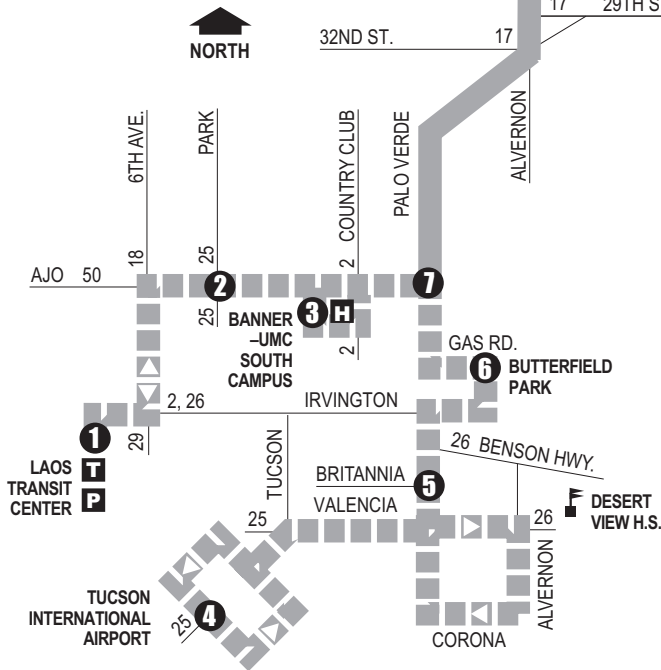

Route 11 FTN

Alvernon

- Roy Laos Transit Center
- El Pueblo Neighborhood Center
- Tucson Rodeo Grounds
- Banner - UMC South Campus MVD
- Tanque Verde Swap Meet
- Gospel Rescue Mission
- La Frontera Center
- HomeGoods Distribution Center
- Desert View High School
- Tucson International Airport
- Palo Verde Industrial Park
- Butterfield Park
- Randolph Recreation Center
- DIRECT Center for Independence
- Catalina High School
- Jewish Community Center

T Laos Transit Center (Centro de Tránsito)
Connecting to/(Conexión a):
Sun Tran — 2, 12, 18, 23, 24, 25, 26, 27, 29, 50
Sun Express — 204X, 203X
Sun Shuttle — 421, 430, 440, 486

P Park & Ride Lot (Estacione y Viaje)
Laos Transit Center/Irvington

■ ■ ■ Designated trips only
(Viajes designados solamente)

FTN Buses every 20 minutes
on weekdays, 6AM-6PM
(Autobuses cada 20 minutos
entre semana, 6AM-6PM)

This route travels through our new On Demand Zone.
Esta ruta viaja por nuestra nueva Zona On Demand.