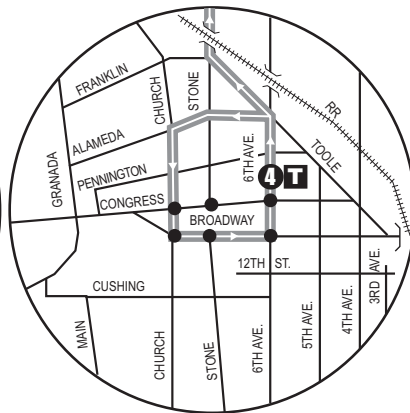

Route 109X

Catalina Hwy-Downtown Express

T Ronstadt Transit Center (Centro de Tránsito)
 Connecting to/(Conexión a):
 Sun Tran — 1,2,3,4,6,7,8,10,12,16,18,19,21,22,23,25
 Sun Express — 102X AM,103X,104X,105X,107X,109X,110X
 Sun Link streetcar
 Sun Shuttle — 421

Sun Link Transfer Point
 (Puntos de Transbordo a Sun Link)
 ● Sun Link stops (paradas de Sun Link)

- Downtown (Centro)**
Ronstadt Transit Center
University of Arizona
Pima County Superior Court
Rincon/University H.S. (Swan)
Tucson High School (Euclid)
Wilmot Library

AM Downtown Detail
 (Detalle del Centro AM)

PM Downtown Detail
 (Detalle del Centro PM)

Route 109X M-F / Westbound

Route 109X M-F / Eastbound

Westbound Stops

- Catalina Hwy/Tanque Verde
- Tanque Verde/Lutheran Church
- Tanque Verde/Woodland
- Tanque Verde/Dos Hombres
- Tanque Verde/Paseo Rancho Esperanza
- Tanque Verde/Sabino Canyon**
- Tanque Verde/Indian Ruins
- Tanque Verde/Grant
- Wilmot/Lee
- Wilmot/Speedway**
- 5th St/Wilmot
- 5th St/Craycroft
- 5th St/Swan
- 5th St/Alvernon
- 6th St/Country Club
- 6th St/Campbell
- 6th St/Highland
- 6th St/Euclid
- 6th St/Herbert
- Stone/Franklin
- Stone/Alameda
- Church/Pennington
- 6th Ave/Pennington**
- Congress/Granada (NW)**

Eastbound Stops

- Tanque Verde/6390 E Tanque Verde
- Tanque Verde/Kolb
- Tanque Verde/Camino Principal
- Tanque Verde/Indian Ridge
- Tanque Verde/Sabino Canyon
- Tanque Verde/Paseo Rancho Esperanza
- Tanque Verde/Camino Pio Decimo
- Pantano/Wrightstown
- Tanque Verde/Woodland
- Tanque Verde/Lutheran Church
- Catalina Hwy/Tanque Verde**