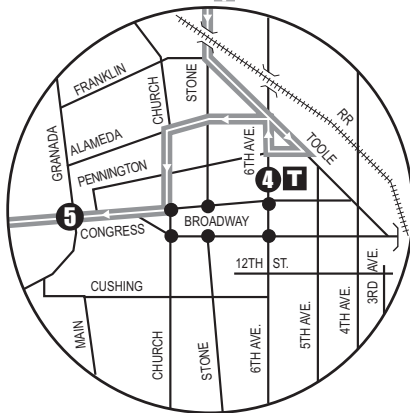

Route 109X

Catalina Hwy-Downtown Express

T Ronstadt Transit Center (Centro de Tránsito)
 Connecting to/(Conexión a):
 Sun Tran — 1,2,3,4,6,7,8,10,12,16,18,19,21,22,23,25
 Sun Express — 102X AM,103X,104X,105X,107X,109X,110X
 Sun Link streetcar
 Sun Shuttle — 421

Sun Link Transfer Point
 (Puntos de Transbordo a Sun Link)
 ● Sun Link stops (paradas de Sun Link)

- Downtown (Centro)**
Ronstadt Transit Center
University of Arizona
Pima County Superior Court
Rincon/University H.S. (Swan)
Tucson High School (Euclid)
Wilmot Library

AM Downtown Detail
 (Detalle del Centro AM)

PM Downtown Detail
 (Detalle del Centro PM)

Route 109X M-F / Westbound

Route 109X M-F / Eastbound

Westbound Stops

- Catalina Hwy/Tanque Verde
- Tanque Verde/Lutheran Church
- Tanque Verde/Woodland
- Tanque Verde/Dos Hombres
- Tanque Verde/Paseo Rancho Esperanza
- Tanque Verde/Sabino Canyon**
- Tanque Verde/Indian Ruins
- Tanque Verde/Grant
- Wilmot/Lee
- Wilmot/Speedway**
- 5th St/Wilmot
- 5th St/Craycroft
- 5th St/Swan
- 5th St/Alvernon
- 6th St/Country Club
- 6th St/Campbell
- 6th St/Highland
- 6th St/Euclid
- 6th St/Herbert
- Stone/Franklin
- Stone/Alameda
- Church/Pennington
- 6th Ave/Pennington**
- Congress/Granada (NW)**

Eastbound Stops

- Tanque Verde/6390 E Tanque Verde
- Tanque Verde/Kolb
- Tanque Verde/Camino Principal
- Tanque Verde/Indian Ridge
- Tanque Verde/Sabino Canyon
- Tanque Verde/Paseo Rancho Esperanza
- Tanque Verde/Camino Pio Decimo
- Pantano/Wrightstown
- Tanque Verde/Woodland
- Tanque Verde/Lutheran Church
- Catalina Hwy/Tanque Verde**