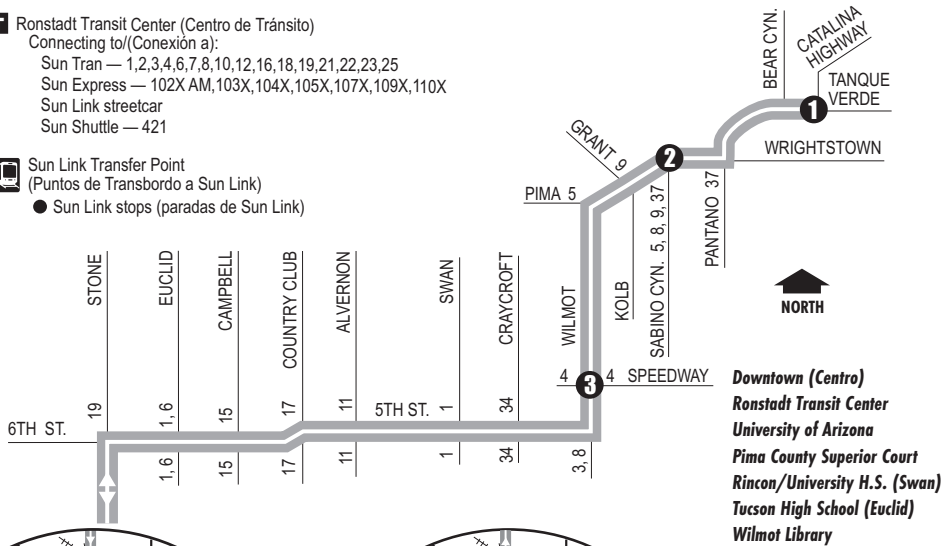

Route 109X

Catalina Hwy-Downtown Express

T Ronstadt Transit Center (Centro de Tránsito)
 Connecting to/(Conexión a):
 Sun Tran — 1,2,3,4,6,7,8,10,12,16,18,19,21,22,23,25
 Sun Express — 102X AM,103X,104X,105X,107X,109X,110X
 Sun Link streetcar
 Sun Shuttle — 421

Sun Link Transfer Point
 (Puntos de Transbordo a Sun Link)
 ● Sun Link stops (paradas de Sun Link)

- Downtown (Centro)**
Ronstadt Transit Center
University of Arizona
Pima County Superior Court
Rincon/University H.S. (Swan)
Tucson High School (Euclid)
Wilmot Library

AM Downtown Detail
 (Detalle del Centro AM)

PM Downtown Detail
 (Detalle del Centro PM)

Route 109X M-F / Westbound

Route 109X M-F / Eastbound

Westbound Stops

- Catalina Hwy/Tanque Verde
- Tanque Verde/Lutheran Church
- Tanque Verde/Woodland
- Tanque Verde/Dos Hombres
- Tanque Verde/Paseo Rancho Esperanza
- Tanque Verde/Sabino Canyon**
- Tanque Verde/Indian Ruins
- Tanque Verde/Grant
- Wilmot/Lee
- Wilmot/Speedway**
- 5th St/Wilmot
- 5th St/Craycroft
- 5th St/Swan
- 5th St/Alvernon
- 6th St/Country Club
- 6th St/Campbell
- 6th St/Highland
- 6th St/Euclid
- 6th St/Herbert
- Stone/Franklin
- Stone/Alameda
- Church/Pennington
- 6th Ave/Pennington**
- Congress/Granada (NW)**

Eastbound Stops

- Tanque Verde/6390 E Tanque Verde
- Tanque Verde/Kolb
- Tanque Verde/Camino Principal
- Tanque Verde/Indian Ridge
- Tanque Verde/Sabino Canyon
- Tanque Verde/Paseo Rancho Esperanza
- Tanque Verde/Camino Pio Decimo
- Pantano/Wrightstown
- Tanque Verde/Woodland
- Tanque Verde/Lutheran Church
- Catalina Hwy/Tanque Verde**