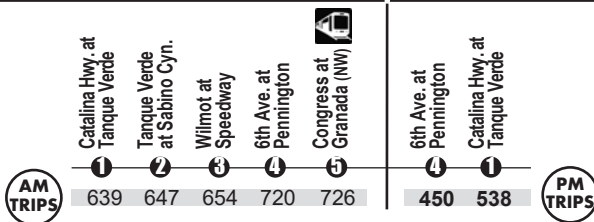

Route 109X

Catalina Hwy-Downtown Express

T Ronstadt Transit Center (Centro de Tránsito)
 Connecting to/(Conexión a):
 Sun Tran — 1,2,3,4,6,7,8,10,12,16,18,19,21,22,23,25
 Sun Express — 102X AM,103X,104X,105X,107X,109X,110X
 Sun Link streetcar
 Sun Shuttle — 421

Sun Link Transfer Point
 (Puntos de Transbordo a Sun Link)
 ● Sun Link stops (paradas de Sun Link)

- Downtown (Centro)**
Ronstadt Transit Center
University of Arizona
Pima County Superior Court
Rincon/University H.S. (Swan)
Tucson High School (Euclid)
Wilmot Library

AM Downtown Detail
 (Detalle del Centro AM)

PM Downtown Detail
 (Detalle del Centro PM)

Route 109X M-F / Westbound

Route 109X M-F / Eastbound

Westbound Stops

- Catalina Hwy/Tanque Verde
- Tanque Verde/Lutheran Church
- Tanque Verde/Woodland
- Tanque Verde/Dos Hombres
- Tanque Verde/Paseo Rancho Esperanza
- Tanque Verde/Sabino Canyon**
- Tanque Verde/Indian Ruins
- Tanque Verde/Grant
- Wilmot/Lee
- Wilmot/Speedway**
- 5th St/Wilmot
- 5th St/Craycroft
- 5th St/Swan
- 5th St/Alvernon
- 6th St/Country Club
- 6th St/Campbell
- 6th St/Highland
- 6th St/Euclid
- 6th St/Herbert
- Stone/Franklin
- Stone/Alameda
- Church/Pennington
- 6th Ave/Pennington**
- Congress/Granada (NW)**

Eastbound Stops

- Tanque Verde/6390 E Tanque Verde
- Tanque Verde/Kolb
- Tanque Verde/Camino Principal
- Tanque Verde/Indian Ridge
- Tanque Verde/Sabino Canyon
- Tanque Verde/Paseo Rancho Esperanza
- Tanque Verde/Camino Pio Decimo
- Pantano/Wrightstown
- Tanque Verde/Woodland
- Tanque Verde/Lutheran Church
- Catalina Hwy/Tanque Verde**