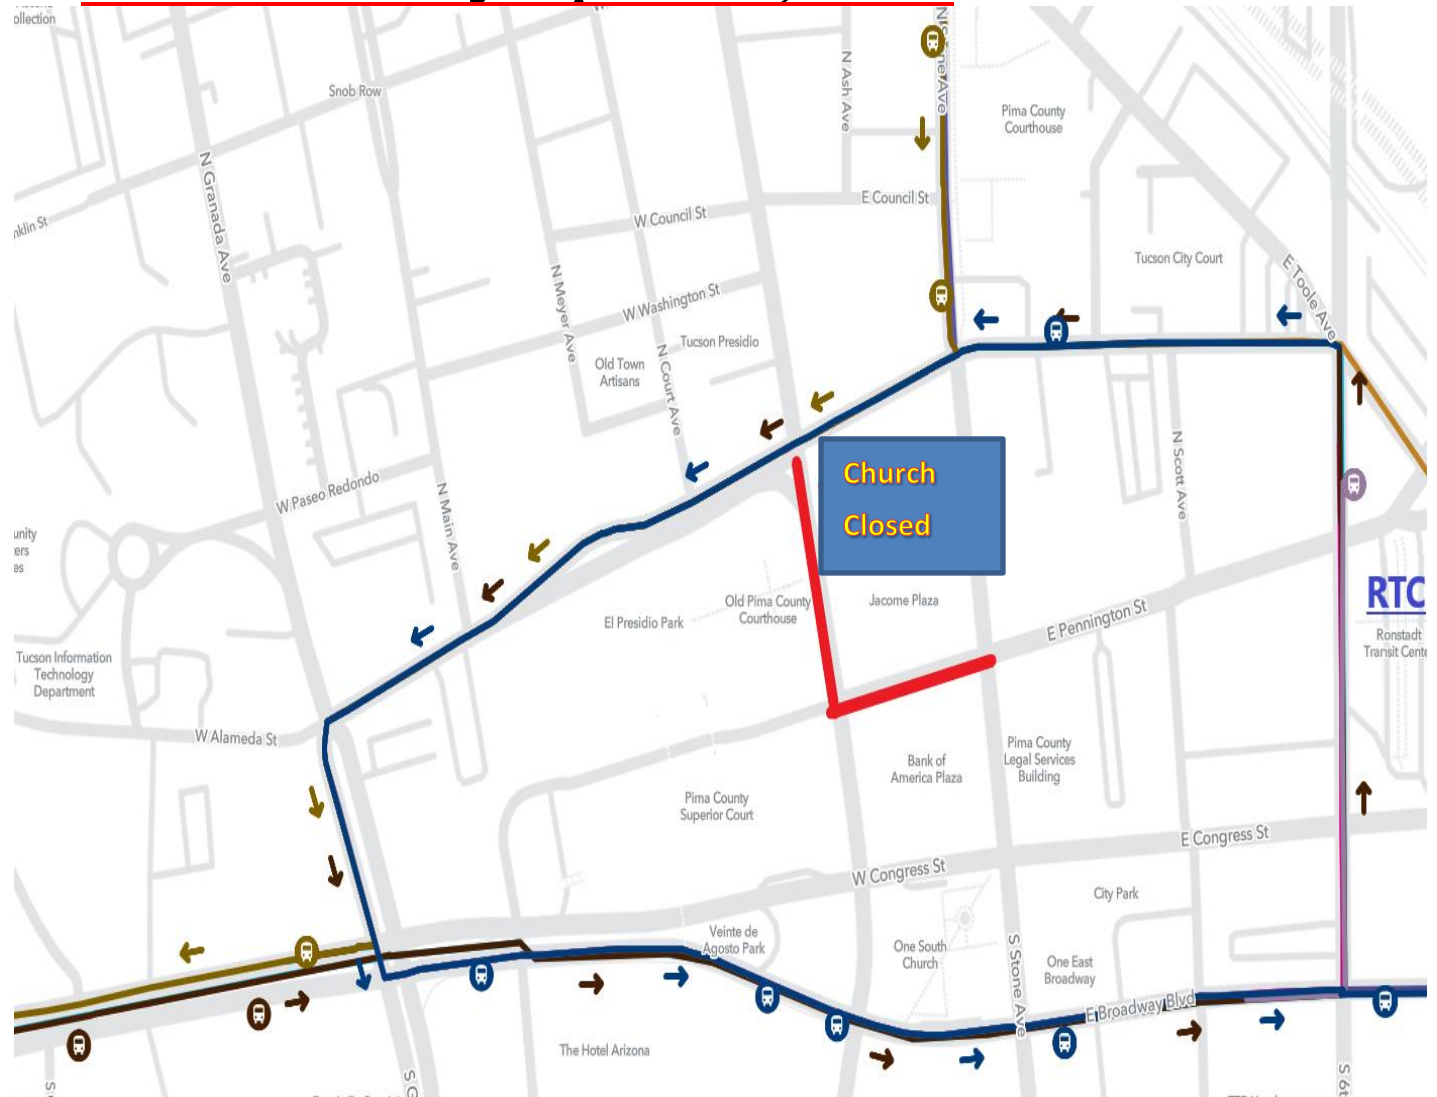

**101,102,
103,104,
105,107,
108,109,
110X**

Tucson Folk Festival 2023
Friday March 31st, 2023
Until Monday April 3rd, 2023

**Version
1.0**

**Routes: 101X, 102X, 103X,
104X, 105X, 107X, 108X,
109X, 110X**

On Stone Ave / On Alameda

**R-Alameda/ Continue on
Alameda**

L-Granada

R- Congress

L-Broadway

To Resume route

**Watch for heavy pedestrian
activity on Alameda at
event.**

NOTE: Please service all bus stops on the detour route