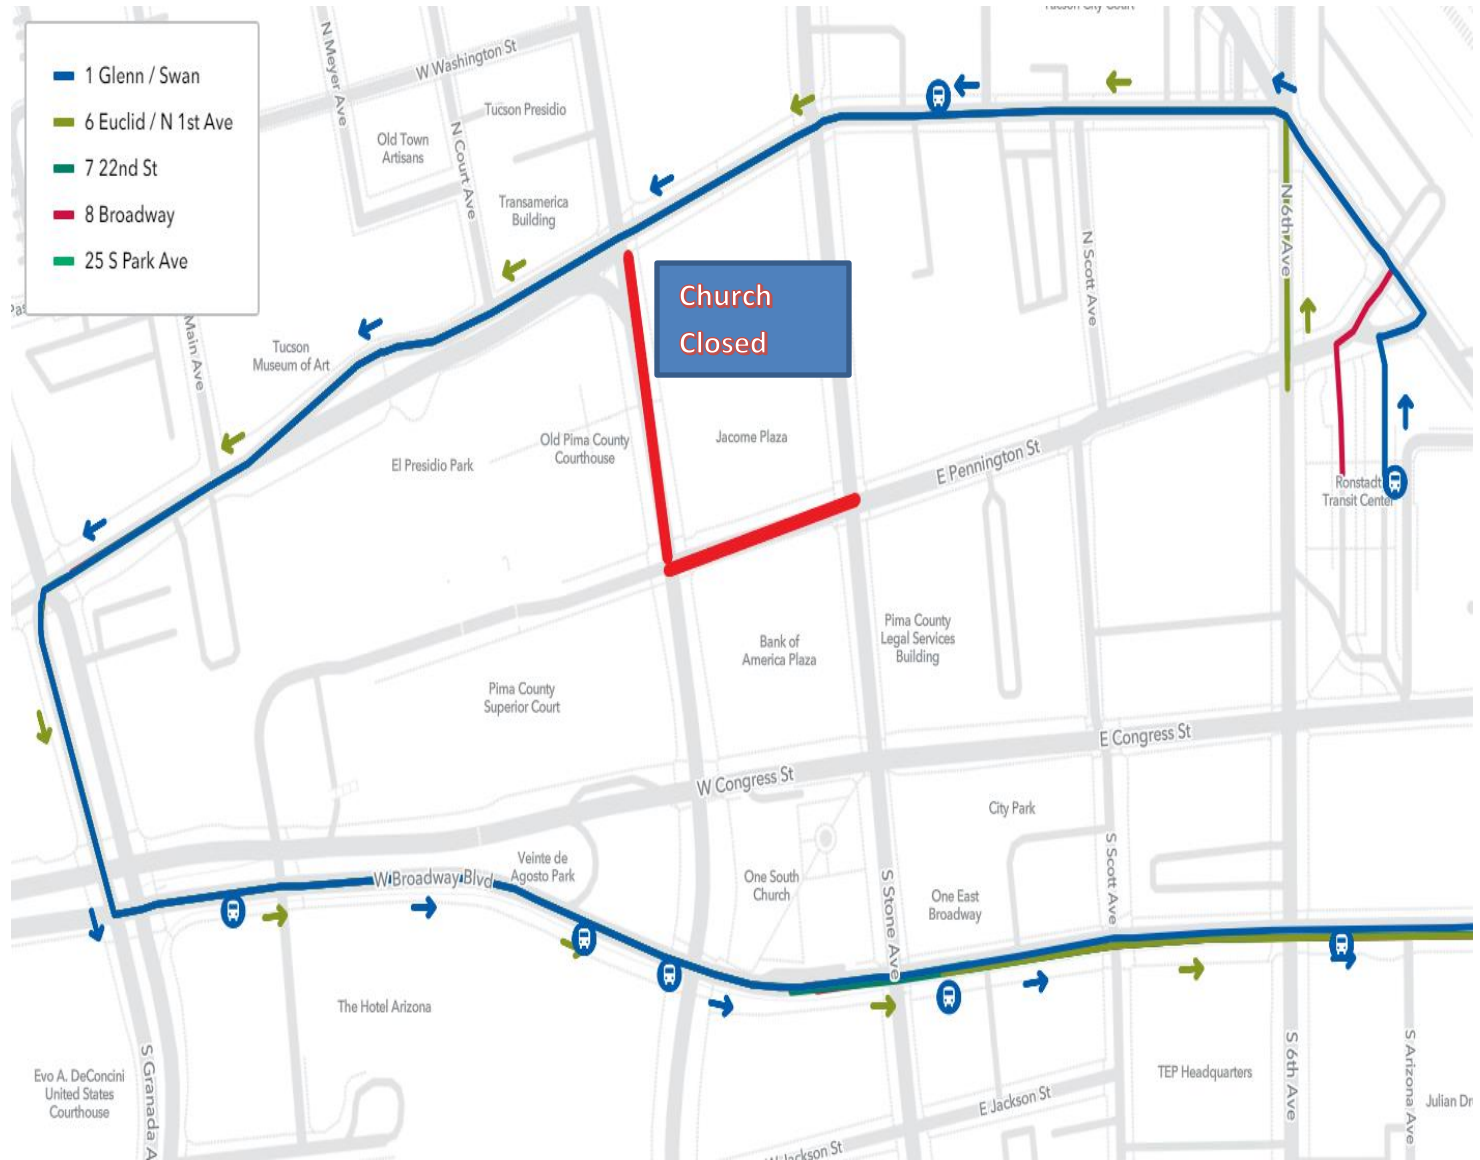

**1NB,  
7EB,6NB  
8EB  
25SB**

**Tucson Folk Festival 2023**  
**Friday March 31<sup>st</sup>, 2023**  
**Until Monday April 3<sup>rd</sup>, 2023**

**Version  
1.0**

**Routes: 1NB, 7EB,  
6NB, 8EB & 25SB**

**Exit RTC**

**L- Alameda**

**L- Granada**

**L- Broadway**

**To resume route.**

**Watch for heavy  
pedestrian activity  
on Alameda at  
event.**

**NOTE: Please service all bus stops on the detour route**