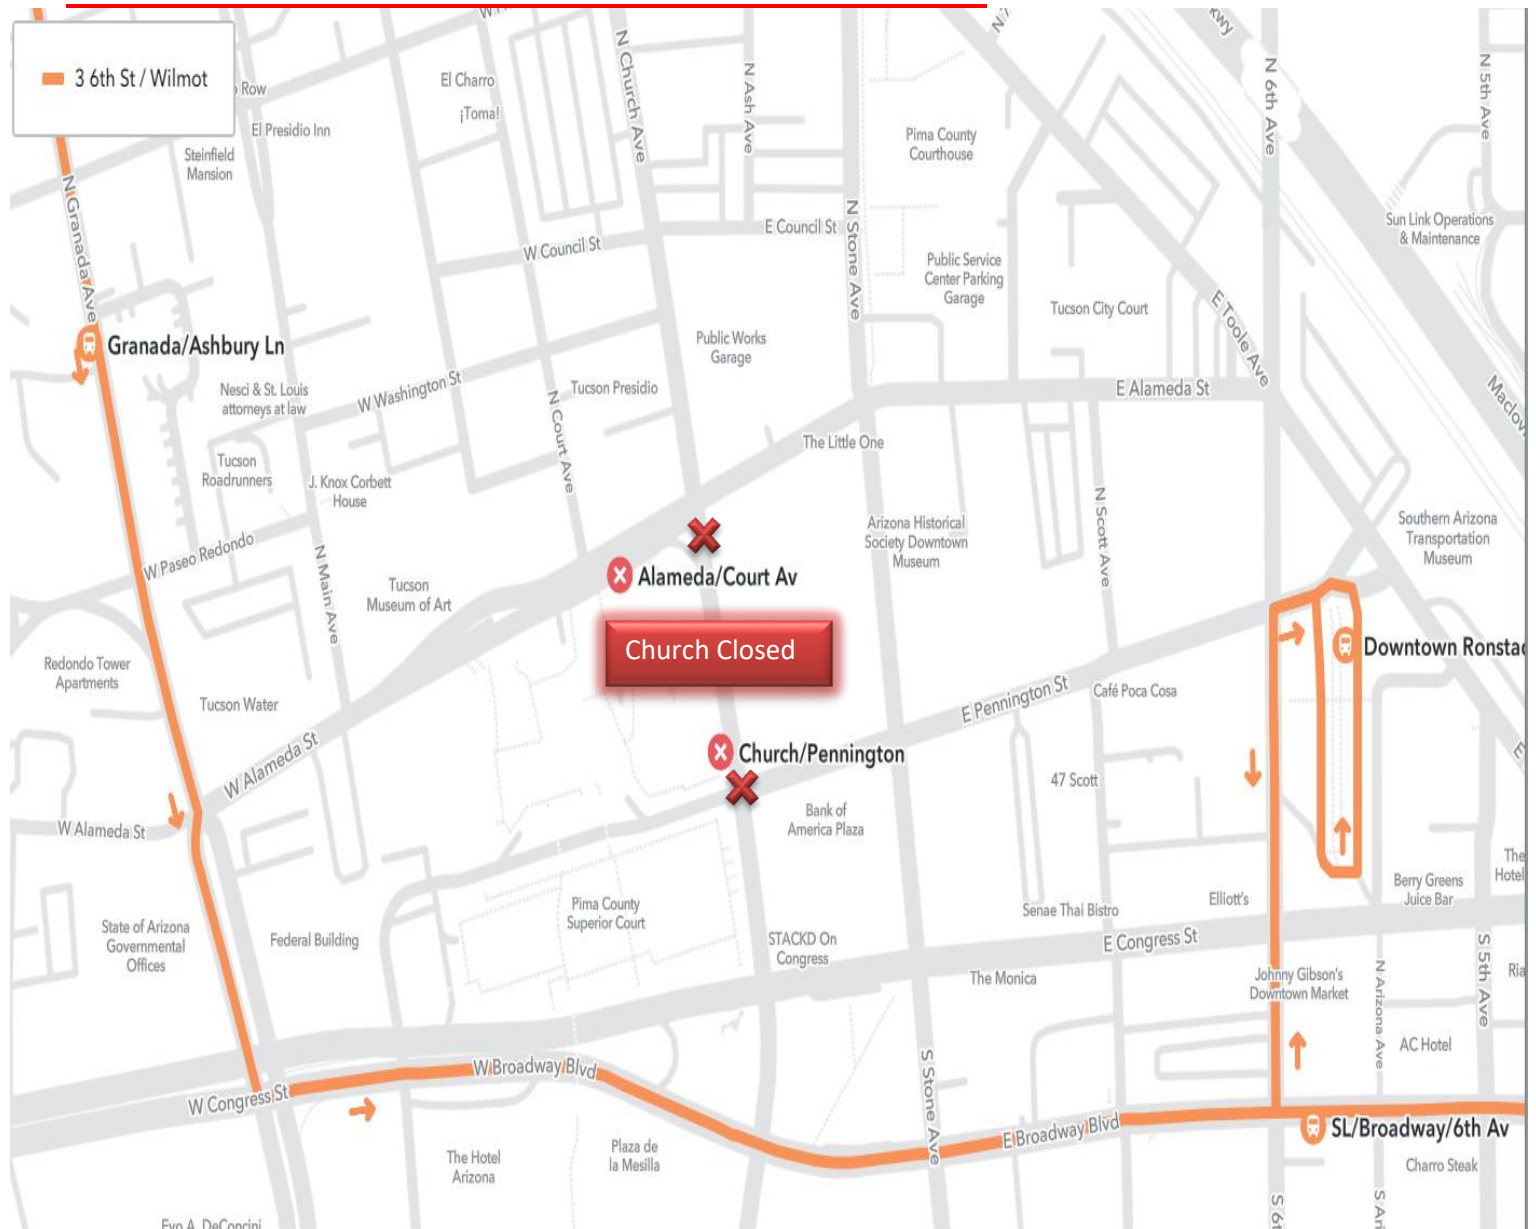

Route 3 EB

Friday March 31st, 2023 Until Monday April 3rd, 2023 Tucson Folk Festival 2023

Version
1.0

Route 3 EB
entering RTC.

Continue on SB
on Granada

*** Do not make
turn on
Alameda***

L- Broadway

L- 6th Ave into
RTC to resume.

NOTE: Please service all bus stops on the detour route