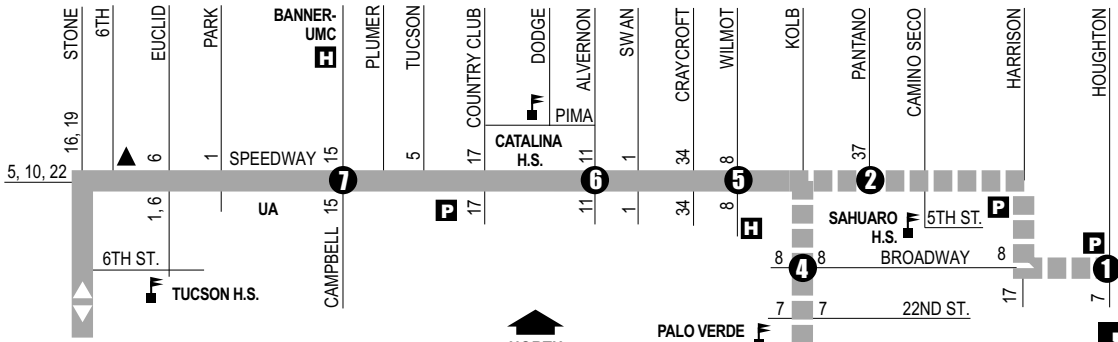

Route

4

FTN

SPEEDWAY

See Downtown Details
(Vea el mapa detallado del Centro de La Ciudad)

- Downtown (Centro)**
- Ronstadt Transit Center
- The University of Arizona
- Banner-University Medical Center
- Sun Station Post Office
- Himmel Park
- Himmel Park Library
- DIRECT Center for Independence
- Palo Verde High School

- ▲ Westbound Route 4 does not service Speedway/6th NE.
- Eastbound Route 4 does not service Golf Links/Kolb SE at Park & Ride, only inside Park & Ride.

Downtown Detail
(Detalle del Centro)

FTN Buses every 20 minutes or less on weekdays, 6AM-6PM
(Autobuses cada 20 minutos o menos entre semana, 6AM-6PM)

- P** Park & Ride Lots (Estacione y Viaje)
1st St./Treat — Himmel Park
Sun Tran Park & Ride Lot Golf Links/Kolb
Sun Tran Park & Ride Lot Speedway/Harrison
Sun Tran Park & Ride Lot Houghton/Broadway
- T** Ronstadt Transit Center (Centro de Tránsito)
Connecting to/(Conexión a):
Sun Tran — 1,2,3,6,7,8,10,12,16,18,19,21,22,23,25
Sun Express — 23X, 101X, 102X AM, 103X, 104X, 105X, 107X, 109X, 110X
Sun Link streetcar
Sun Shuttle — 421
- Sun Shuttle Transfer Points
(Puntos de Transbordo a Sun Shuttle)
Route 421 — Ronstadt Transit Center
Route 450 — Golf Links/Kolb Park & Ride
- Sun Link Transfer Point
(Puntos de Transbordo a Sun Link)
● Sun Link stops (paradas de Sun Link)
- ■ ■ Designated trips only
(Viajes designados solamente)