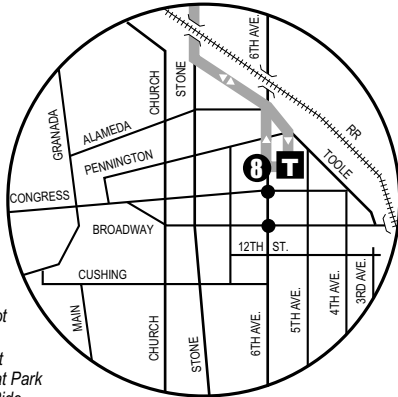

Route

4

FTN

SPEEDWAY

See Downtown Details
(Vea el mapa detallado del Centro de La Ciudad)

- Downtown (Centro)**
- Ronstadt Transit Center
- The University of Arizona
- Banner-University Medical Center
- Sun Station Post Office
- Himmel Park
- Himmel Park Library
- DIRECT Center for Independence
- Palo Verde High School

- ▲ Westbound Route 4 does not service Speedway/6th NE.
- Eastbound Route 4 does not service Golf Links/Kolb SE at Park & Ride, only inside Park & Ride.

Downtown Detail
(Detalle del Centro)

FTN Buses every 20 minutes or less on weekdays, 6AM-6PM
(Autobuses cada 20 minutos o menos entre semana, 6AM-6PM)

- P** Park & Ride Lots (Estacione y Viaje)
1st St./Treat — Himmel Park
Sun Tran Park & Ride Lot Golf Links/Kolb
Sun Tran Park & Ride Lot Speedway/Harrison
Sun Tran Park & Ride Lot Houghton/Broadway
- T** Ronstadt Transit Center (Centro de Tránsito)
Connecting to/(Conexión a):
Sun Tran — 1,2,3,6,7,8,10,12,16,18,19,21,22,23,25
Sun Express — 23X, 101X, 102X AM, 103X, 104X, 105X, 107X, 109X, 110X
Sun Link streetcar
Sun Shuttle — 421
- Sun Shuttle Transfer Points
(Puntos de Transbordo a Sun Shuttle)
Route 421 — Ronstadt Transit Center
Route 450 — Golf Links/Kolb Park & Ride
- Sun Link Transfer Point
(Puntos de Transbordo a Sun Link)
● Sun Link stops (paradas de Sun Link)
- ■ ■ Designated trips only
(Viajes designados solamente)