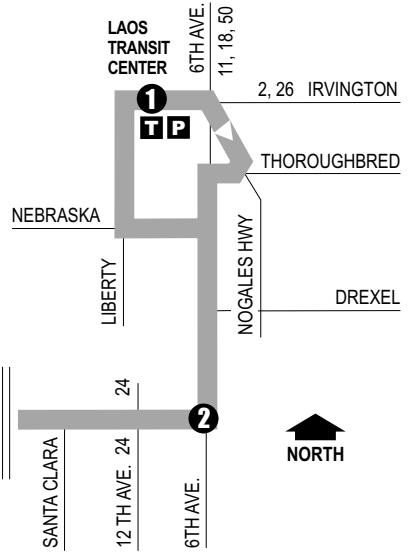

Route 29
VALENCIA

Casino Del Sol Detail/Detalle de Casino Del Sol

See Casino Del Sol Detail
(Vea el mapa detallado del
Casino Del Sol)

P Park & Ride Lot (Estacione y Viaje)
Laos Transit Center/Irvington
Casino del Sol/Valencia

T Laos Transit Center (Centro de Tránsito)
Connecting to/(Conexión a):
Sun Tran — 2,11,12,18,23,24,25,26,27,50
Sun Express — 203X,204X
Sun Shuttle — 421,430,440,486

Sun Shuttle Transfer Point
(Puntos de Transbordo a Sun Shuttle)
Route 440 — Valencia at Midvale Park

- Roy Laos Transit Center
- El Pueblo Neighborhood Center
- Tucson Rodeo Grounds
- Valencia Library
- Mission Post Office
- El Rio South
- Pasqua Yaqui Pueblo
- Casino of the Sun
- Casino Del Sol

Route 29 M-F / Westbound

TUCSON RODEO MUSEUM

Take Routes 2, 11, 18, 25, 26, 29 & 50 to get there!