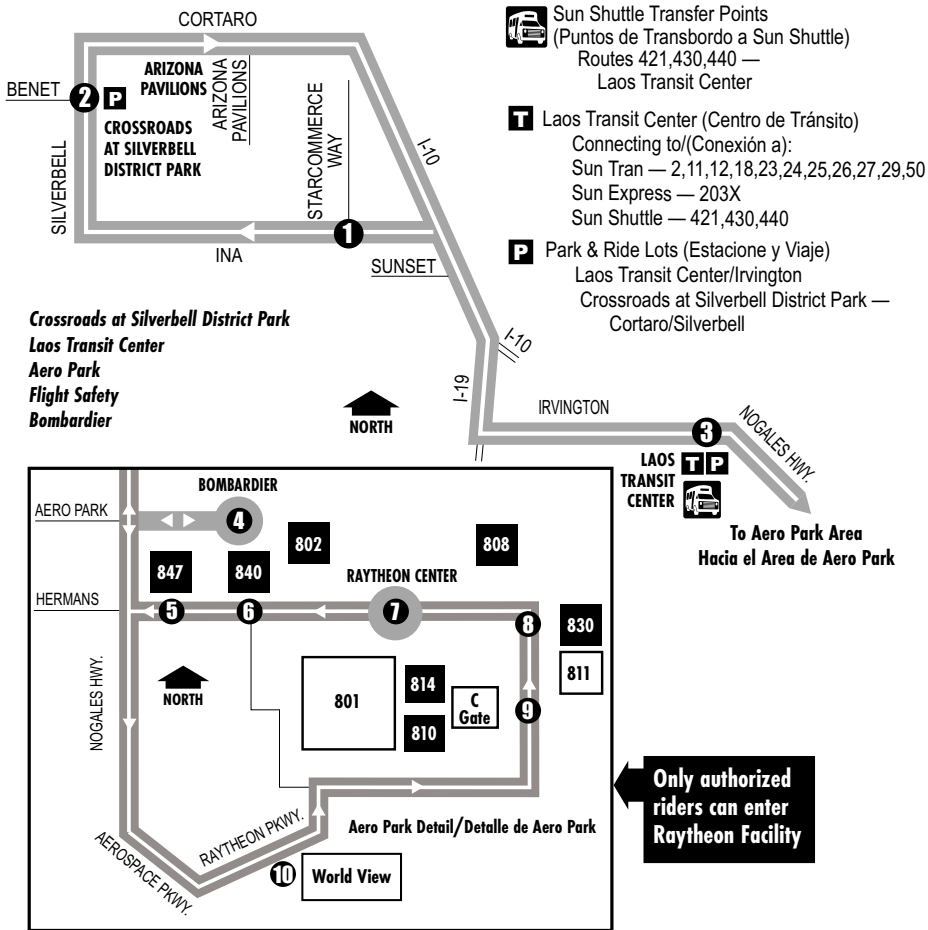

Route 204X
NORTHWEST-AERO PARK EXPRESS

Route 204X M-F / Southbound

	Ina at Starcommerce Way	Silverbell at Crossroads Park	Irvington at Laos Center*	Bombardier at Aero Park*	Raytheon Bldg. 847
	1	2	3	4	5
AM TRIPS	513	518	543	557	615
	543	548	613	627	645
	643	648	713	727	745

*Estimated time point

Route 204X M-F / Northbound

World view	Raytheon "C" Gate	Raytheon Bldg. 830	Raytheon Center	Raytheon Bldg. 840	Raytheon Bldg. 847	Bombardier at Aero Park	Silverbell at Crossroads Park
11	10	9	8	7	6	5	1
330	340	342	343	344	346	352	432
430	440	442	443	444	446	452	532
530	540	542	543	544	546	552	632

PM TRIPS

Southbound Stops

- Ina/Starcommerce Way
- Silverbell/Crossroads Park
- Irvington/Laos Transit Center
- Bombardier/Aeropark
- Aero Park/Flight Safety
- Raytheon/World View
- Raytheon C Gate
- Raytheon Bldg 830
- Raytheon Center
- Raytheon Bldg 840
- Raytheon Bldg 847

Northbound Stops

- Raytheon/World View
- Raytheon C Gate
- Raytheon Bldg 830
- Raytheon Center
- Raytheon Bldg 840
- Raytheon Bldg 847
- Bombardier/Aeropark
- Aero Park/Flight Safety
- Irvington/9th Ave (Irvington at Laos)
- Ina/Star Commerce
- Silverbell/Crossroads Park