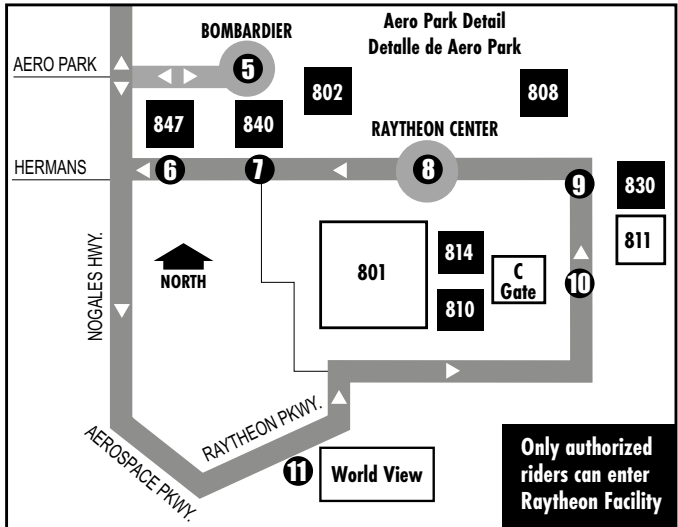

Route 203X
ORO VALLEY-AERO PARK EXPRESS

Oro Valley Hospital
Ventana Medical Systems
Laos Transit Center
Aero Park
Flight Safety
Bombardier

- T** Laos Transit Center (Centro de Tránsito)
Connecting to/(Conexión a):
Sun Tran — 2,11,12,18,23,24,25,26,27,29,50
Sun Express — 204X
Sun Shuttle — 421,430,440
- P** Park & Ride Lots (Estacione y Viaje)
Rancho Vistoso Park & Ride
Riverfront Park & Ride—Lambert/Riverfront Park
N. Pima Center—Ina/Thornydale SE corner
Laos Transit Center/Irvington
- Sun Shuttle Transfer Points**
(Puntos de Transbordo a Sun Shuttle)
Route 401 — Rancho Vistoso Park & Ride
Route 412 — Ina/Thornydale
Routes 421,430,440 — Laos Transit Center

*Estimated time point

Southbound Stops

- Rancho Vistoso/Pusch Mountain View
- Innovation Park/Vistoso Commerce
- Innovation Park/Tangerine
- Lambert/Riverfront Park
- La Cañada/Lambert
- La Cañada/Overton
- La Cañada/Magee
- Ina/La Cañada
- Ina/Express Care
- Ina/La Cholla
- Ina/Crystal Cave
- Ina/Shannon
- Ina/Camino De La Tierra
- Ina/Meredith
- Ina/Oldfather
- Ina/Cmo De Las Capas
- Irvington/Laos Transit Center
- Bombardier/Aeropark
- Aero Park/Flight Safety
- Raytheon/World View
- Raytheon C Gate
- Raytheon Bldg 830
- Raytheon Center
- Raytheon Bldg 840
- Raytheon Bldg 847