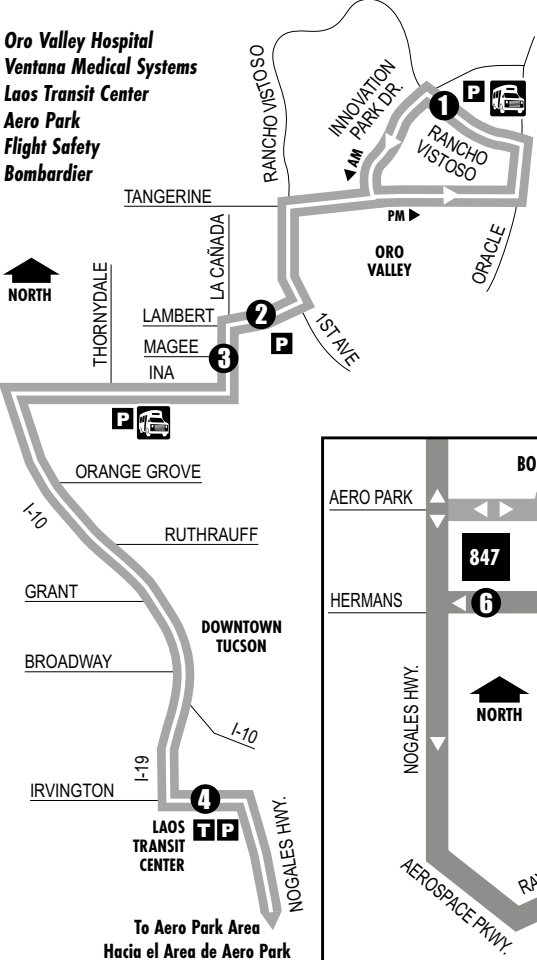

Route 203X
ORO VALLEY-AERO PARK EXPRESS

Oro Valley Hospital
Ventana Medical Systems
Laos Transit Center
Aero Park
Flight Safety
Bombardier

- T** Laos Transit Center (Centro de Tránsito)
Connecting to/(Conexión a):
Sun Tran — 2,11,12,18,23,24,25,26,27,29,50
Sun Express — 204X
Sun Shuttle — 421,430,440
- P** Park & Ride Lots (Estacione y Viaje)
Rancho Vistoso Park & Ride
Riverfront Park & Ride—Lambert/Riverfront Park
N. Pima Center—Ina/Thornydale SE corner
Laos Transit Center/Irvington
- Sun Shuttle Transfer Points**
(Puntos de Transbordo a Sun Shuttle)
Route 401 — Rancho Vistoso Park & Ride
Route 412 — Ina/Thornydale
Routes 421,430,440 — Laos Transit Center

*Estimated time point

Southbound Stops

- Rancho Vistoso/Pusch Mountain View
- Innovation Park/Vistoso Commerce
- Innovation Park/Tangerine
- Lambert/Riverfront Park
- La Cañada/Lambert
- La Cañada/Overton
- La Cañada/Magee
- Ina/La Cañada
- Ina/Express Care
- Ina/La Cholla
- Ina/Crystal Cave
- Ina/Shannon
- Ina/Camino De La Tierra
- Ina/Meredith
- Ina/Oldfather
- Ina/Cmo De Las Capas
- Irvington/Laos Transit Center
- Bombardier/Aeropark
- Aero Park/Flight Safety
- Raytheon/World View
- Raytheon C Gate
- Raytheon Bldg 830
- Raytheon Center
- Raytheon Bldg 840
- Raytheon Bldg 847