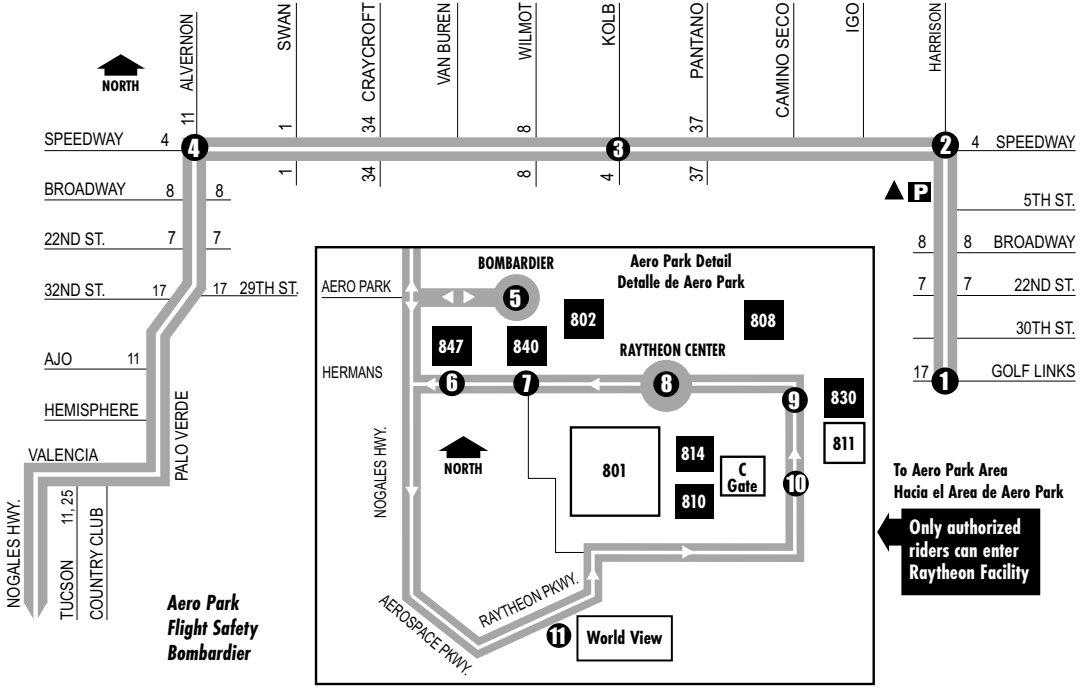

Route 201X

EASTSIDE-AERO PARK EXPRESS

P Park & Ride Lot (Estacione y Viaje) Speedway/Harrison

▲ Buses do not enter Speedway/Harrison Park & Ride
Los autobuses no entran en Speedway/Harrison Park & Ride

To Aero Park Area
Hacia el Area de Aero Park
Only authorized riders can enter Raytheon Facility

Route 210X M-F / Westbound

Route 210X M-F / Eastbound

Harrison at Golf Links	Speedway at Harrison	Speedway at Kolb	Alvernon at Speedway	Bombardier at Aero Park*	Raytheon Bldg. 847	World view	Raytheon C Gate	Raytheon Bldg. 830	Raytheon Center	Raytheon Bldg. 840	Raytheon Bldg. 847	Bombardier at Aero Park	Harrison at Golf Links
AM TRIPS	521	529	536	544	612	340	340	342	343	344	346	352	449
	536	544	551	559	627	440	440	442	443	444	446	452	549

*Estimated time point

Westbound Stops

- Harrison/Golf Links
- Harrison/Harrison Circle
- Harrison/29th St
- Harrison/Palm Tree
- Harrison/Topout Peak
- Harrison/22nd St
- Harrison/Broadway
- Harrison/Harrison Park Apts
- Harrison/5th St
- Harrison/Rosewood
- Speedway/Harrison**
- Speedway/Palms Park
- Speedway/Camino Seco
- Speedway/Sarnoff
- Speedway/Pantano
- Speedway/Grady
- Speedway/Prudence
- Speedway/Kolb**
- Speedway/El Dorado
- Speedway/Wilmot
- Speedway/Van Buren
- Speedway/Craycroft
- Speedway/Swan
- Alvernon/Speedway**
- Alvernon/Broadway
- Alvernon/Hayne
- Alvernon/22nd St
- Alvernon/32nd St
- Palo Verde/Ajo
- Palo Verde/Hemisphere
- Valencia/Country Club
- Valencia/Tucson
- Bombardier/Aeropark**
- Aero Park/Flight Safety
- Raytheon/World View
- Raytheon C Gate
- Raytheon Bldg 830
- Raytheon Center
- Raytheon Bldg 840
- Raytheon Bldg 847**