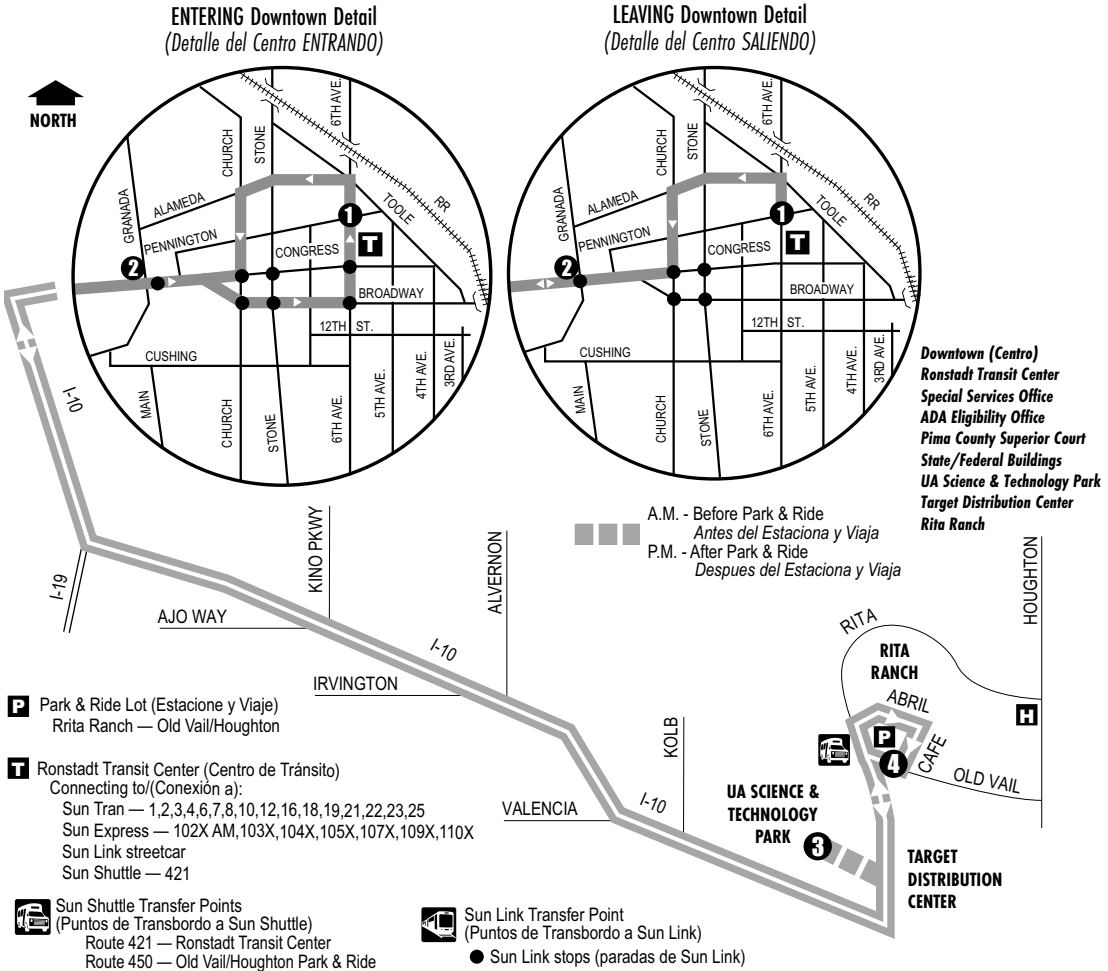

# Route 110X

## RITA RANCH-DOWNTOWN EXPRESS

### Southbound Stops

- 6th Ave/Pennington
- Alameda/Grossetta
- Church/Pennington
- Congress/Church
- Congress/Granada (NW)**
- UA Technology Park
- Rita Rd/Science Park Dr
- Old Vail Park & Ride**

### Northbound Stops

- Old Vail Park & Ride**
- UA Technology Park**
- Congress/Central
- Congress/Granada
- Broadway/Church
- 6th Ave/Pennington**
- Alameda/Grossetta
- Church/Pennington
- Congress/Church
- Congress/Granada (NW)**