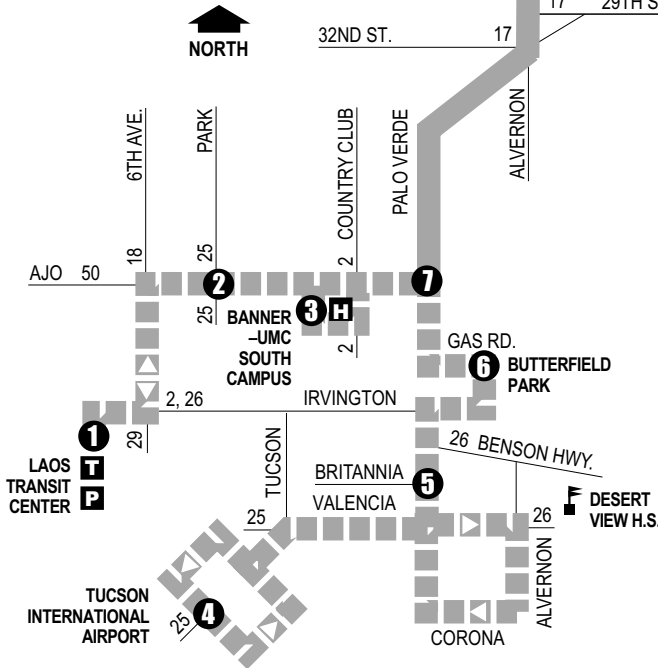

Route 11 FTN

ALVERNON

- Roy Laos Transit Center
- El Pueblo Neighborhood Center
- Tucson Rodeo Grounds
- Banner - UMC South Campus
- MVD
- Tanque Verde Swap Meet
- Gospel Rescue Mission
- La Frontera Center
- HomeGoods Distribution Center
- Desert View High School
- Tucson International Airport
- Palo Verde Industrial Park
- Butterfield Park
- Randolph Recreation Center
- DIRECT Center for Independence
- Catalina High School
- Jewish Community Center

T Laos Transit Center (Centro de Tránsito)
 Connecting to/(Conexión a):
 Sun Tran — 2, 12, 18, 23, 24, 25, 26, 27, 29, 50
 Sun Express — 204X, 203X
 Sun Shuttle — 421, 430, 440, 486

P Park & Ride Lot (Estacione y Viaje)
 Laos Transit Center/Irvington

■ ■ ■ Designated trips only
 (Viajes designados solamente)

FTN Buses every 20 minutes
 on weekdays, 6AM-6PM
 (Autobuses cada 20 minutos
 entre semana, 6AM-6PM)

This route travels through our new On Demand Zone. See inside cover for more info on scheduling door-to-door rides within this Zone. (Esta ruta viaja por nuestra nueva Zona On Demand. Vea el interior de la contraportada para más información en reservar viajes de puerta a puerta dentro de esta Zona.)