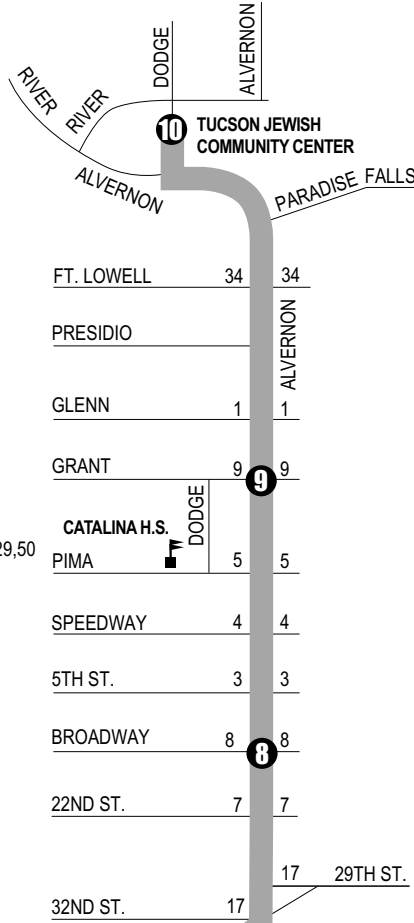

Route 11 FTN

ALVERNON

- Roy Laos Transit Center
- El Pueblo Neighborhood Center
- Tucson Rodeo Grounds
- Banner - UMC South Campus
- MVD
- Tanque Verde Swap Meet
- Gospel Rescue Mission
- La Frontera Center
- HomeGoods Distribution Center
- Desert View High School
- Tucson International Airport
- Palo Verde Industrial Park
- Butterfield Park
- Randolph Recreation Center
- DIRECT Center for Independence
- Catalina High School
- Jewish Community Center

T Laos Transit Center (Centro de Tránsito)
Connecting to/(Conexión a):
Sun Tran — 2, 12, 18, 23, 24, 25, 26, 27, 29, 50
Sun Express — 204X, 203X
Sun Shuttle — 421, 430, 440, 486

P Park & Ride Lot (Estacione y Viaje)
Laos Transit Center/Irvington

■ ■ ■ Designated trips only
(Viajes designados solamente)

FTN Buses every 20 minutes
on weekdays, 6AM-6PM
(Autobuses cada 20 minutos
entre semana, 6AM-6PM)

This route travels through our new On Demand Zone. See inside cover for more info on scheduling door-to-door rides within this Zone. (Esta ruta viaja por nuestra nueva Zona On Demand. Vea el interior de la contraportada para más información en reservar viajes de puerta a puerta dentro de esta Zona.)