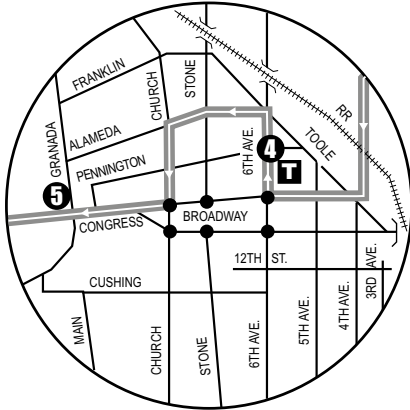

Route 109X

CATALINA HWY-DOWNTOWN EXPRESS

T Ronstadt Transit Center (Centro de Tránsito)
 Connecting to/(Conexión a):
 Sun Tran — 1,2,3,4,6,7,8,10,12,16,18,19,21,22,23,25
 Sun Express — 102X AM,103X,104X,105X,107X,109X,110X
 Sun Link streetcar
 Sun Shuttle — 421

TL Sun Link Transfer Point
 (Puntos de Transbordo a Sun Link)
 ● Sun Link stops (paradas de Sun Link)

- Downtown (Centro)
- Ronstadt Transit Center
- University of Arizona
- Pima County Superior Court
- Rincon/University H.S. (Swan)
- Tucson High School (Euclid)
- Wilmot Library

Route 109X M-F / Eastbound

Westbound Stops

- Catalina Hwy/Tanque Verde
- Tanque Verde/Lutheran Church
- Tanque Verde/Woodland
- Tanque Verde/Dos Hombres
- Tanque Verde/Paseo Rancho Esperanza
- Tanque Verde/Sabino Canyon
- Tanque Verde/Indian Ruins
- Tanque Verde/Grant
- Wilmot/Lee
- Wilmot/Speedway
- 5th St/Wilmot
- 5th St/Craycroft
- 5th St/Swan
- 5th St/Alvernon
- 6th St/Country Club
- 6th St/Campbell
- 6th St/Highland
- 6th St/Euclid
- 6th St/Herbert
- Stone/Franklin
- Stone/Alameda
- Church/Pennington
- 6th Ave/Pennington
- Congress/Granada (NW)

Eastbound Stops

- Tanque Verde/6390 E Tanque Verde
- Tanque Verde/Kolb
- Tanque Verde/Camino Principal
- Tanque Verde/Indian Ridge
- Tanque Verde/Sabino Canyon
- Tanque Verde/Paseo Rancho Esperanza
- Tanque Verde/Camino Pio Decimo
- Pantano/Wrightstown
- Tanque Verde/Woodland
- Tanque Verde/Lutheran Church
- Catalina Hwy/Tanque Verde