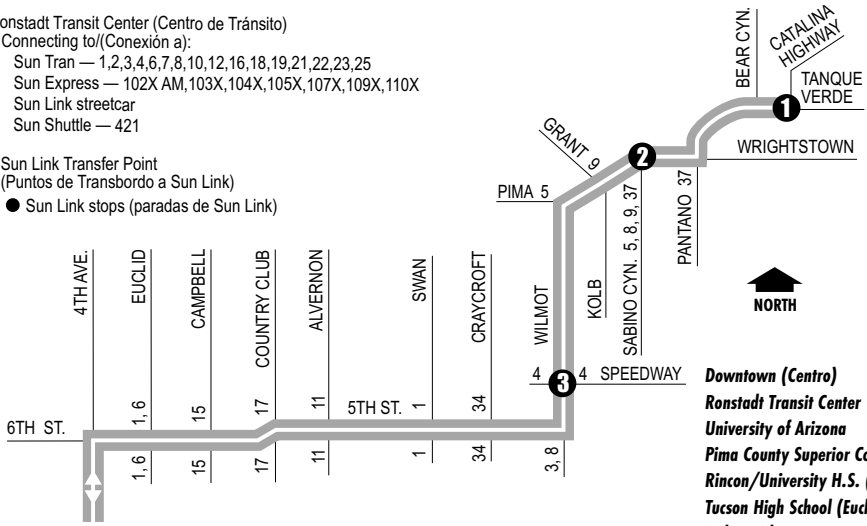

Route 109X

CATALINA HWY-DOWNTOWN EXPRESS

T Ronstadt Transit Center (Centro de Tránsito)
 Connecting to/(Conexión a):
 Sun Tran — 1,2,3,4,6,7,8,10,12,16,18,19,21,22,23,25
 Sun Express — 102X AM,103X,104X,105X,107X,109X,110X
 Sun Link streetcar
 Sun Shuttle — 421

TL Sun Link Transfer Point
 (Puntos de Transbordo a Sun Link)
 ● Sun Link stops (paradas de Sun Link)

- Downtown (Centro)
- Ronstadt Transit Center
- University of Arizona
- Pima County Superior Court
- Rincon/University H.S. (Swan)
- Tucson High School (Euclid)
- Wilmot Library

Route 109X M-F / Eastbound

Westbound Stops

- Catalina Hwy/Tanque Verde
- Tanque Verde/Lutheran Church
- Tanque Verde/Woodland
- Tanque Verde/Dos Hombres
- Tanque Verde/Paseo Rancho Esperanza
- Tanque Verde/Sabino Canyon
- Tanque Verde/Indian Ruins
- Tanque Verde/Grant
- Wilmot/Lee
- Wilmot/Speedway
- 5th St/Wilmot
- 5th St/Craycroft
- 5th St/Swan
- 5th St/Alvernon
- 6th St/Country Club
- 6th St/Campbell
- 6th St/Highland
- 6th St/Euclid
- 6th St/Herbert
- Stone/Franklin
- Stone/Alameda
- Church/Pennington
- 6th Ave/Pennington
- Congress/Granada (NW)

Eastbound Stops

- Tanque Verde/6390 E Tanque Verde
- Tanque Verde/Kolb
- Tanque Verde/Camino Principal
- Tanque Verde/Indian Ridge
- Tanque Verde/Sabino Canyon
- Tanque Verde/Paseo Rancho Esperanza
- Tanque Verde/Camino Pio Decimo
- Pantano/Wrightstown
- Tanque Verde/Woodland
- Tanque Verde/Lutheran Church
- Catalina Hwy/Tanque Verde