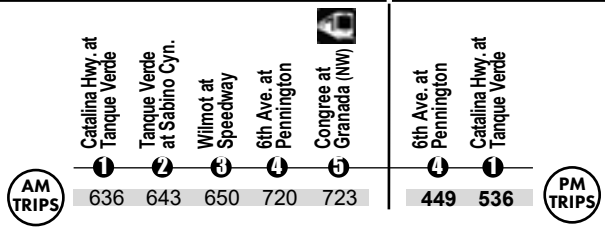

Route 109X M-F / Westbound

Route 109X M-F / Eastbound

Westbound Stops

- Catalina Hwy/Tanque Verde
- Tanque Verde/Lutheran Church
- Tanque Verde/Woodland
- Tanque Verde/Dos Hombres
- Tanque Verde/Paseo Rancho Esperanza
- Tanque Verde/Sabino Canyon
- Tanque Verde/Indian Ruins
- Tanque Verde/Grant
- Wilmot/Lee
- Wilmot/Speedway
- 5th St/Wilmot
- 5th St/Craycroft
- 5th St/Swan
- 5th St/Alvernon
- 6th St/Country Club
- 6th St/Campbell
- 6th St/Highland
- 6th St/Euclid
- 6th St/Herbert
- Stone/Franklin
- Stone/Alameda
- Church/Pennington
- 6th Ave/Pennington
- Congress/Granada (NW)

Eastbound Stops

- Tanque Verde/6390 E Tanque Verde
- Tanque Verde/Kolb
- Tanque Verde/Camino Principal
- Tanque Verde/Indian Ridge
- Tanque Verde/Sabino Canyon
- Tanque Verde/Paseo Rancho Esperanza
- Tanque Verde/Camino Pio Decimo
- Pantano/Wrightstown
- Tanque Verde/Woodland
- Tanque Verde/Lutheran Church
- Catalina Hwy/Tanque Verde

109X