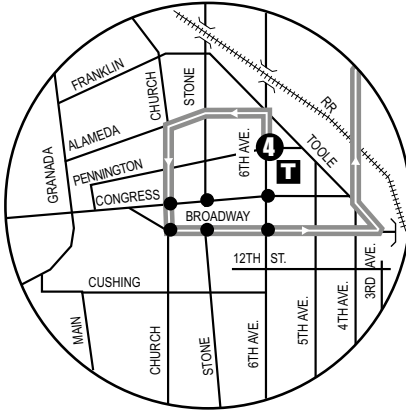

PM Downtown Detail
(Detalle del Centro PM)

RIDER ALERT!
Due to construction projects downtown, this route is on detour. To view the current downtown routing detail map visit: SunTran.com/alerts.

¡Alerta de Pasajeros!
Debido a proyectos de construcción en el centro, esta ruta está desviada. Para ver el mapa detallado de rutas del centro actual, visite: SunTran.com/alert.