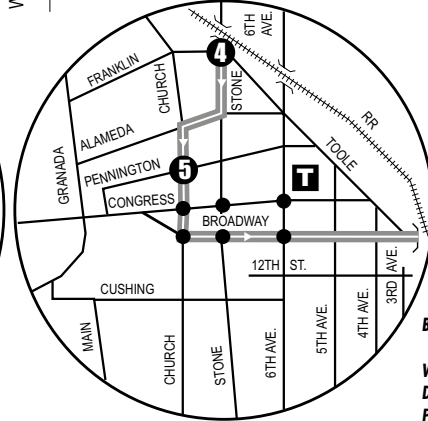

**Route 108X**  
**BROADWAY-DOWNTOWN EXPRESS**

**AM Downtown Detail**  
*(Detalle del Centro AM)*

**PM Downtown Detail**  
*(Detalle del Centro PM)*

**Broadway/Houghton Park & Ride**  
**Williams Center Downtown (Centro)**  
**Pima County Superior Court State/Federal Buildings (AM Only)**

**P** Park & Ride Lot (Estacione y Viaje)  
Broadway/Houghton  
Broadway/Camino Seco

Sun Link Transfer Point (Puntos de Transbordo a Sun Link)  
● Sun Link stops (paradas de Sun Link)

**Route 108X M-F/Westbound**

**Eastbound Stops**

- |                          |  |
|--------------------------|--|
| <b>Stone/Franklin</b>    | Broadway/Pantano                         |
| Stone/Alameda            | Broadway/Sarnoff                         |
| <b>Church/Pennington</b> | Broadway/Old Spanish Trail               |
| Broadway/4th Ave         | Broadway/Camino Seco                     |
| Broadway/Euclid          | Broadway/Gollob                          |
| Broadway/Campbell        | Broadway/Harrison                        |
| Broadway/Alvernon        | Broadway/Houghton                        |
| Broadway/Williams        | <b>Broadway/Houghton Park &amp; Ride</b> |
| Broadway/Wilmot          |  |
| Broadway/Kolb            |  |