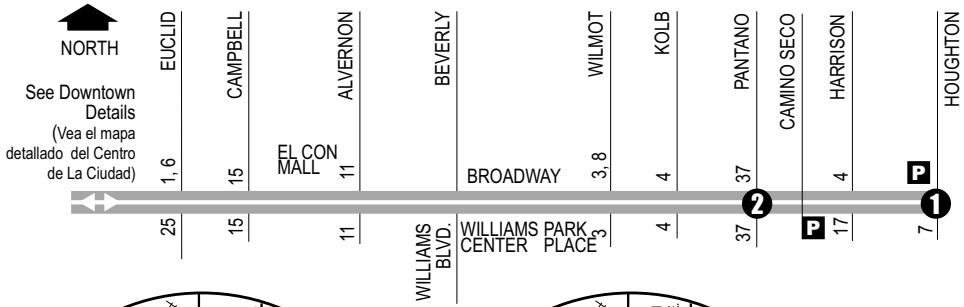

**Route 108X**  
**BROADWAY-DOWNTOWN EXPRESS**

**AM Downtown Detail**  
*(Detalle del Centro AM)*

**PM Downtown Detail**  
*(Detalle del Centro PM)*

**Broadway/Houghton Park & Ride**  
**Williams Center Downtown (Centro)**  
**Pima County Superior Court State/Federal Buildings (AM Only)**

**T** Ronstadt Transit Center (Centro de Tránsito)  
Connecting to/(Conexión a):  
Sun Tran — 1,2,3,4,6,7,8,10,12,16,18,19,21,22,23,25  
Sun Express — 102X AM,103X,104X,105X,107X,109X,110X  
Sun Link streetcar  
Sun Shuttle — 421

**P** Park & Ride Lot (Estacione y Viaje)  
Broadway/Houghton  
Broadway/Camino Seco

Sun Link Transfer Point (Puntos de Transbordo a Sun Link)  
● Sun Link stops (paradas de Sun Link)

**Route 108X M-F/Westbound**

**Route 108X M-F/Eastbound**

**Westbound Stops**

- |  |                              |
|--|------------------------------|
| <b>Broadway/Houghton Park &amp; Ride</b> | Broadway/Kolb                |
| Broadway/Houghton                        | Broadway/Wilmot              |
| Broadway/Harrison                        | Broadway/Beverly             |
| Broadway/Gollob                          | Broadway/Alvernon            |
| Broadway/Camino Seco                     | Broadway/Campbell            |
| Broadway/Old Spanish Trail               | Broadway/Euclid              |
| Broadway/Sarnoff                         | Alameda/Grossetta            |
| Broadway/Fellowship Square               | Church/Pennington            |
| Broadway/Pantano (NE)                    | Congress/Church              |
| <b>Broadway/Pantano (NW)</b>             | <b>Congress/Granada (NW)</b> |