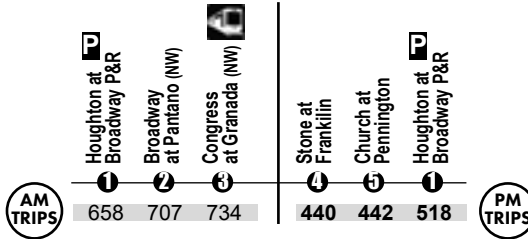

**Route 108X**  
**BROADWAY-DOWNTOWN EXPRESS**

**AM Downtown Detail**  
*(Detalle del Centro AM)*

**PM Downtown Detail**  
*(Detalle del Centro PM)*

**Broadway/Houghton Park & Ride**  
**Williams Center Downtown (Centro)**  
**Pima County Superior Court State/Federal Buildings (AM Only)**

**T** Ronstadt Transit Center (Centro de Tránsito)  
Connecting to/(Conexión a):  
Sun Tran — 1,2,3,4,6,7,8,10,12,16,18,19,21,22,23,25  
Sun Express — 102X AM,103X,104X,105X,107X,109X,110X  
Sun Link streetcar  
Sun Shuttle — 421

**P** Park & Ride Lot (Estacione y Viaje)  
Broadway/Houghton  
Broadway/Camino Seco

Sun Link Transfer Point (Puntos de Transbordo a Sun Link)  
● Sun Link stops (paradas de Sun Link)

**Route 108X M-F/Westbound**

**Route 108X M-F/Eastbound**

**Westbound Stops**

- |  |                              |
|--|------------------------------|
| <b>Broadway/Houghton Park &amp; Ride</b> | Broadway/Kolb                |
| Broadway/Houghton                        | Broadway/Wilmot              |
| Broadway/Harrison                        | Broadway/Beverly             |
| Broadway/Gollob                          | Broadway/Alvernon            |
| Broadway/Camino Seco                     | Broadway/Campbell            |
| Broadway/Old Spanish Trail               | Broadway/Euclid              |
| Broadway/Sarnoff                         | Alameda/Grossetta            |
| Broadway/Fellowship Square               | Church/Pennington            |
| Broadway/Pantano (NE)                    | Congress/Church              |
| <b>Broadway/Pantano (NW)</b>             | <b>Congress/Granada (NW)</b> |