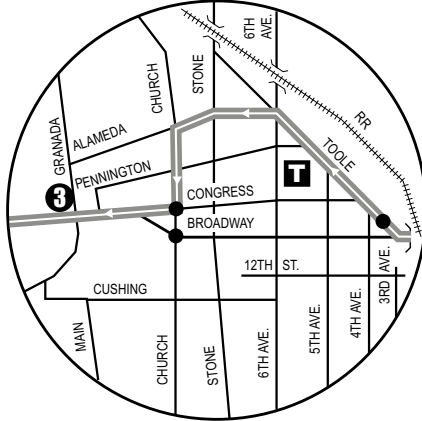

**Route 108X**  
**BROADWAY-DOWNTOWN EXPRESS**

**AM Downtown Detail**  
*(Detalle del Centro AM)*

**PM Downtown Detail**  
*(Detalle del Centro PM)*

**Broadway/Houghton Park & Ride**  
**Williams Center Downtown (Centro)**  
**Pima County Superior Court State/Federal Buildings (AM Only)**

**T** Ronstadt Transit Center (Centro de Tránsito)  
Connecting to/(Conexión a):  
Sun Tran — 1,2,3,4,6,7,8,10,12,16,18,19,21,22,23,25  
Sun Express — 102X AM,103X,104X,105X,107X,109X,110X  
Sun Link streetcar  
Sun Shuttle — 421

**P** Park & Ride Lot (Estacione y Viaje)  
Broadway/Houghton  
Broadway/Camino Seco

Sun Link Transfer Point (Puntos de Transbordo a Sun Link)  
● Sun Link stops (paradas de Sun Link)

**Route 108X M-F/Westbound**

**Eastbound Stops**

- |                          |  |
|--------------------------|--|
| <b>Stone/Franklin</b>    | Broadway/Pantano                         |
| Stone/Alameda            | Broadway/Sarnoff                         |
| <b>Church/Pennington</b> | Broadway/Old Spanish Trail               |
| Broadway/4th Ave         | Broadway/Camino Seco                     |
| Broadway/Euclid          | Broadway/Gollob                          |
| Broadway/Campbell        | Broadway/Harrison                        |
| Broadway/Alvernon        | Broadway/Houghton                        |
| Broadway/Williams        | <b>Broadway/Houghton Park &amp; Ride</b> |
| Broadway/Wilmot          |  |
| Broadway/Kolb            |  |