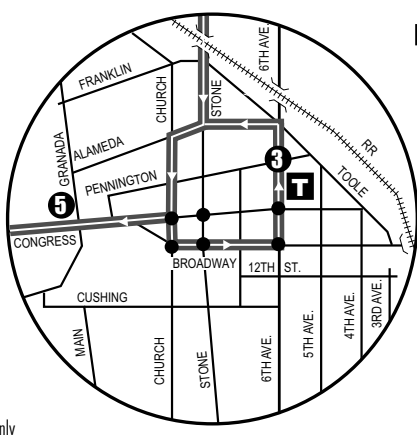

Route 107X
ORO VALLEY-DOWNTOWN EXPRESS

▲ The bus stop here only Northbound does not stop Southbound.
El autobús para aquí solamente hacia el norte, no para llenando hacia el sur.

See Downtown Details
(Vea el mapa detallado del Centro de La Ciudad)

Southbound Downtown Detail
(Detalle del Centro hacia el Sur)

Northbound Downtown Detail
(Detalle del Centro hacia el Norte)

- P** Park & Ride Lot (Estacione y Viaje)
Rancho Vistoso Park & Ride Ina/Via Ponte
- T** Ronstadt Transit Center (Centro de Tránsito)
Connecting to/(Conexión a):
Sun Tran — 1,2,3,4,6,7,8,10,12,16,18,19,21,22,23,25
Sun Express — 102X AM,103X,104X,105X,107X,109X,110X
Sun Link streetcar
Sun Shuttle — 421
- Sun Shuttle Transfer Points (Puntos de Transbordo a Sun Shuttle)
Route 401 — Rancho Vistoso Park & Ride Ina & Oracle
- Sun Link Transfer Point (Puntos de Transbordo a Sun Link)
● Sun Link stops (paradas de Sun Link)

- Downtown (Centro)**
Ronstadt Transit Center
Oro Valley Marketplace NB
Oro Valley Hospital
Ventana Medical Systems
Tucson Mall
Pima County Superior Court

RIDER ALERT!
Due to construction projects downtown, this route is on detour. To view the current downtown routing detail map visit: SunTran.com/alerts.

Northbound Stops

- | | |
|---|---|
| Stone/Franklin
Stone/Alameda
Church/Pennington
6th Ave/Pennington
Toole/7th Ave
Stone/Speedway
Oracle/Wetmore
Oracle/Orange Grove
Oracle/Ina
Oracle/Suffolk
Oracle/Magee | Oracle/Mountain Vista
Oracle/Hardy
Oracle/Calle Concordia
Oracle/Linda Vista
Oracle/El Conquistador Way
Oracle/1st Ave (OroValley)
Oracle/Hanley
Innovation Market/Oracle
Rancho Vistoso/Pusch Mountain View |
|---|---|