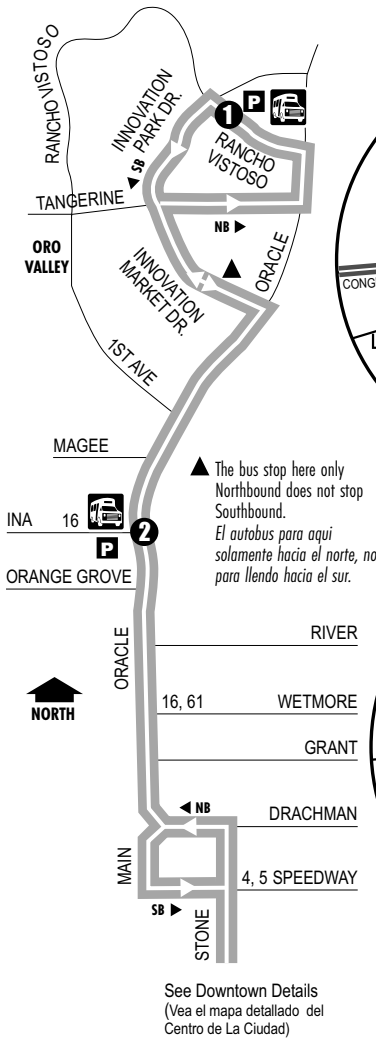

Route 107X
ORO VALLEY-DOWNTOWN EXPRESS

▲ The bus stop here only Northbound does not stop Southbound.
El autobús para aquí solamente hacia el norte, no para llenando hacia el sur.

See Downtown Details
(Vea el mapa detallado del Centro de La Ciudad)

Southbound Downtown Detail
(Detalle del Centro hacia el Sur)

Northbound Downtown Detail
(Detalle del Centro hacia el Norte)

- P** Park & Ride Lot (Estacione y Viaje)
Rancho Vistoso Park & Ride Ina/Via Ponte
- T** Ronstadt Transit Center (Centro de Tránsito)
Connecting to/(Conexión a):
Sun Tran — 1,2,3,4,6,7,8,10,12,16,18,19,21,22,23,25
Sun Express — 102X AM,103X,104X,105X,107X,109X,110X
Sun Link streetcar
Sun Shuttle — 421
- Sun Shuttle Transfer Points (Puntos de Transbordo a Sun Shuttle)
Route 401 — Rancho Vistoso Park & Ride Ina & Oracle
- Sun Link Transfer Point (Puntos de Transbordo a Sun Link)
● Sun Link stops (paradas de Sun Link)

- Downtown (Centro)**
Ronstadt Transit Center
Oro Valley Marketplace NB
Oro Valley Hospital
Ventana Medical Systems
Tucson Mall
Pima County Superior Court

RIDER ALERT!
Due to construction projects downtown, this route is on detour. To view the current downtown routing detail map visit: SunTran.com/alerts.

Northbound Stops

- | | |
|---|---|
| Stone/Franklin
Stone/Alameda
Church/Pennington
6th Ave/Pennington
Toole/7th Ave
Stone/Speedway
Oracle/Wetmore
Oracle/Orange Grove
Oracle/Ina
Oracle/Suffolk
Oracle/Magee | Oracle/Mountain Vista
Oracle/Hardy
Oracle/Calle Concordia
Oracle/Linda Vista
Oracle/El Conquistador Way
Oracle/1st Ave (OroValley)
Oracle/Hanley
Innovation Market/Oracle
Rancho Vistoso/Pusch Mountain View |
|---|---|