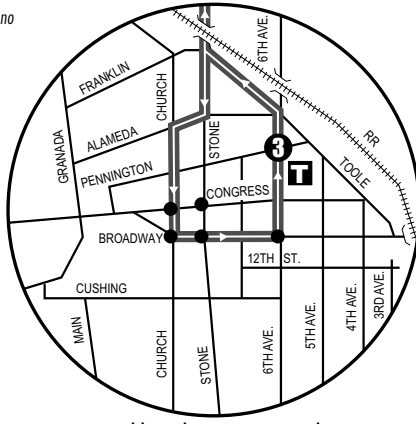

Route 107X
ORO VALLEY-DOWNTOWN EXPRESS

▲ The bus stop here only Northbound does not stop Southbound.
El autobús para aquí solamente hacia el norte, no para llenando hacia el sur.

See Downtown Details
(Vea el mapa detallado del Centro de La Ciudad)

Southbound Downtown Detail
(Detalle del Centro hacia el Sur)

Northbound Downtown Detail
(Detalle del Centro hacia el Norte)

- P** Park & Ride Lot (Estacione y Viaje)
Rancho Vistoso Park & Ride Ina/Via Ponte
- T** Ronstadt Transit Center (Centro de Tránsito)
Connecting to/(Conexión a):
Sun Tran — 1,2,3,4,6,7,8,10,12,16,18,19,21,22,23,25
Sun Express — 102X AM,103X,104X,105X,107X,109X,110X
Sun Link streetcar
Sun Shuttle — 421
- Sun Shuttle Transfer Points (Puntos de Transbordo a Sun Shuttle)
Route 401 — Rancho Vistoso Park & Ride Ina & Oracle
- Sun Link Transfer Point (Puntos de Transbordo a Sun Link)
● Sun Link stops (paradas de Sun Link)

- Downtown (Centro)**
Ronstadt Transit Center
Oro Valley Marketplace NB
Oro Valley Hospital
Ventana Medical Systems
Tucson Mall
Pima County Superior Court

RIDER ALERT!
Due to construction projects downtown, this route is on detour. To view the current downtown routing detail map visit: SunTran.com/alerts.

Northbound Stops

- | | |
|---|---|
| Stone/Franklin
Stone/Alameda
Church/Pennington
6th Ave/Pennington
Toole/7th Ave
Stone/Speedway
Oracle/Wetmore
Oracle/Orange Grove
Oracle/Ina
Oracle/Suffolk
Oracle/Magee | Oracle/Mountain Vista
Oracle/Hardy
Oracle/Calle Concordia
Oracle/Linda Vista
Oracle/El Conquistador Way
Oracle/1st Ave (OroValley)
Oracle/Hanley
Innovation Market/Oracle
Rancho Vistoso/Pusch Mountain View |
|---|---|