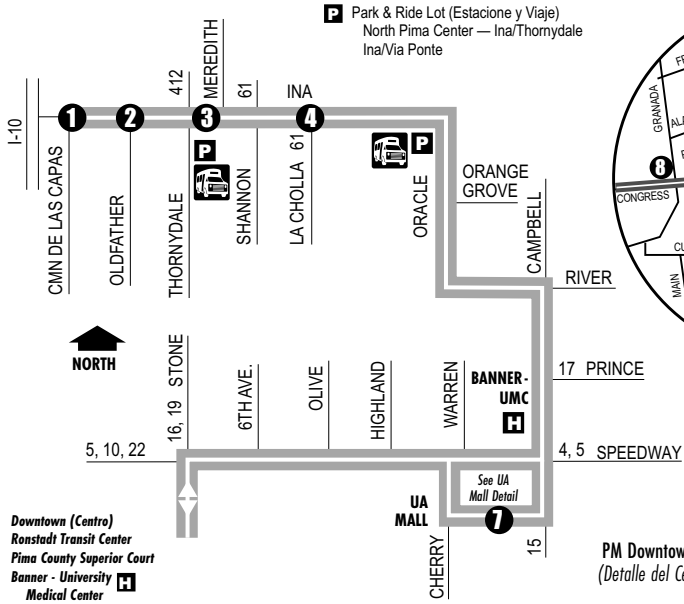

Route 103X

NORTHWEST-DOWNTOWN EXPRESS

Downtown (Centro)
 Ronstadt Transit Center
 Pima County Superior Court
 Banner - University Medical Center
 The University of Arizona
 Foothills Mall

AM Downtown Detail
 (Detalle del Centro AM)

PM Downtown Detail
 (Detalle del Centro PM)

UA Mall AM Detail (UA Mall Detalle de AM)

UA Mall PM Detail (UA Mall Detalle de PM)

T Ronstadt Transit Center (Centro de Tránsito)
 Connecting to/(Conexión a):
 Sun Tran — 1,2,3,4,6,7,8,10,12,16,18,19,21,22,23,25
 Sun Express — 102X AM,103X,104X,105X,107X,109X,110X
 Sun Link streetcar
 Sun Shuttle — 421

Route 103X M-F/Southbound

Route 103X M-F/Northbound

Southbound Stops

- Ina/Cmo De Las Capas
- Ina/Oldfather
- Ina/Thornydale
- Ina/Camino De La Tierra
- Ina/Shannon
- Ina/Mona Lisa
- Ina/La Cholla (SE)
- Ina/Express Care
- Ina/La Canada
- Ina/Via Ponte
- Oracle/Ina
- Oracle/Orange Grove
- River/Stone
- River/Hillcrest
- River/Campana
- River/Via Entrada
- Campbell/River
- Campbell/Prince
- Campbell/Ft Lowell
- Campbell/Copper
- Campbell/Adams
- Campbell/Speedway
- UA Mall
- Speedway/Campbell
- Speedway/Warren Underpass
- Speedway/Highland Underpass
- Speedway/Olive Underpass
- Stone/Speedway
- Stone/Franklin
- Stone/Alameda
- Church/Pennington
- 6th Ave/Pennington
- Congress/Granada (NW)

Northbound Stops

- Stone/Franklin
- Stone/Alameda
- Church/Pennington
- 6th Ave/Pennington
- Speedway/Stone
- Speedway/6th Ave
- Speedway/Olive Underpass
- Speedway/Highland Underpass
- UA Mall
- Campbell/Speedway
- Campbell/Adams
- Campbell/Copper
- Campbell/Ft Lowell
- Campbell/Prince
- River/Campbell
- River/Via Entrada
- River/1st Ave
- River/Hillcrest
- River/Stone
- Oracle/Orange Grove
- Ina/Oracle
- Ina/Paseo Del Norte
- Ina/La Canada
- Ina/Express Care
- Ina/La Cholla
- Ina/Crystal Cave
- Ina/Shannon
- Ina/Camino De La Tierra
- Ina/Meredith
- Ina/Oldfather
- Ina/Cmo De Las Capas