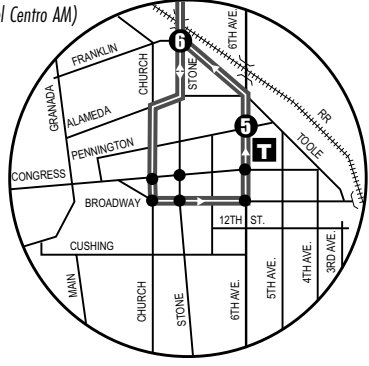

Route 103X

NORTHWEST-DOWNTOWN EXPRESS

Downtown (Centro)
 Ronstadt Transit Center
 Pima County Superior Court
 Banner - University Medical Center
 The University of Arizona
 Foothills Mall

AM Downtown Detail
 (Detalle del Centro AM)

PM Downtown Detail
 (Detalle del Centro PM)

UA Mall AM Detail (UA Mall Detalle de AM)

UA Mall PM Detail (UA Mall Detalle de PM)

T Ronstadt Transit Center (Centro de Tránsito)
 Connecting to/(Conexión a):
 Sun Tran — 1,2,3,4,6,7,8,10,12,16,18,19,21,22,23,25
 Sun Express — 102X AM,103X,104X,105X,107X,109X,110X
 Sun Link streetcar
 Sun Shuttle — 421

Route 103X M-F/Southbound

Route 103X M-F/Northbound

Southbound Stops

- Ina/Cmo De Las Capas
- Ina/Oldfather
- Ina/Thornydale
- Ina/Camino De La Tierra
- Ina/Shannon
- Ina/Mona Lisa
- Ina/La Cholla (SE)
- Ina/Express Care
- Ina/La Canada
- Ina/Via Ponte
- Oracle/Ina
- Oracle/Orange Grove
- River/Stone
- River/Hillcrest
- River/Campana
- River/Via Entrada
- Campbell/River
- Campbell/Prince
- Campbell/Ft Lowell
- Campbell/Copper
- Campbell/Adams
- Campbell/Speedway
- UA Mall
- Speedway/Campbell
- Speedway/Warren Underpass
- Speedway/Highland Underpass
- Speedway/Olive Underpass
- Stone/Speedway
- Stone/Franklin
- Stone/Alameda
- Church/Pennington
- 6th Ave/Pennington
- Congress/Granada (NW)

Northbound Stops

- Stone/Franklin
- Stone/Alameda
- Church/Pennington
- 6th Ave/Pennington
- Speedway/Stone
- Speedway/6th Ave
- Speedway/Olive Underpass
- Speedway/Highland Underpass
- UA Mall
- Campbell/Speedway
- Campbell/Adams
- Campbell/Copper
- Campbell/Ft Lowell
- Campbell/Prince
- River/Campbell
- River/Via Entrada
- River/1st Ave
- River/Hillcrest
- River/Stone
- Oracle/Orange Grove
- Ina/Oracle
- Ina/Paseo Del Norte
- Ina/La Canada
- Ina/Express Care
- Ina/La Cholla
- Ina/Crystal Cave
- Ina/Shannon
- Ina/Camino De La Tierra
- Ina/Meredith
- Ina/Oldfather
- Ina/Cmo De Las Capas