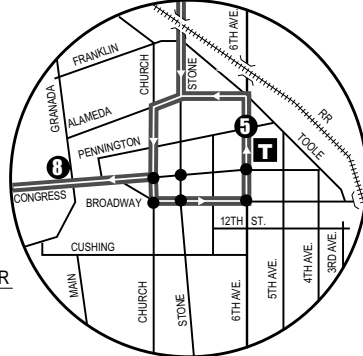

Route 103X

NORTHWEST-DOWNTOWN EXPRESS

Downtown (Centro)
 Ronstadt Transit Center
 Pima County Superior Court
 Banner - University Medical Center
 The University of Arizona
 Foothills Mall

AM Downtown Detail
 (Detalle del Centro AM)

PM Downtown Detail
 (Detalle del Centro PM)

UA Mall AM Detail (UA Mall Detalle de AM)

UA Mall PM Detail (UA Mall Detalle de PM)

T Ronstadt Transit Center (Centro de Tránsito)
 Connecting to/(Conexión a):
 Sun Tran — 1,2,3,4,6,7,8,10,12,16,18,19,21,22,23,25
 Sun Express — 102X AM,103X,104X,105X,107X,109X,110X
 Sun Link streetcar
 Sun Shuttle — 421

Route 103X M-F/Southbound

Route 103X M-F/Northbound

Southbound Stops

- Ina/Cmo De Las Capas
- Ina/Oldfather
- Ina/Thornydale
- Ina/Camino De La Tierra
- Ina/Shannon
- Ina/Mona Lisa
- Ina/La Cholla (SE)
- Ina/Express Care
- Ina/La Canada
- Ina/Via Ponte
- Oracle/Ina
- Oracle/Orange Grove
- River/Stone
- River/Hillcrest
- River/Campana
- River/Via Entrada
- Campbell/River
- Campbell/Prince
- Campbell/Ft Lowell
- Campbell/Copper
- Campbell/Adams
- Campbell/Speedway
- UA Mall
- Speedway/Campbell
- Speedway/Warren Underpass
- Speedway/Highland Underpass
- Speedway/Olive Underpass
- Stone/Speedway
- Stone/Franklin
- Stone/Alameda
- Church/Pennington
- 6th Ave/Pennington
- Congress/Granada (NW)

Northbound Stops

- Stone/Franklin
- Stone/Alameda
- Church/Pennington
- 6th Ave/Pennington
- Speedway/Stone
- Speedway/6th Ave
- Speedway/Olive Underpass
- Speedway/Highland Underpass
- UA Mall
- Campbell/Speedway
- Campbell/Adams
- Campbell/Copper
- Campbell/Ft Lowell
- Campbell/Prince
- River/Campbell
- River/Via Entrada
- River/1st Ave
- River/Hillcrest
- River/Stone
- Oracle/Orange Grove
- Ina/Oracle
- Ina/Paseo Del Norte
- Ina/La Canada
- Ina/Express Care
- Ina/La Cholla
- Ina/Crystal Cave
- Ina/Shannon
- Ina/Camino De La Tierra
- Ina/Meredith
- Ina/Oldfather
- Ina/Cmo De Las Capas