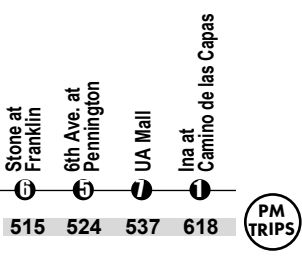

Route 103X

NORTHWEST-DOWNTOWN EXPRESS

Downtown (Centro)
 Ronstadt Transit Center
 Pima County Superior Court
 Banner - University Medical Center
 The University of Arizona
 Foothills Mall

AM Downtown Detail
 (Detalle del Centro AM)

S Sun Shuttle Transfer Points
 (Puntos de Transbordo a Sun Shuttle)
 Route 401 — Ina/Oracle
 Route 412 — Thornydale/Ina
 Route 421 — Ronstadt Transit Center

S Sun Link Transfer Point
 (Puntos de Transbordo a Sun Link)
 ● Sun Link stops (paradas de Sun Link)

Route 103X M-F/Southbound

Route 103X M-F/Northbound

Southbound Stops

- Ina/Cmo De Las Capas
- Ina/Oldfather
- Ina/Thornydale
- Ina/Camino De La Tierra
- Ina/Shannon
- Ina/Mona Lisa
- Ina/La Cholla (SE)
- Ina/Express Care
- Ina/La Canada
- Ina/Via Ponte
- Oracle/Ina
- Oracle/Orange Grove
- River/Stone
- River/Hillcrest
- River/Campana
- River/Via Entrada
- Campbell/River
- Campbell/Prince
- Campbell/Ft Lowell
- Campbell/Copper
- Campbell/Adams
- Campbell/Speedway
- UA Mall
- Speedway/Campbell
- Speedway/Warren Underpass
- Speedway/Highland Underpass
- Speedway/Olive Underpass
- Stone/Speedway
- Stone/Franklin
- Stone/Alameda
- Church/Pennington
- 6th Ave/Pennington
- Congress/Granada (NW)

Northbound Stops

- Stone/Franklin
- Stone/Alameda
- Church/Pennington
- 6th Ave/Pennington
- Speedway/Stone
- Speedway/6th Ave
- Speedway/Olive Underpass
- Speedway/Highland Underpass
- UA Mall
- Campbell/Speedway
- Campbell/Adams
- Campbell/Copper
- Campbell/Ft Lowell
- Campbell/Prince
- River/Campbell
- River/Via Entrada
- River/1st Ave
- River/Hillcrest
- River/Stone
- Oracle/Orange Grove
- Ina/Oracle
- Ina/Paseo Del Norte
- Ina/La Canada
- Ina/Express Care
- Ina/La Cholla
- Ina/Crystal Cave
- Ina/Shannon
- Ina/Camino De La Tierra
- Ina/Meredith
- Ina/Oldfather
- Ina/Cmo De Las Capas