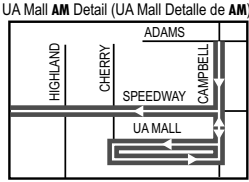

Route 103X

NORTHWEST-DOWNTOWN EXPRESS

Downtown (Centro)
 Ronstadt Transit Center
 Pima County Superior Court
 Banner - University Medical Center
 The University of Arizona
 Foothills Mall

AM Downtown Detail
 (Detalle del Centro AM)

PM Downtown Detail
 (Detalle del Centro PM)

UA Mall AM Detail (UA Mall Detalle de AM)

UA Mall PM Detail (UA Mall Detalle de PM)

T Ronstadt Transit Center (Centro de Tránsito)
 Connecting to/(Conexión a):
 Sun Tran — 1,2,3,4,6,7,8,10,12,16,18,19,21,22,23,25
 Sun Express — 102X AM,103X,104X,105X,107X,109X,110X
 Sun Link streetcar
 Sun Shuttle — 421

Route 103X M-F/Southbound

Route 103X M-F/Northbound

Southbound Stops

- Ina/Cmo De Las Capas
- Ina/Oldfather
- Ina/Thornydale
- Ina/Camino De La Tierra
- Ina/Shannon
- Ina/Mona Lisa
- Ina/La Cholla (SE)
- Ina/Express Care
- Ina/La Canada
- Ina/Via Ponte
- Oracle/Ina
- Oracle/Orange Grove
- River/Stone
- River/Hillcrest
- River/Campana
- River/Via Entrada
- Campbell/River
- Campbell/Prince
- Campbell/Ft Lowell
- Campbell/Copper
- Campbell/Adams
- Campbell/Speedway
- UA Mall
- Speedway/Campbell
- Speedway/Warren Underpass
- Speedway/Highland Underpass
- Speedway/Olive Underpass
- Stone/Speedway
- Stone/Franklin
- Stone/Alameda
- Church/Pennington
- 6th Ave/Pennington
- Congress/Granada (NW)

Northbound Stops

- Stone/Franklin
- Stone/Alameda
- Church/Pennington
- 6th Ave/Pennington
- Speedway/Stone
- Speedway/6th Ave
- Speedway/Olive Underpass
- Speedway/Highland Underpass
- UA Mall
- Campbell/Speedway
- Campbell/Adams
- Campbell/Copper
- Campbell/Ft Lowell
- Campbell/Prince
- River/Campbell
- River/Via Entrada
- River/1st Ave
- River/Hillcrest
- River/Stone
- Oracle/Orange Grove
- Ina/Oracle
- Ina/Paseo Del Norte
- Ina/La Canada
- Ina/Express Care
- Ina/La Cholla
- Ina/Crystal Cave
- Ina/Shannon
- Ina/Camino De La Tierra
- Ina/Meredith
- Ina/Oldfather
- Ina/Cmo De Las Capas