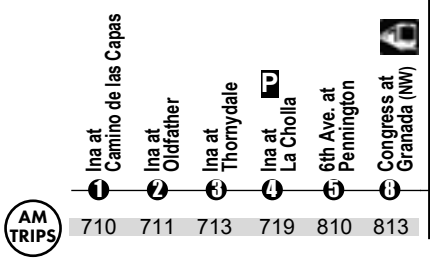

Route 103X

NORTHWEST-DOWNTOWN EXPRESS

Downtown (Centro)
 Ronstadt Transit Center
 Pima County Superior Court
 Banner - University Medical Center
 The University of Arizona
 Foothills Mall

AM Downtown Detail
 (Detalle del Centro AM)

PM Downtown Detail
 (Detalle del Centro PM)

UA Mall AM Detail (UA Mall Detalle de AM)

UA Mall PM Detail (UA Mall Detalle de PM)

T Ronstadt Transit Center (Centro de Tránsito)
 Connecting to/(Conexión a):
 Sun Tran — 1,2,3,4,6,7,8,10,12,16,18,19,21,22,23,25
 Sun Express — 102X AM,103X,104X,105X,107X,109X,110X
 Sun Link streetcar
 Sun Shuttle — 421

S Sun Shuttle Transfer Points
 (Puntos de Transbordo a Sun Shuttle)
 Route 401 — Ina/Oracle
 Route 412 — Thornydale/Ina
 Route 421 — Ronstadt Transit Center

S Sun Link Transfer Point
 (Puntos de Transbordo a Sun Link)
 ● Sun Link stops (paradas de Sun Link)

Route 103X M-F/Southbound

Route 103X M-F/Northbound

Southbound Stops

- Ina/Cmo De Las Capas
- Ina/Oldfather
- Ina/Thornydale
- Ina/Camino De La Tierra
- Ina/Shannon
- Ina/Mona Lisa
- Ina/La Cholla (SE)
- Ina/Express Care
- Ina/La Canada
- Ina/Via Ponte
- Oracle/Ina
- Oracle/Orange Grove
- River/Stone
- River/Hillcrest
- River/Campana
- River/Via Entrada
- Campbell/River
- Campbell/Prince
- Campbell/Ft Lowell
- Campbell/Copper
- Campbell/Adams
- Campbell/Speedway
- UA Mall
- Speedway/Campbell
- Speedway/Warren Underpass
- Speedway/Highland Underpass
- Speedway/Olive Underpass
- Stone/Speedway
- Stone/Franklin
- Stone/Alameda
- Church/Pennington
- 6th Ave/Pennington
- Congress/Granada (NW)