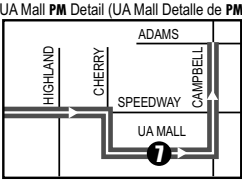

Route 103X

NORTHWEST-DOWNTOWN EXPRESS

Downtown (Centro)
 Ronstadt Transit Center
 Pima County Superior Court
 Banner - University Medical Center
 The University of Arizona
 Foothills Mall

AM Downtown Detail
 (Detalle del Centro AM)

PM Downtown Detail
 (Detalle del Centro PM)

UA Mall AM Detail (UA Mall Detalle de AM)

UA Mall PM Detail (UA Mall Detalle de PM)

T Ronstadt Transit Center (Centro de Tránsito)
 Connecting to/(Conexión a):
 Sun Tran — 1,2,3,4,6,7,8,10,12,16,18,19,21,22,23,25
 Sun Express — 102X AM,103X,104X,105X,107X,109X,110X
 Sun Link streetcar
 Sun Shuttle — 421

Route 103X M-F/Southbound

Route 103X M-F/Northbound

Southbound Stops

- Ina/Cmo De Las Capas
- Ina/Oldfather
- Ina/Thornydale
- Ina/Camino De La Tierra
- Ina/Shannon
- Ina/Mona Lisa
- Ina/La Cholla (SE)
- Ina/Express Care
- Ina/La Canada
- Ina/Via Ponte
- Oracle/Ina
- Oracle/Orange Grove
- River/Stone
- River/Hillcrest
- River/Campana
- River/Via Entrada
- Campbell/River
- Campbell/Prince
- Campbell/Ft Lowell
- Campbell/Copper
- Campbell/Adams
- Campbell/Speedway
- UA Mall
- Speedway/Campbell
- Speedway/Warren Underpass
- Speedway/Highland Underpass
- Speedway/Olive Underpass
- Stone/Speedway
- Stone/Franklin
- Stone/Alameda
- Church/Pennington
- 6th Ave/Pennington
- Congress/Granada (NW)

Northbound Stops

- Stone/Franklin
- Stone/Alameda
- Church/Pennington
- 6th Ave/Pennington
- Speedway/Stone
- Speedway/6th Ave
- Speedway/Olive Underpass
- Speedway/Highland Underpass
- UA Mall
- Campbell/Speedway
- Campbell/Adams
- Campbell/Copper
- Campbell/Ft Lowell
- Campbell/Prince
- River/Campbell
- River/Via Entrada
- River/1st Ave
- River/Hillcrest
- River/Stone
- Oracle/Orange Grove
- Ina/Oracle
- Ina/Paseo Del Norte
- Ina/La Canada
- Ina/Express Care
- Ina/La Cholla
- Ina/Crystal Cave
- Ina/Shannon
- Ina/Camino De La Tierra
- Ina/Meredith
- Ina/Oldfather
- Ina/Cmo De Las Capas