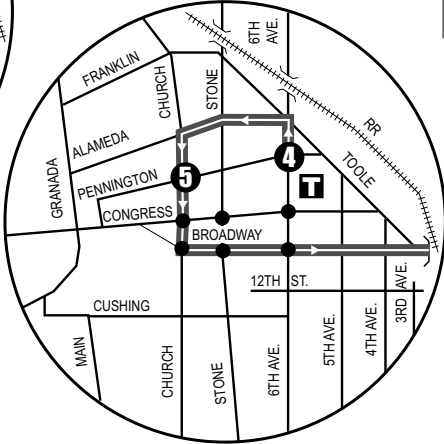

Route 101X
GOLF LINKS-DOWNTOWN EXPRESS

See Downtown Details
(Vea el mapa detallado del Centro de La Ciudad)

P Park & Ride Lot (Estacione y Viaje)
Golf Links/Kolb

T Ronstadt Transit Center (Centro de Tránsito)
Connecting to/(Conexión a):
Sun Tran — 1,2,3,4,6,7,8,10,12,16,18,19,21,22,23,25
Sun Express — 102X AM,103X,104X,105X,107X,109X,110X
Sun Link streetcar
Sun Shuttle — 421

Downtown (Centro)
State/Federal Building
U.S. Courthouse
Pima County Superior Court

AM Downtown Detail
(Detalle del Centro AM)

PM Downtown Detail
(Detalle del Centro PM)

Sun Shuttle Transfer Points
(Puntos de Transbordo a Sun Shuttle)
Route 421 — Ronstadt Transit Center
Route 450 — Golf Links/Kolb Park & Ride

Sun Link Transfer Point
(Puntos de Transbordo a Sun Link)
● Sun Link stops (paradas de Sun Link)

Route 101X M-F/Westbound

Route 101X M-F/Eastbound

	Harrison at 22nd St.	Harrison at Golf Links	Golf Links at Kolb	6th Ave. at Pennington	Church at Pennington	Congress at Granada (NW)	6th Ave. at Pennington	Church at Pennington	22nd St. at Harrison		
AM TRIPS	618	620	628	645	648	651	415	417	447	PM TRIPS	
	648	650	658	715	718	721	445	447	517		

Westbound Stops

- Harrison/22nd**
Harrison/Pikes Peak
Harrison/Palm Tree
Harrison/29th St
Harrison/Thomas
- Harrison/Golf Links**
Golf Links/Harrison
Golf Links/Palm Springs
Golf Links/Camino Seco
Golf Links/Pantano Pkwy
Golf Links/Jaguar
Golf Links/Saddleback
- Golf Links/Lakeside Pkwy
Golf Links/Pantano Rd
Golf Links/Marc
Golf Links/Prudence
Golf Links/Cordova
- Golf Links/Kolb**
Golf Links/Wilmot
- 6th Ave/Pennington**
Alameda/Grossetta
- Church/Pennington**
Congress/Church
- Congress/Granada (NW)**