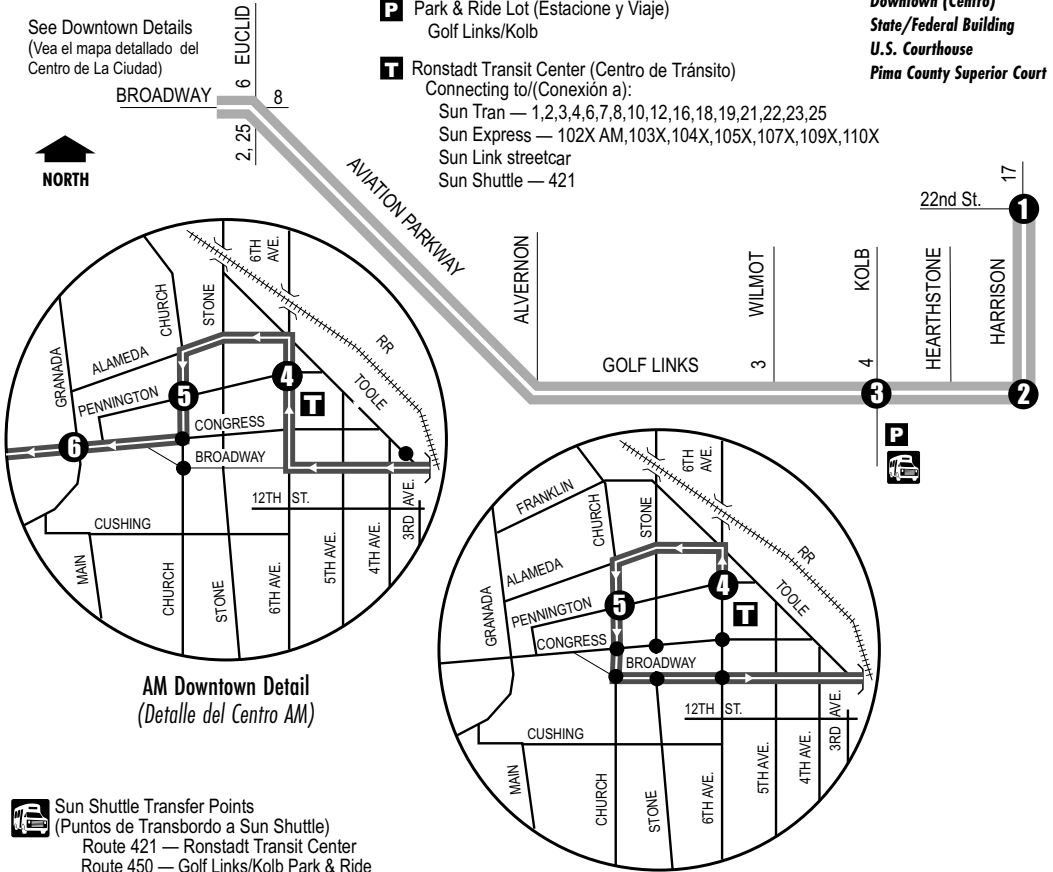

Route 101X
GOLF LINKS-DOWNTOWN EXPRESS

See Downtown Details
(Vea el mapa detallado del Centro de La Ciudad)

P Park & Ride Lot (Estacione y Viaje)
Golf Links/Kolb

T Ronstadt Transit Center (Centro de Tránsito)
Connecting to/(Conexión a):
Sun Tran — 1,2,3,4,6,7,8,10,12,16,18,19,21,22,23,25
Sun Express — 102X AM,103X,104X,105X,107X,109X,110X
Sun Link streetcar
Sun Shuttle — 421

Downtown (Centro)
State/Federal Building
U.S. Courthouse
Pima County Superior Court

AM Downtown Detail
(Detalle del Centro AM)

PM Downtown Detail
(Detalle del Centro PM)

Sun Shuttle Transfer Points
(Puntos de Transbordo a Sun Shuttle)
Route 421 — Ronstadt Transit Center
Route 450 — Golf Links/Kolb Park & Ride

Sun Link Transfer Point
(Puntos de Transbordo a Sun Link)
● Sun Link stops (paradas de Sun Link)

Route 101X M-F/Westbound

Route 101X M-F/Eastbound

	Harrison at 22nd St.	Harrison at Golf Links	Golf Links at Kolb	6th Ave. at Pennington	Church at Pennington	Congress at Granada (NW)	6th Ave. at Pennington	Church at Pennington	22nd St. at Harrison		
AM TRIPS	618	620	628	645	648	651	415	417	447	PM TRIPS	
	648	650	658	715	718	721	445	447	517		

Westbound Stops

- Harrison/22nd**
Harrison/Pikes Peak
Harrison/Palm Tree
Harrison/29th St
Harrison/Thomas
- Harrison/Golf Links**
Golf Links/Harrison
Golf Links/Palm Springs
Golf Links/Camino Seco
Golf Links/Pantano Pkwy
Golf Links/Jaguar
Golf Links/Saddleback
- Golf Links/Lakeside Pkwy
Golf Links/Pantano Rd
Golf Links/Marc
Golf Links/Prudence
Golf Links/Cordova
- Golf Links/Kolb**
Golf Links/Wilmot
- 6th Ave/Pennington**
Alameda/Grossetta
- Church/Pennington**
Congress/Church
- Congress/Granada (NW)**