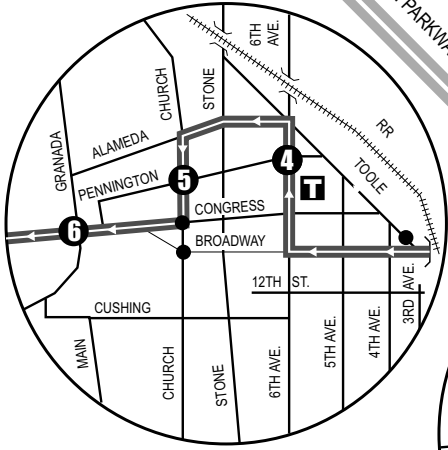

Route 101X
GOLF LINKS-DOWNTOWN EXPRESS

See Downtown Details
(Vea el mapa detallado del Centro de La Ciudad)

P Park & Ride Lot (Estacione y Viaje)
Golf Links/Kolb

T Ronstadt Transit Center (Centro de Tránsito)
Connecting to/(Conexión a):
Sun Tran — 1,2,3,4,6,7,8,10,12,16,18,19,21,22,23,25
Sun Express — 102X AM,103X,104X,105X,107X,109X,110X
Sun Link streetcar
Sun Shuttle — 421

Downtown (Centro)
State/Federal Building
U.S. Courthouse
Pima County Superior Court

AM Downtown Detail
(Detalle del Centro AM)

PM Downtown Detail
(Detalle del Centro PM)

Sun Shuttle Transfer Points
(Puntos de Transbordo a Sun Shuttle)
Route 421 — Ronstadt Transit Center
Route 450 — Golf Links/Kolb Park & Ride

Sun Link Transfer Point
(Puntos de Transbordo a Sun Link)
● Sun Link stops (paradas de Sun Link)

Route 101X M-F/Westbound

Route 101X M-F/Eastbound

	Harrison at 22nd St.	Harrison at Golf Links	Golf Links at Kolb	6th Ave. at Pennington	Church at Pennington	Congress at Granada (NW)	6th Ave. at Pennington	Church at Pennington	22nd St. at Harrison		
AM TRIPS	618	620	628	645	648	651	415	417	447	PM TRIPS	
	648	650	658	715	718	721	445	447	517		

Westbound Stops

- Harrison/22nd**
Harrison/Pikes Peak
Harrison/Palm Tree
Harrison/29th St
Harrison/Thomas
- Harrison/Golf Links**
Golf Links/Harrison
Golf Links/Palm Springs
Golf Links/Camino Seco
Golf Links/Pantano Pkwy
Golf Links/Jaguar
Golf Links/Saddleback
- Golf Links/Lakeside Pkwy
Golf Links/Pantano Rd
Golf Links/Marc
Golf Links/Prudence
Golf Links/Cordova
- Golf Links/Kolb**
Golf Links/Wilmot
- 6th Ave/Pennington**
Alameda/Grossetta
- Church/Pennington**
Congress/Church
- Congress/Granada (NW)**