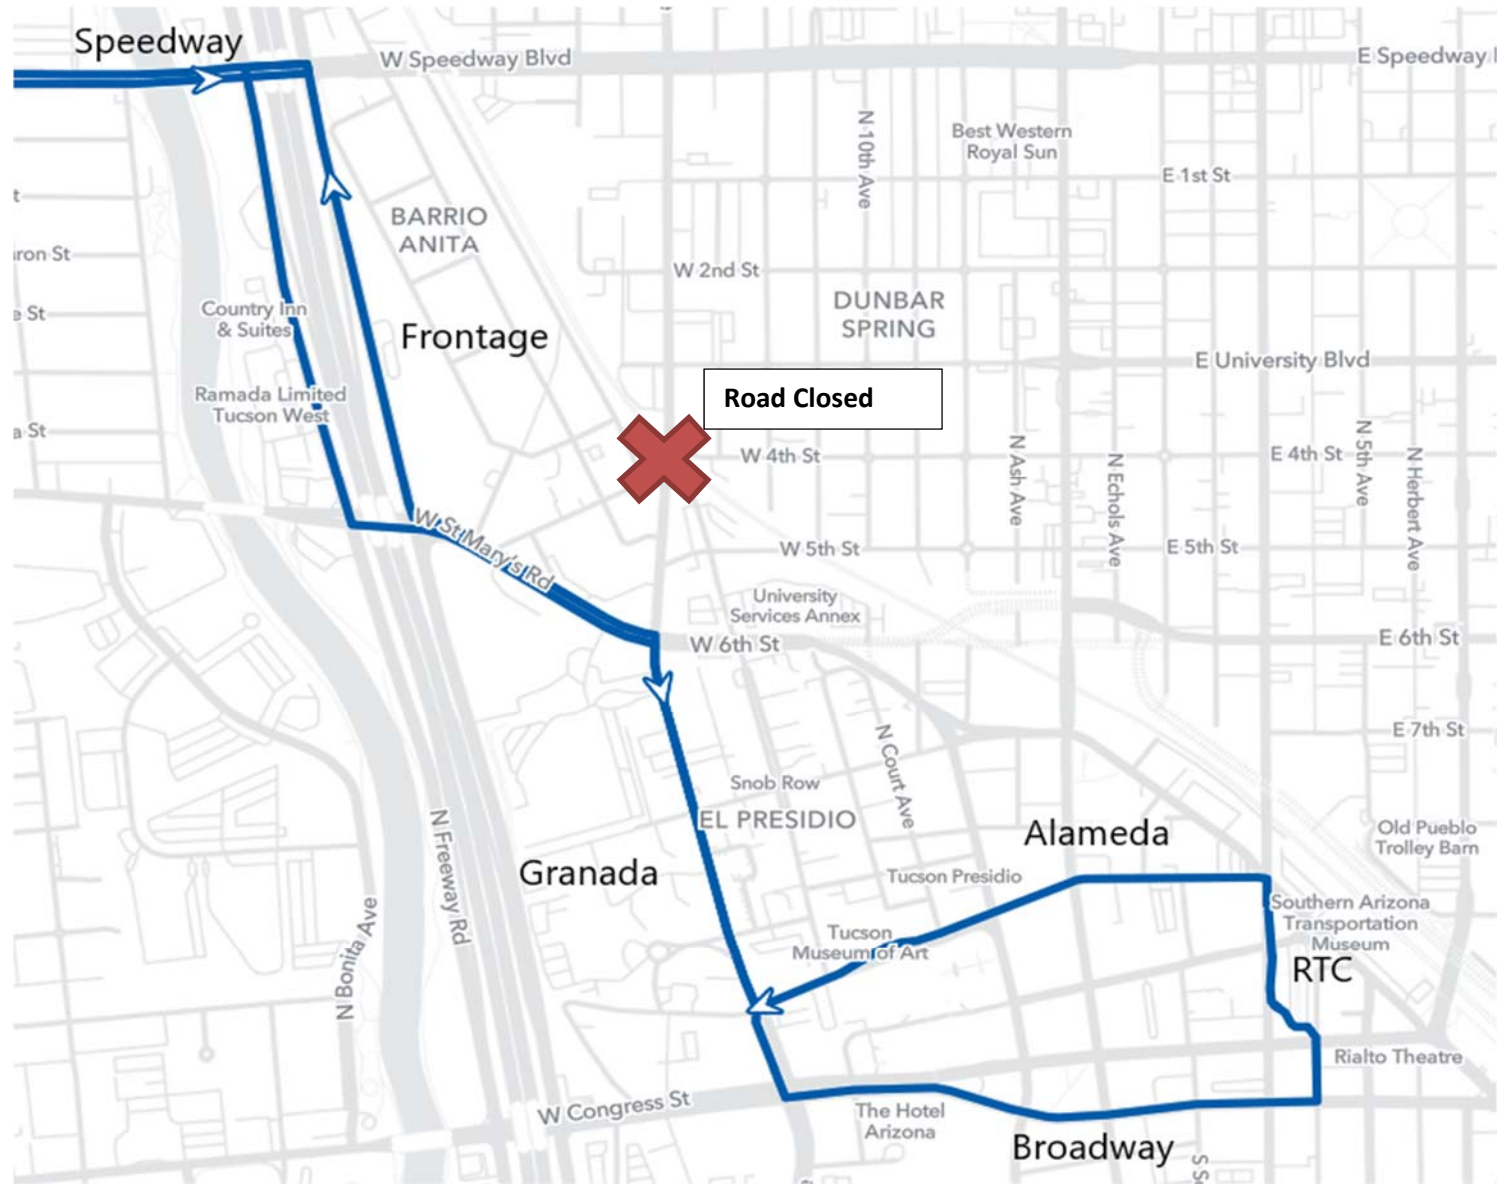

RT 22

Effective Monday 6:00 AM- End of Thursday Night. Union Pacific Rail Road closure

Version
1.0

RT 22 Into RTC.

EB on Speedway Blvd
R-Frontage Rd
L-St Marys
R- Granada to Resume
Detour.

RT 22 Leaving RTC.

NB ON Granada Ave
L- ST Marys Rd
R- Frontage Rd
L- Speedway Blvd to
Resume.

NOTE: Please service all bus stops on the detour route