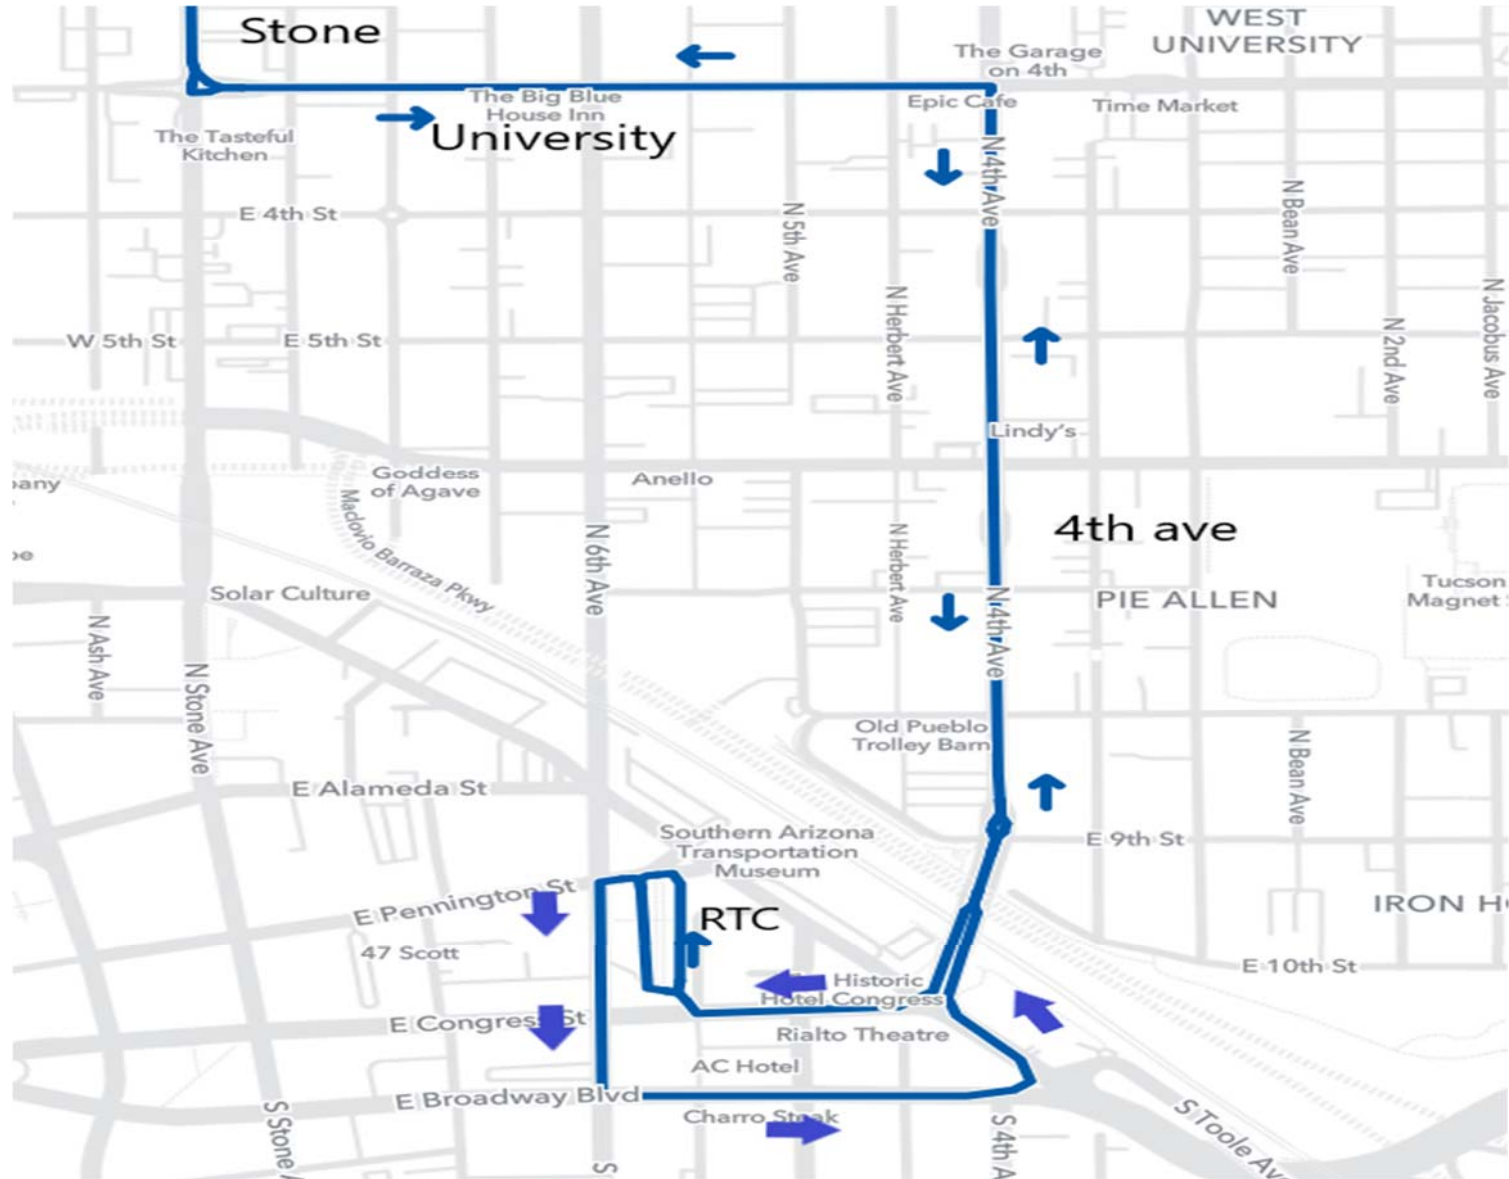

# RT 19

*Effective Monday 6:00 AM-  
End of Thursday Night.*

**Version  
1.0**

*Union Pacific Rail Road closure*

## RT 19 Into RTC.

SB on Stone Ave.

L- University

R-4<sup>th</sup> Ave.

R- Congress to go into  
RTC

## RT 19 Leaving RTC.

EB on Broadway

L- Congress to 4<sup>th</sup> Ave.

R-4<sup>TH</sup> Ave

L- University Blvd

R- Stone Ave to  
Resume.

**NOTE: Please service all bus stops on the detour route**