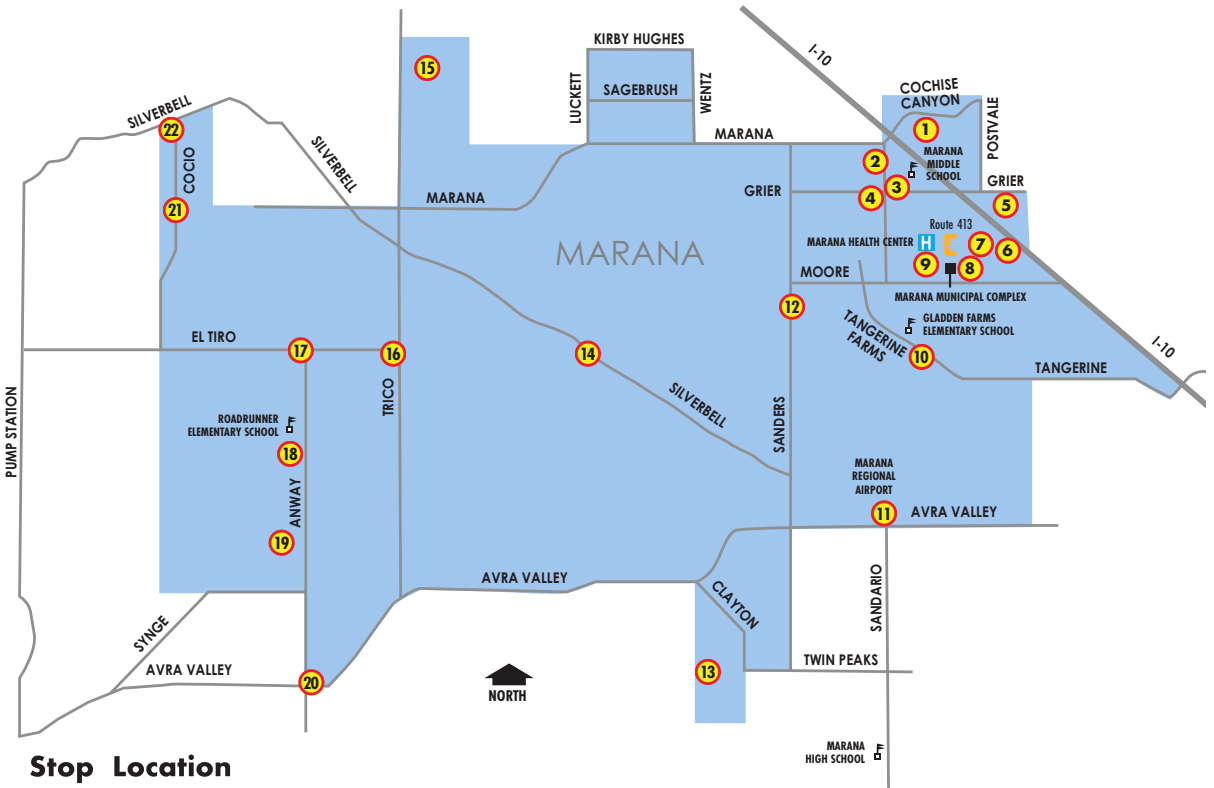

DIAL-A-RIDE SERVICE AREA

Stop Location

- 1 — San Lucas Community Park
- 2 — Main Street Grocery
- 3 — Community Food Bank
- 4 — Don Frew Apartments/Family Dollar (Sandario/Grier)
- 5 — Adonis Mobile Home Community
- 6 — Marana Senior Center/Ora Mae Harn Park
- 7 — Marana Post Office/Marana Apartments
- 8 — Marana Municipal Center/Court
- 9 — Marana Health Center
- 10 — Gladden Farms Community Park
- 11 — Marana Regional Airport
- 12 — Santa Cruz River Park Trail - Honea Heights
- 13 — Glover Ranch
- 14 — Silverbell West Neighborhood
- 15 — Marana Pumpkin Patch
- 16 — Dollar General Avra Valley
- 17 — W Tiro Rd and N Anway Rd
- 18 — Roadrunner Elementary Park
- 19 — W Whitewing Way and N Springfield Rd
- 20 — N Anway and W Avra Valley Rd
- 21 — Blanco Estates Central
- 22 — Blanco Estates North

| | |
|---|--|
|  | General Public Service Area |
|  | Transfer to Sun Tran, Sun Express, Sun Shuttle |
|  | School |
|  | Hospital |