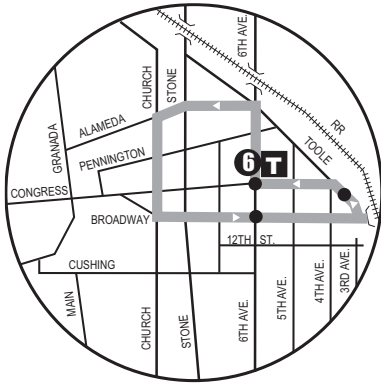

# Route 25

## S. PARK AVENUE

- Downtown (Centro)
- Ronstadt Transit Center
- Greyhound Bus Station
- Innovation Tech H.S. (Pima JTED)
- Tucson Marketplace
- La Frontera Center
- Roy Laos Transit Center
- DES at El Pueblo Center
- El Pueblo Neighborhood Center
- Tucson Rodeo Grounds
- Sunnyside High School