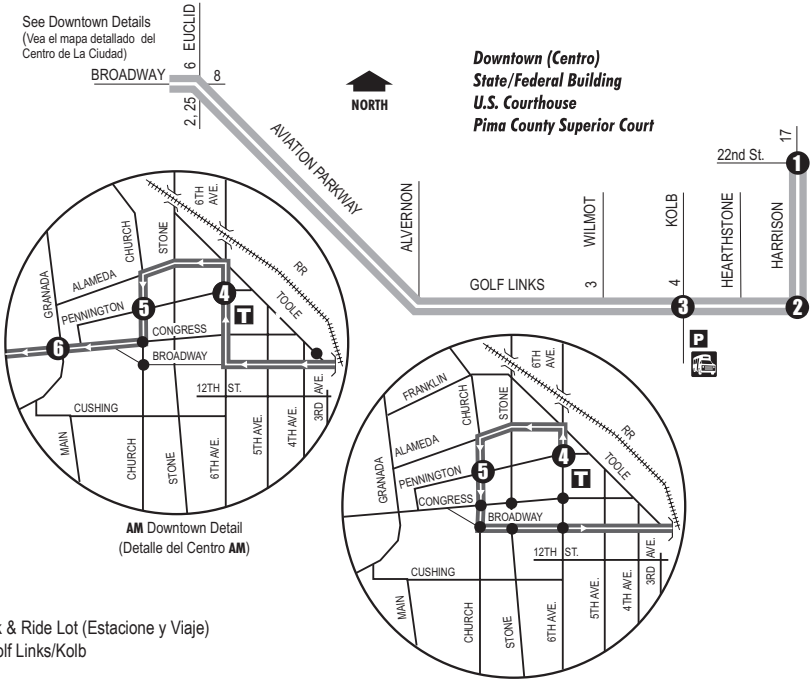

Downtown (Centro)
State/Federal Building
U.S. Courthouse
Pima County Superior Court

AM Downtown Detail
(Detalle del Centro **AM**)

PM Downtown Detail
(Detalle del Centro **PM**)

P Park & Ride Lot (Estacione y Viaje)
Golf Links/Kolb

T Ronstadt Transit Center (Centro de Tránsito)
Connecting to/(Conexión a):
Sun Tran — 1,2,3,4,6,7,8,10,12,16,18,19,21,22,23,25
Sun Express — 23X, 102X AM, 103X, 104X, 105X, 107X, 109X, 110X
Sun Link streetcar
Sun Shuttle — 421

Sun Link Transfer Point
(Puntos de Transbordo a Sun Link)
● Sun Link stops (paradas de Sun Link)

Sun Shuttle Transfer Points
(Puntos de Transbordo a Sun Shuttle)
Route 421 — Ronstadt Transit Center
Route 450 — Golf Links/Kolb Park & Ride

Route 101X M-F / Westbound

Route 101X M-F / Eastbound

AM TRIPS

Harrison at 22nd St.	Harrison at Golf Links	Golf Links at Kolb	6th Ave at Pennington	Church at Pennington	Congress at Granada (NW)
1	2	3	4	5	6
614 644	617 647	625 655	645 715	647 717	649 719

PM TRIPS

6th Ave at Pennington	Church at Pennington	22nd St. at Harrison
4	5	1
415 445	417 447	447 517

Westbound Stops

Eastbound Stops

Harrison/22nd
Harrison/Pikes Peak
Harrison/Palm Tree
Harrison/29th St
Harrison/Thomas
Harrison/Golf Links
Golf Links/Harrison
Golf Links/Palm Springs
Golf Links/Camino Seco
Golf Links/Pantano Pkwy
Golf Links/Jaguar
Golf Links/Saddleback

Golf Links/Lakeside Pkwy
Golf Links/Pantano Rd
Golf Links/Marc
Golf Links/Prudence
Golf Links/Cordova
Golf Links/Kolb
Golf Links/Wilmoit
6th Ave/Pennington
Alameda/Grossetta
Church/Pennington
Congress/Church
Congress/Granada (NW)

6th Ave/Pennington
Alameda/Grossetta
Church/Pennington
Broadway/4th Ave
Golf Links/Wilmoit
Golf Links/Kolb
Golf Links/Cordova
Golf Links/Prudence
Golf Links/Marc Dr
Golf Links/Pantano Rd
Golf Links/Lakeside Pkwy

Golf Links/Saddleback
Golf Links/Sarnoff
Golf Links/Pantano Pkwy
Golf Links/Oakenshield
Golf Links/Desert Cavern
Harrison/Harrison Circle
Harrison/29th St
Harrison Palm Tree
22nd/Harrison