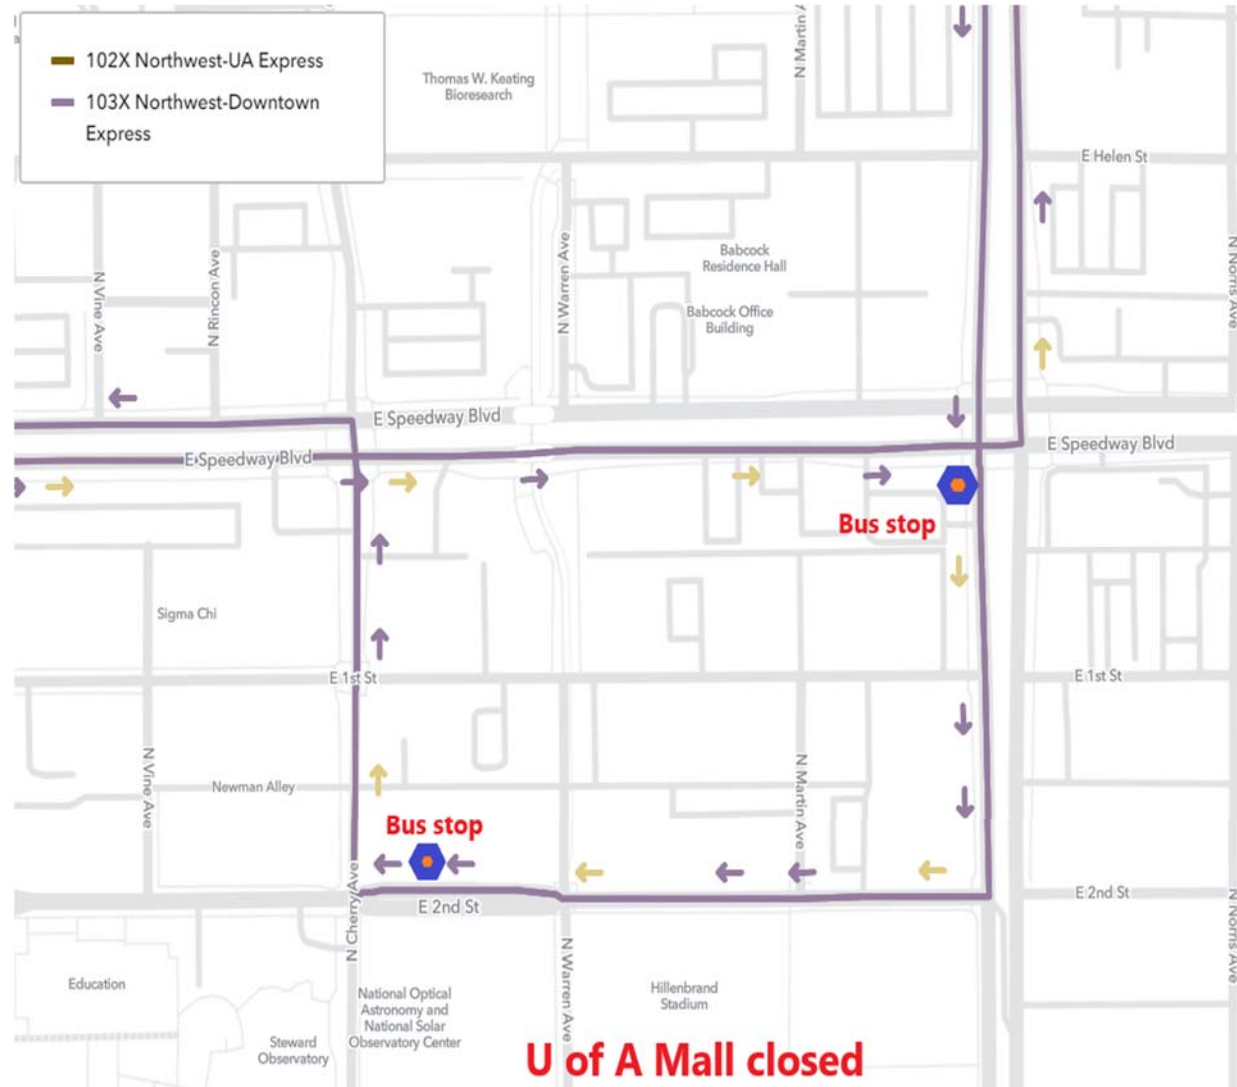

102X
103X

U of A Construction (Mall closure)
Starting Monday 3/28/2022
Through Sunday July 31st, 2022

Version
1.0

Express Routes 102X & 103X

*Traveling SB on Campbell Ave

R-2nd Street

R-Cherry Ave

L-Speedway Blvd Resume

*Traveling EB on Speedway Blvd

R-Campbell Ave

R-2nd Street (University)

R-Cherry Ave

R-Speedway Blvd

L-Campbell Ave to Resume

Please also service

SW corner Campbell/ Speedway.

NOTE: Please service all bus stops on the detour route