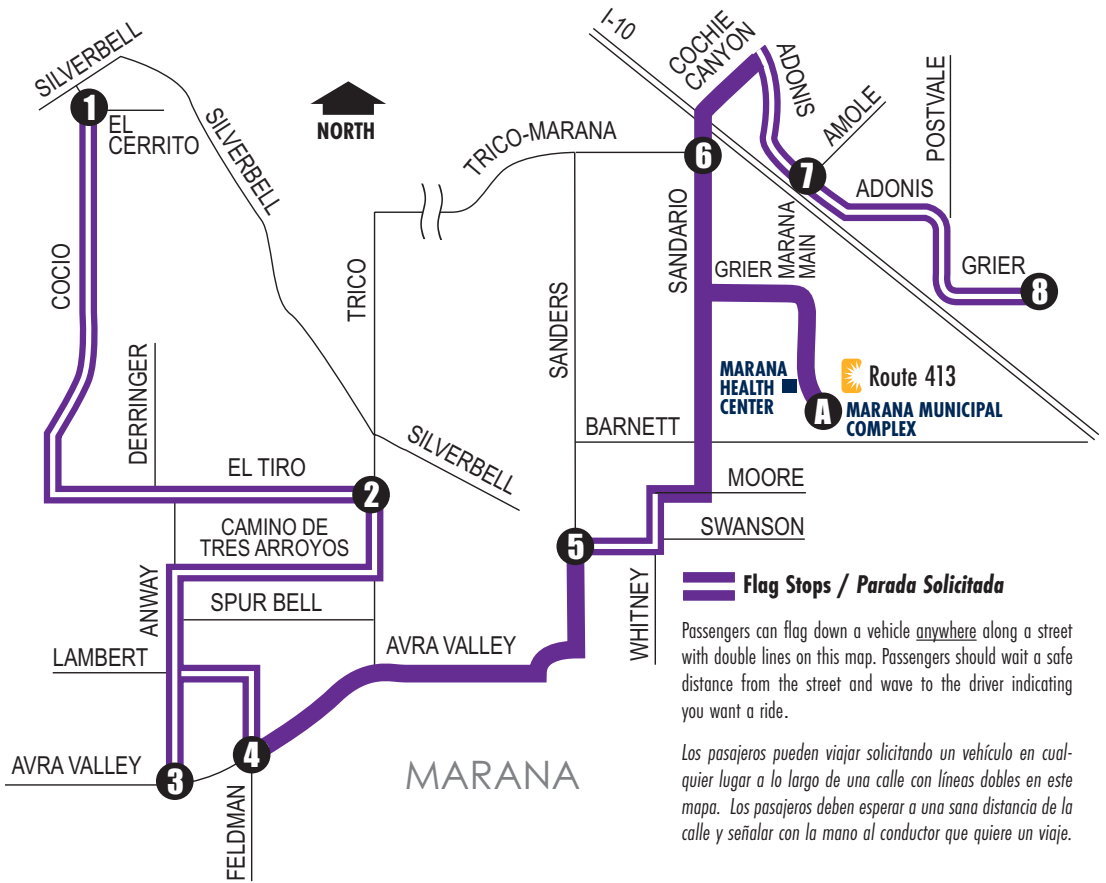

**410**  
**ANWAY/TRICO**

**Flag Stops / Parada Solicitada**

Passengers can flag down a vehicle anywhere along a street with double lines on this map. Passengers should wait a safe distance from the street and wave to the driver indicating you want a ride.

*Los pasajeros pueden viajar solicitando un vehículo en cualquier lugar a lo largo de una calle con líneas dobles en este mapa. Los pasajeros deben esperar a una sana distancia de la calle y señalar con la mano al conductor que quiere un viaje.*

**Stop not served / Parada sin servicio**

**Connect to Sun Shuttle**  
**Transborda a Sun Shuttle**  
Routes 413 – Stop **A**

**DEVIATED SERVICE** call (520) 792-9222  
Passengers can schedule a pick-up or drop-off within 3/4 mile of Sun Shuttle Route 410. Deviated service requests must be scheduled by 3 p.m. Saturday. For fares, see page 2.

- 1** Cocio at El Cerrito
- 2** Trico at El Tiro
- 3** Anway at Avra Valley
- 4** Fieldman at Avra Valley
- 5** Swanson at Sanders
- 6** Sandario at Trico-Marana
- 7** Adonis at Amole
- 8** Grier
- A** Marana Municipal Complex