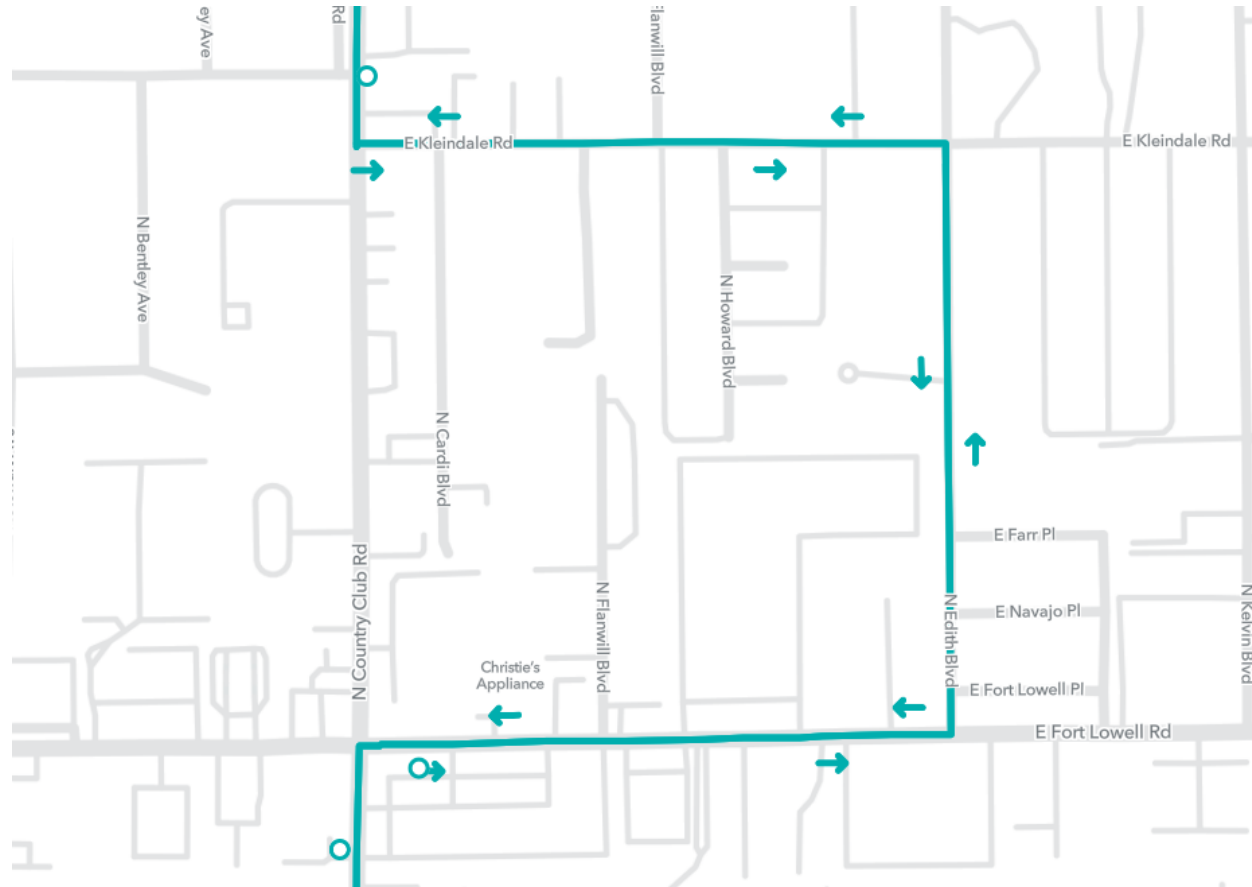

Rt. 17

Thursday, October 17th, 2021 Until Further Notice **Sink Hole Detour**

Routes 17 SB;

South on Country Club

L – Kleindale Rd

R – Edith Blvd

R – Fort Lowell

**L – Country Club to
Resume.**

Routes 17 NB;

North on Country Club

R – Fort Lowell

L – Edith Blvd

L – Kleindale Rd

**R – Country Club to
Resume.**

**WATCH for Paper
Portables !!!**

NOTE: Please service all bus stops on the detour route