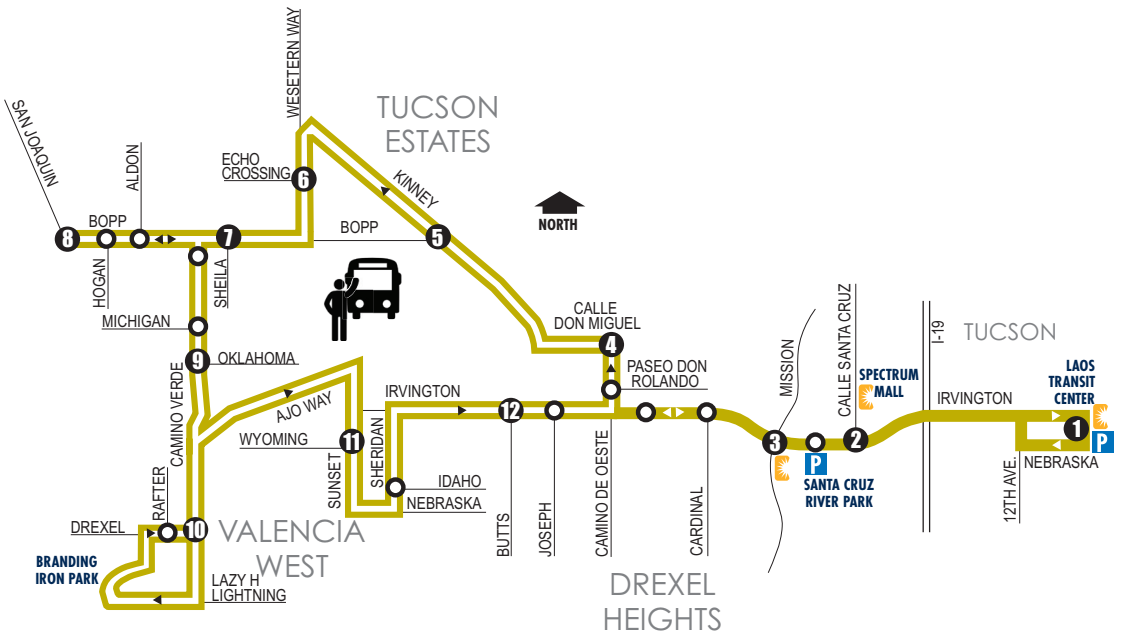

430

**TUCSON ESTATES/VALENCIA WEST**

**○ Additional Stop**  
*Parada adicional*

**P Park & Ride Lot**  
*Lote de estacione y viaje*  
Laos Transit Center/Irvington

**🚗 Flag Stops/Parada Solicitada**

- ☀️ Connect to Sun Tran/Transborda a Sun Tran**  
Routes 2, 11, 12, 18, 23, 24, 25, 26, 27, 29, 50, 203X, 204X – Stop 1
- Route 23 – Stop 2 3
- ☀️ Connect to Sun Shuttle/Transborda a Sun Shuttle**  
Routes 421, 440, 486 – Stop 1

Passengers can flag down a vehicle anywhere along a street with double lines on this map. Passengers should wait a safe distance from the street and wave to the driver indicating you want a ride.

*Los pasajeros pueden viajar solicitando un vehiculo en cualquier lugar a lo largo de una calle con lineas dobles en este mapa. Los pasajeros deben esperar a una sana distancia de la calle y señalar con la mano al conductor que quiere un viaje.*

**MONDAY - FRIDAY/WESTBOUND**

1	2	3	4	5	6	7	8
5:57	6:10	6:14	6:22	6:26	6:30	6:33	6:37
7:27	7:40	7:44	7:52	7:56	8:00	8:03	8:07
8:57	9:10	9:14	9:22	9:26	9:30	9:33	9:37
10:27	10:40	10:44	10:52	10:56	11:00	11:03	11:07
11:57	12:10	12:14	12:22	12:26	12:30	12:33	12:37
1:27	1:40	1:44	1:52	1:56	2:00	2:03	2:07
2:57	3:10	3:14	3:22	3:26	3:30	3:33	3:37
4:27	4:40	4:44	4:52	4:56	5:00	5:03	5:07
5:57	6:10	6:14	6:22	6:26	6:30	6:33	6:37

- 1 Laos Transit Center
- 2 Spectrum Mall at Calle Santa Cruz
- 3 Irvington at Mission
- 4 Calle Don Miguel at Camino de Oeste
- 5 Kinney at Bopp Ranch
- 6 Western Way at Echo Crossing
- 7 Bopp at Sheila
- 8 Bopp at San Joaquin
- 9 Camino Verde at Oklahoma
- 10 Camino Verde at Drexel
- 11 Sunset at Louisiana
- 12 Irvington at Butts