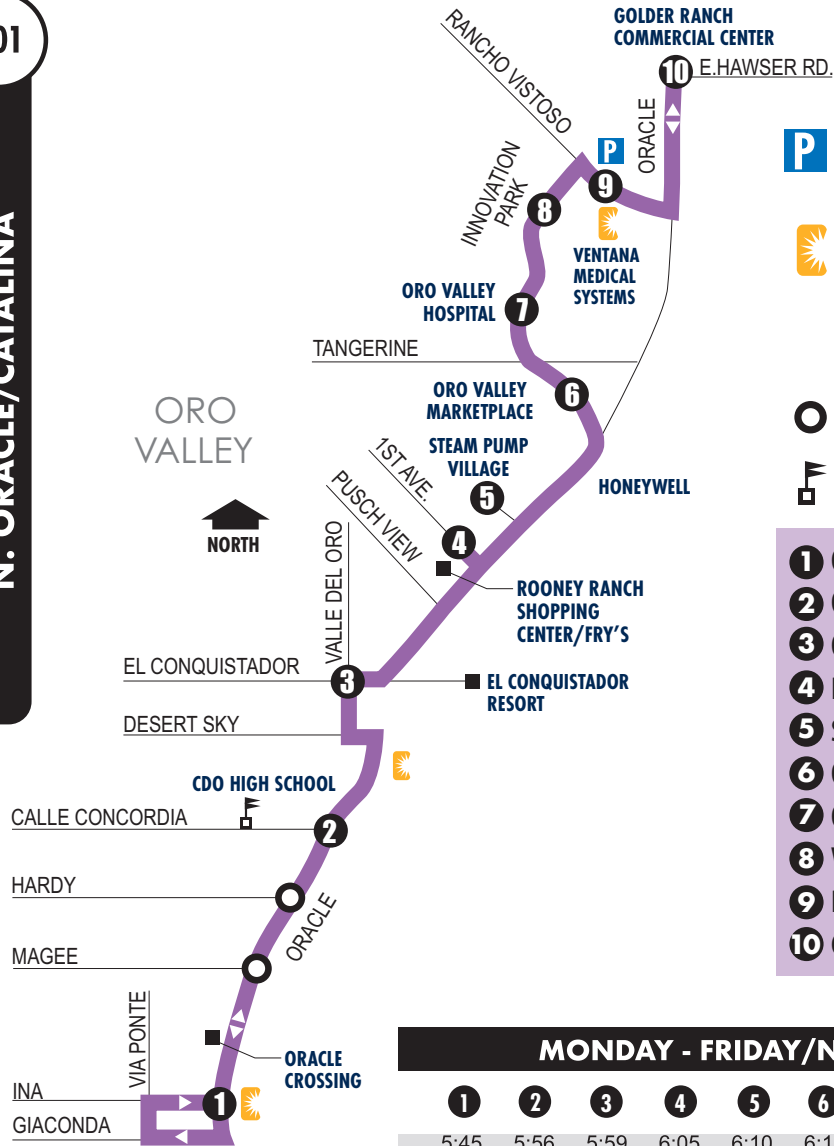

**401**  
**N. ORACLE/CATALINA**

**P** Park & Ride Lot  
*Lote de estacione y viaje*  
Rancho Vistoso/Innovation Park

**Connect to Sun Tran**  
*Transborda a Sun Tran*  
Routes 16, 103x, 107x – **1** Stop  
Route 107x – **2** Stop  
Route 107x – **9** Stop

**Additional Stop**  
*Parada adicional*

**School / Escuela**

- 1** Oracle/Ina
- 2** Oracle/Calle Concordia
- 3** Oracle/El Conquistador
- 4** Rooney Ranch Shopping Ctr.
- 5** Steam Pump Village
- 6** Oro Valley Marketplace
- 7** Oro Valley Hospital
- 8** Ventana Medical Systems
- 9** Park & Ride
- 10** Golder Ranch Commercial Ctr.

**MONDAY - FRIDAY/NORTHBOUND**

1	2	3	4	5	6	7	8	9	10
5:45	5:56	5:59	6:05	6:10	6:18	6:23	6:25	6:27	6:36
6:45	6:56	6:59	7:05	7:10	7:18	7:23	7:25	7:27	7:36
7:45	7:56	7:59	8:05	8:10	8:18	8:23	8:25	8:27	8:36
8:45	8:56	8:59	9:05	9:10	9:18	9:23	9:25	9:27	9:36
9:45	9:56	9:59	10:05	10:10	10:18	10:23	10:25	10:27	10:36
10:45	10:56	10:59	11:05	11:10	11:18	11:23	11:25	11:27	11:36
11:45	11:56	11:59	12:05	12:10	12:18	12:23	12:25	12:27	12:36
12:45	12:56	12:59	1:05	1:10	1:18	1:23	1:25	1:27	1:36
1:45	1:56	1:59	2:05	2:10	2:18	2:23	2:25	2:27	2:36
2:45	2:56	2:59	3:05	3:10	3:18	3:23	3:25	3:27	3:36
3:45	3:56	3:59	4:05	4:10	4:18	4:23	4:25	4:27	4:36
4:45	4:56	4:59	5:05	5:10	5:18	5:23	5:25	5:27	5:36

**MONDAY - FRIDAY/SOUTHBOUND**

10	9	8	7	6	5	4	3	2	1
6:37	6:46	6:48	6:50	6:54	7:02	7:04	7:10	7:12	7:26
7:37	7:46	7:48	7:50	7:54	8:02	8:04	8:10	8:12	8:26
8:37	8:46	8:48	8:50	8:54	9:02	9:04	9:10	9:12	9:26
9:37	9:46	9:48	9:50	9:54	10:02	10:04	10:10	10:12	10:26
10:37	10:46	10:48	10:50	10:54	11:02	11:04	11:10	11:12	11:26
11:37	11:46	11:48	11:50	11:54	12:02	12:04	12:10	12:12	12:26
12:37	12:46	12:48	12:50	12:54	1:02	1:04	1:10	1:12	1:26
1:37	1:46	1:48	1:50	1:54	2:02	2:04	2:10	2:12	2:26
2:37	2:46	2:48	2:50	2:54	3:02	3:04	3:10	3:12	3:26
3:37	3:46	3:48	3:50	3:54	4:02	4:04	4:10	4:12	4:26
4:37	4:46	4:48	4:50	4:54	5:02	5:04	5:10	5:12	5:26
5:37	5:46	5:48	5:50	5:54	6:02	6:04	6:10	6:12	6:26