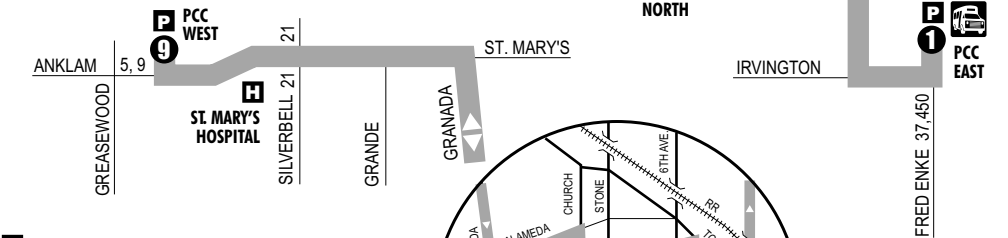

- Pima Community College (PCC)– East**
 - Ward 4 Office**
 - Santa Rita High School**
 - Carondelet St. Joseph's Hospital**
 - Murphy-Wilmot Library**
 - Rincon/University High School**
 - Coronado Post Office**
 - The University of Arizona**
 - Tucson High School**
 - Downtown (Centro)**
- Ronstadt Transit Center**
 - Special Services Office**
 - ADA Eligibility Office**
 - Joel D. Valdez Main Library**
 - City Hall**
 - Pima County Court**
 - Tucson Art Museum**
 - St. Mary's Hospital**
 - Pima Community College (PCC)– West**

- P** Park & Ride Lots (Estacione y Viaje)
Pima College West
Pima College East
- T** Ronstadt Transit Center (Centro de Tránsito)
Connecting to/(Conexión a):
Sun Tran — 1,2,4,6,7,8,10,12,16,18,19,21,22,23,25
Sun Express — 102X AM, 103X, 104X, 105X,
107X, 109X, 110X
Sun Link streetcar
Sun Shuttle — 421
- Sun Link Transfer Point
(Puntos de Transbordo a Sun Link)
— 4th Ave./6th St.
● Sun Link stops (paradas de Sun Link)
- Sun Shuttle Transfer Points
(Puntos de Transbordo a Sun Shuttle)
Route 421 — Ronstadt Transit Center
Route 450 — PCC East
- ▲ *Eastbound Route 3 does not service Church/Pennington NW*

Downtown Detail
Eastbound
(Detalle del Centro
Hacia el Este)

Downtown Detail
Westbound
(Detalle del Centro
Hacia el Oeste)

This route travels through our new On Demand Zone. See inside cover for more info on scheduling door-to-door rides within this Zone. (Esta ruta viaja por nuestra nueva Zona On Demand. Vea el interior de la contraportada para más información en reservar viajes de puerta a puerta dentro de esta Zona.)