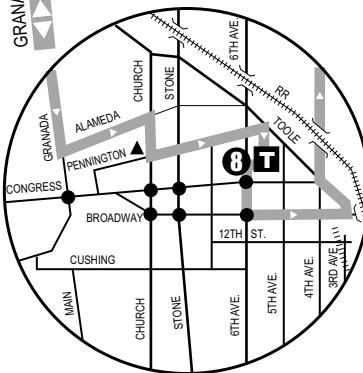

- Pima Community College (PCC)– East**
 - Ward 4 Office**
 - Santa Rita High School**
 - Carondelet St. Joseph's Hospital**
 - Murphy-Wilmot Library**
 - Rincon/University High School**
 - Coronado Post Office**
 - The University of Arizona**
 - Tucson High School**
 - Downtown (Centro)**
- Ronstadt Transit Center**
 - Special Services Office**
 - ADA Eligibility Office**
 - Joel D. Valdez Main Library**
 - City Hall**
 - Pima County Court**
 - Tucson Art Museum**
 - St. Mary's Hospital**
 - Pima Community College (PCC)– West**

- P** Park & Ride Lots (Estacione y Viaje)
Pima College West
Pima College East
- T** Ronstadt Transit Center (Centro de Tránsito)
Connecting to/(Conexión a):
Sun Tran — 1,2,4,6,7,8,10,12,16,18,19,21,22,23,25
Sun Express — 102X AM, 103X, 104X, 105X,
107X, 109X, 110X
Sun Link streetcar
Sun Shuttle — 421
- Sun Link Transfer Point
(Puntos de Transbordo a Sun Link)
— 4th Ave./6th St.
● Sun Link stops (paradas de Sun Link)
- Sun Shuttle Transfer Points
(Puntos de Transbordo a Sun Shuttle)
Route 421 — Ronstadt Transit Center
Route 450 — PCC East
- ▲ *Eastbound Route 3 does not service Church/Pennington NW*

Downtown Detail
Eastbound
(Detalle del Centro
Hacia el Este)

Downtown Detail
Westbound
(Detalle del Centro
Hacia el Oeste)

This route travels through our new On Demand Zone. See inside cover for more info on scheduling door-to-door rides within this Zone. (Esta ruta viaja por nuestra nueva Zona On Demand. Vea el interior de la contraportada para más información en reservar viajes de puerta a puerta dentro de esta Zona.)