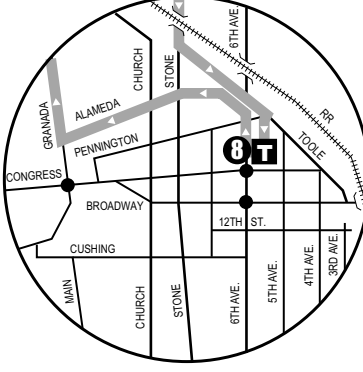

- Pima Community College (PCC)– East**
 - Ward 4 Office**
 - Santa Rita High School**
 - Carondelet St. Joseph's Hospital**
 - Murphy-Wilmot Library**
 - Rincon/University High School**
 - Coronado Post Office**
 - The University of Arizona**
 - Tucson High School**
 - Downtown (Centro)**
- Ronstadt Transit Center**
 - Special Services Office**
 - ADA Eligibility Office**
 - Joel D. Valdez Main Library**
 - City Hall**
 - Pima County Court**
 - Tucson Art Museum**
 - St. Mary's Hospital**
 - Pima Community College (PCC)– West**

- P** Park & Ride Lots (Estacione y Viaje)
Pima College West
Pima College East
- T** Ronstadt Transit Center (Centro de Tránsito)
Connecting to/(Conexión a):
Sun Tran — 1,2,4,6,7,8,10,12,16,18,19,21,22,23,25
Sun Express — 102X AM, 103X, 104X, 105X,
107X, 109X, 110X
Sun Link streetcar
Sun Shuttle — 421
- Sun Link Transfer Point
(Puntos de Transbordo a Sun Link)
— 4th Ave./6th St.
● Sun Link stops (paradas de Sun Link)
- Sun Shuttle Transfer Points
(Puntos de Transbordo a Sun Shuttle)
Route 421 — Ronstadt Transit Center
Route 450 — PCC East
- ▲ *Eastbound Route 3 does not service Church/Pennington NW*

Downtown Detail
Eastbound
(Detalle del Centro
Hacia el Este)

Downtown Detail
Westbound
(Detalle del Centro
Hacia el Oeste)

This route travels through our new On Demand Zone. See inside cover for more info on scheduling door-to-door rides within this Zone. (Esta ruta viaja por nuestra nueva Zona On Demand. Vea el interior de la contraportada para más información en reservar viajes de puerta a puerta dentro de esta Zona.)