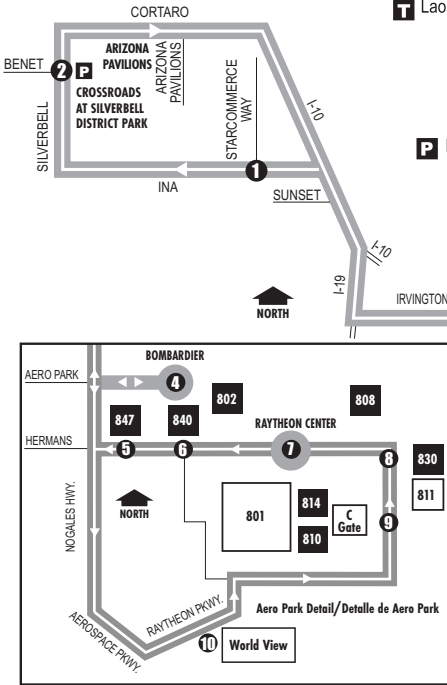

NORTHWEST - AERO PARK EXPRESS

204X

T Laos Transit Center (Centro de Tránsito)
 Connecting to/(Conexión a):
 Sun Tran — 2,11,12,18,23,24,25,26,27,29,50
 Sun Express — 203X
 Sun Shuttle — 421,430,440

P Park & Ride Lot (Estacione y Viaje)
 Laos Transit Center/Irvington
 Crossroads at Silverbell District Park —
 Cortaro/Silverbell

Sun Shuttle Transfer Points
 (Puntos de Transbordo a Sun Shuttle)
 Routes 421,430,440 — Laos Transit Center

To Aero Park Area
 Hacia el Area de Aero Park

Only authorized riders can enter Raytheon Facility

Crossroads at Silverbell District Park
 Laos Transit Center
 Aero Park
 Flight Safety
 Bombardier

Route 204X M-F / Southbound

AM TRIPS

Ina at Starcommerce Way	Silverbell at Crossroads Park	Irvington at Laos Center	Bombardier at Aero Park	Raytheon Bldg. 847
1	2	3	4	5
513	518	543	557	615
543	548	613	627	645
643	648	713	727	745

*estimated time point, see page 1 for details.

Route 204X M-F / Northbound

PM TRIPS

World View	Raytheon "C" Gate	Raytheon Bldg. 830	Raytheon Center	Raytheon Bldg. 840	Raytheon Bldg. 847	Bombardier at Aero Park	Silverbell at Crossroads Park
10	9	8	7	6	5	4	2
330	340	342	343	344	346	352	432
430	440	442	443	444	446	452	532
530	540	542	543	544	546	552	632