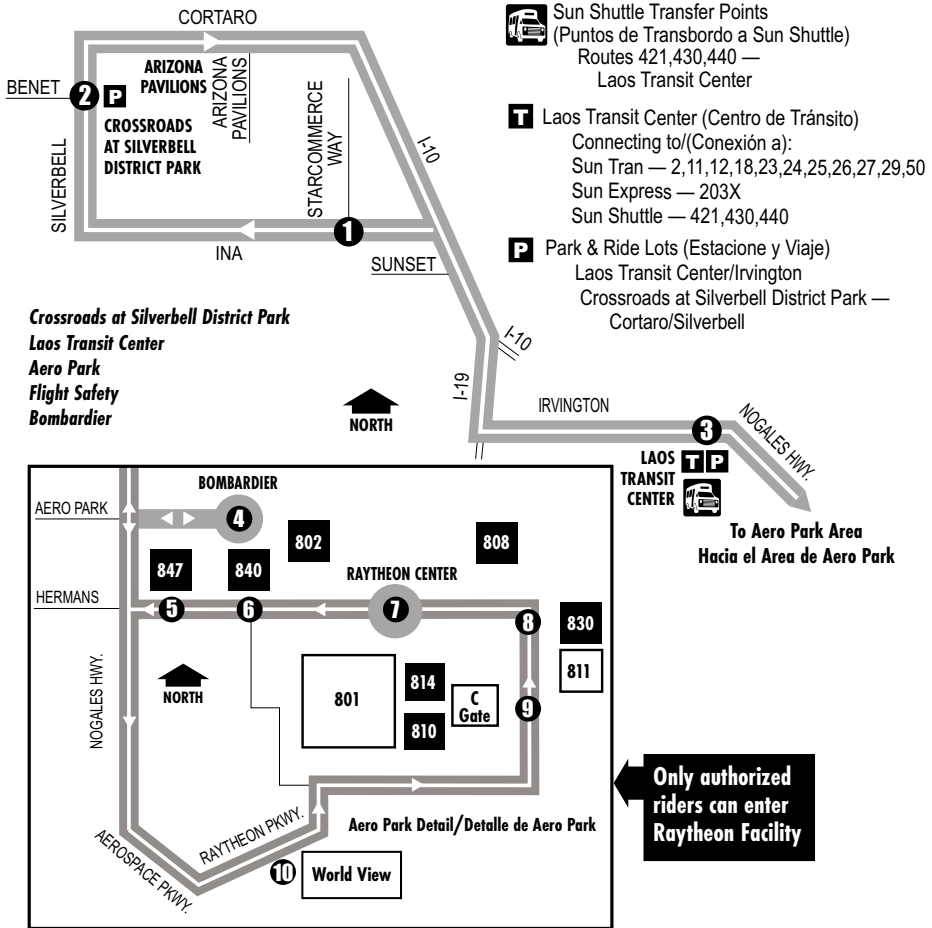

Route 204X

NORTHWEST-AERO PARK EXPRESS

Route 204X M-F / Southbound

	Ina at Starcommerce Way	Silverbell at Crossroads Park	Irvington at Laos Center*	Bombardier at Aero Park*	Raytheon Bldg. 847
	1	2	3	4	5
AM TRIPS	526	529	550	600	615
	556	559	620	630	645
	656	659	720	730	745

*Estimated time point

Route 204X M-F / Northbound

World view	Raytheon "C" Gate	Raytheon Bldg. 830	Raytheon Center	Raytheon Bldg. 840	Raytheon Bldg. 847	Bombardier at Aero Park	Silverbell at Crossroads Park
11	10	9	8	7	6	5	1
330	334	336	338	339	340	346	420
430	434	436	438	439	440	446	520
530	534	536	538	539	540	546	620

Southbound Stops

Ina/Starcommerce Way
Silverbell/Crossroads Park
Irvington/Laos Transit Center
Bombardier/Aeropark
Aero Park/Flight Safety
Raytheon/World View

Raytheon C Gate
Raytheon Bldg 830
Raytheon Center
Raytheon Bldg 840
Raytheon Bldg 847

Northbound Stops

Raytheon/World View
Raytheon C Gate
Raytheon Bldg 830
Raytheon Center
Raytheon Bldg 840
Raytheon Bldg 847

Bombardier/Aeropark
Aero Park/Flight Safety
Irvington/9th Ave
(Irvington at Laos)
Ina/Star Commerce
Silverbell/Crossroads Park