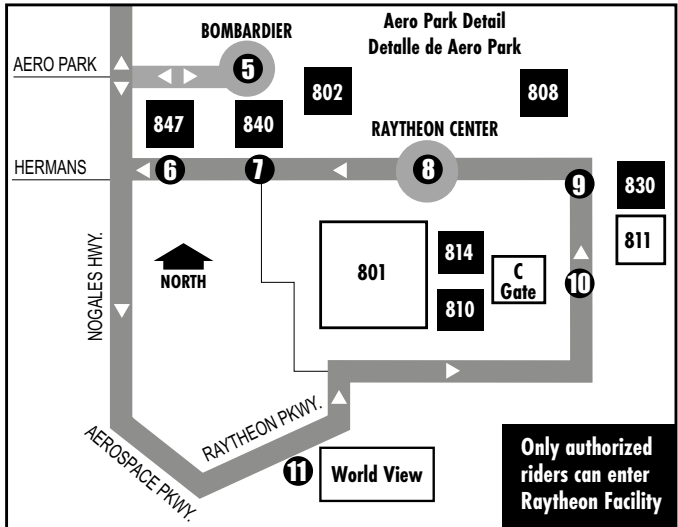

Route 203X
ORO VALLEY-AERO PARK EXPRESS

Oro Valley Hospital
Ventana Medical Systems
Laos Transit Center
Aero Park
Flight Safety
Bombardier

- T** Laos Transit Center (Centro de Tránsito)
Connecting to/(Conexión a):
Sun Tran — 2,11,12,18,23,24,25,26,27,29,50
Sun Express — 204X
Sun Shuttle — 421,430,440
- P** Park & Ride Lots (Estacione y Viaje)
Rancho Vistoso Park & Ride
Riverfront Park & Ride—Lambert/Riverfront Park
N. Pima Center—Ina/Thornydale SE corner
Laos Transit Center/Irvington
- Sun Shuttle Transfer Points**
(Puntos de Transbordo a Sun Shuttle)
Route 401 — Rancho Vistoso Park & Ride
Route 412 — Ina/Thornydale
Routes 421,430,440 — Laos Transit Center

Route 203X M-F / Southbound

Route 203X M-F / Northbound

	Rancho Vistoso Park & Ride	Lambert at Riverfront Park	La Cañada at Magee	Irvington at Laos Center*	Bombardier at Aero Park*	Raytheon Bldg. 847	World view	Raytheon "C" Gate	Raytheon Bldg. 830	Raytheon Center	Raytheon Bldg. 840	Raytheon Bldg. 847	Bombardier at Aero Park	Rancho Vistoso Park & Ride
AM TRIPS	459	507	514	544	555	615	330	335	338	339	340	342	346	451
	629	637	644	714	725	745	530	535	538	539	540	542	546	651

*Estimated time point

Southbound Stops

- Rancho Vistoso/Pusch Mountain View**
- Innovation Park/Vistoso Commerce
- Innovation Park/Tangerine
- Lambert/Riverfront Park**
- La Cañada/Lambert
- La Cañada/Overton
- La Cañada/Magee**
- Ina/La Cañada
- Ina/Express Care
- Ina/La Cholla
- Ina/Crystal Cave
- Ina/Shannon

- Ina/Shannon
- Ina/Mona Lisa
- Ina/La Cholla (SE)
- Ina/Express Care
- La Cañada/Ina
- La Cañada/Magee
- La Cañada/Hardy
- Lambert/La Cañada
- Lambert/Riverfront Park
- Rancho Vistoso/Pusch Mountain View**