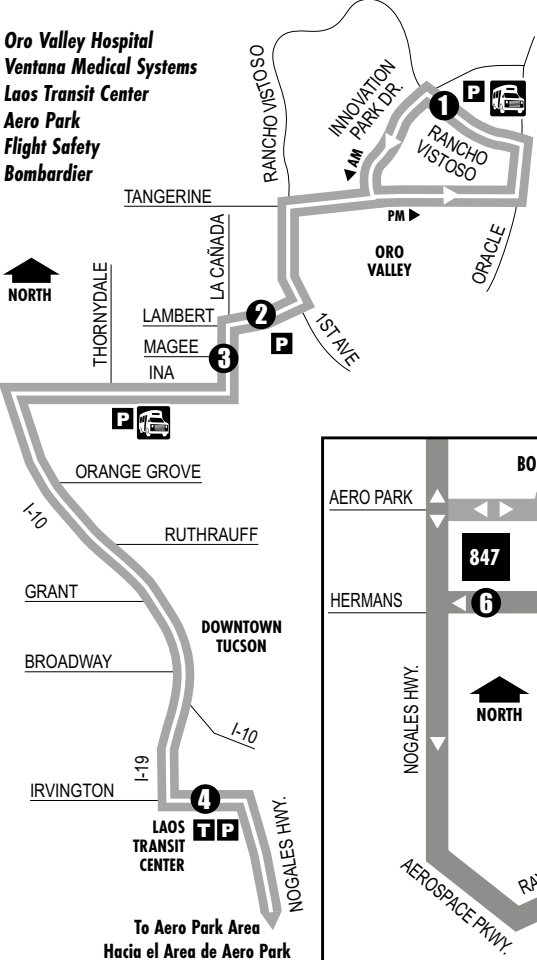

Route 203X
ORO VALLEY-AERO PARK EXPRESS

Oro Valley Hospital
Ventana Medical Systems
Laos Transit Center
Aero Park
Flight Safety
Bombardier

- T** Laos Transit Center (Centro de Tránsito)
Connecting to/(Conexión a):
Sun Tran — 2,11,12,18,23,24,25,26,27,29,50
Sun Express — 204X
Sun Shuttle — 421,430,440
- P** Park & Ride Lots (Estacione y Viaje)
Rancho Vistoso Park & Ride
Riverfront Park & Ride—Lambert/Riverfront Park
N. Pima Center—Ina/Thornydale SE corner
Laos Transit Center/Irvington
- Sun Shuttle Transfer Points**
(Puntos de Transbordo a Sun Shuttle)
Route 401 — Rancho Vistoso Park & Ride
Route 412 — Ina/Thornydale
Routes 421,430,440 — Laos Transit Center

Route 203X M-F / Southbound

Route 203X M-F / Northbound

	Rancho Vistoso Park & Ride	Lambert at Riverfront Park	La Cañada at Magee	Irvington at Laos Center*	Bombardier at Aero Park*	Raytheon Bldg. 847	World view	Raytheon "C" Gate	Raytheon Bldg. 830	Raytheon Center	Raytheon Bldg. 840	Raytheon Bldg. 847	Bombardier at Aero Park	Rancho Vistoso Park & Ride
AM TRIPS	459	507	514	544	555	615	330	335	338	339	340	342	346	451
	629	637	644	714	725	745	530	535	538	539	540	542	546	651

*Estimated time point

Southbound Stops

- Rancho Vistoso/Pusch Mountain View**
- Innovation Park/Vistoso Commerce
- Innovation Park/Tangerine
- Lambert/Riverfront Park**
- La Cañada/Lambert
- La Cañada/Overton
- La Cañada/Magee**
- Ina/La Cañada
- Ina/Express Care
- Ina/La Cholla
- Ina/Crystal Cave
- Ina/Shannon

- Ina/Shannon
- Ina/Mona Lisa
- Ina/La Cholla (SE)
- Ina/Express Care
- La Cañada/Ina
- La Cañada/Magee
- La Cañada/Hardy
- Lambert/La Cañada
- Lambert/Riverfront Park
- Rancho Vistoso/Pusch Mountain View**