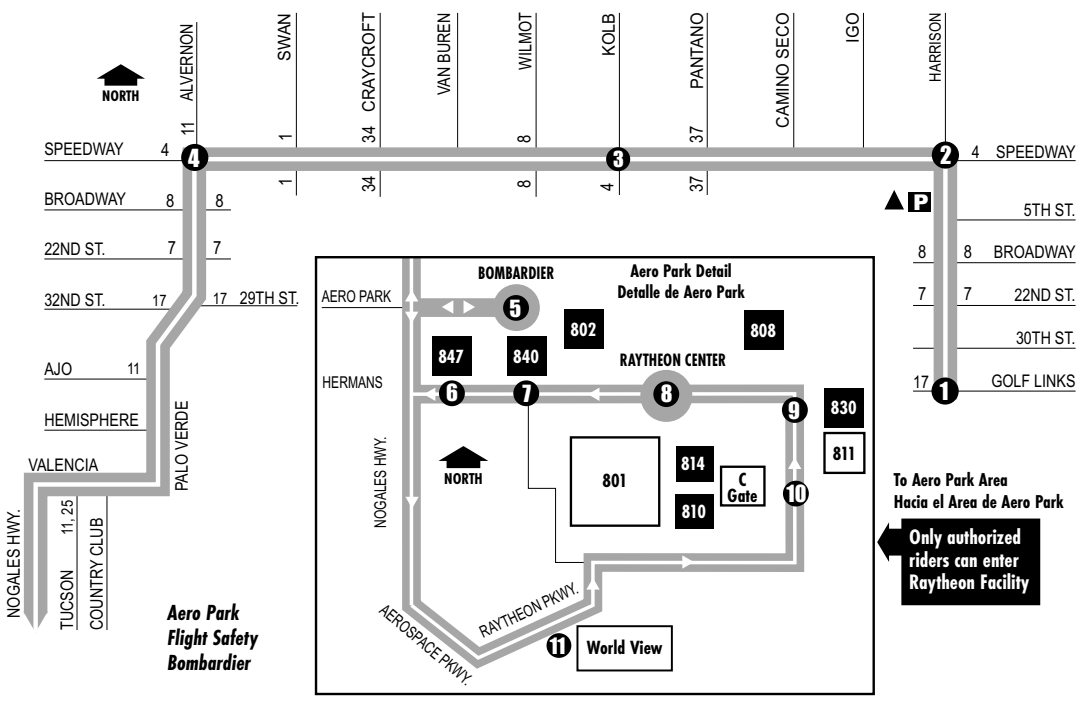

# Route 201X

## EASTSIDE-AERO PARK EXPRESS

**P** Park & Ride Lot (Estacione y Viaje) Speedway/Harrison

**▲** Buses do not enter Speedway/Harrison Park & Ride  
Los autobuses no entran en Speedway/Harrison Park & Ride

To Aero Park Area  
Hacia el Area de Aero Park  
**Only authorized riders can enter Raytheon Facility**

### Route 201X M-F / Westbound