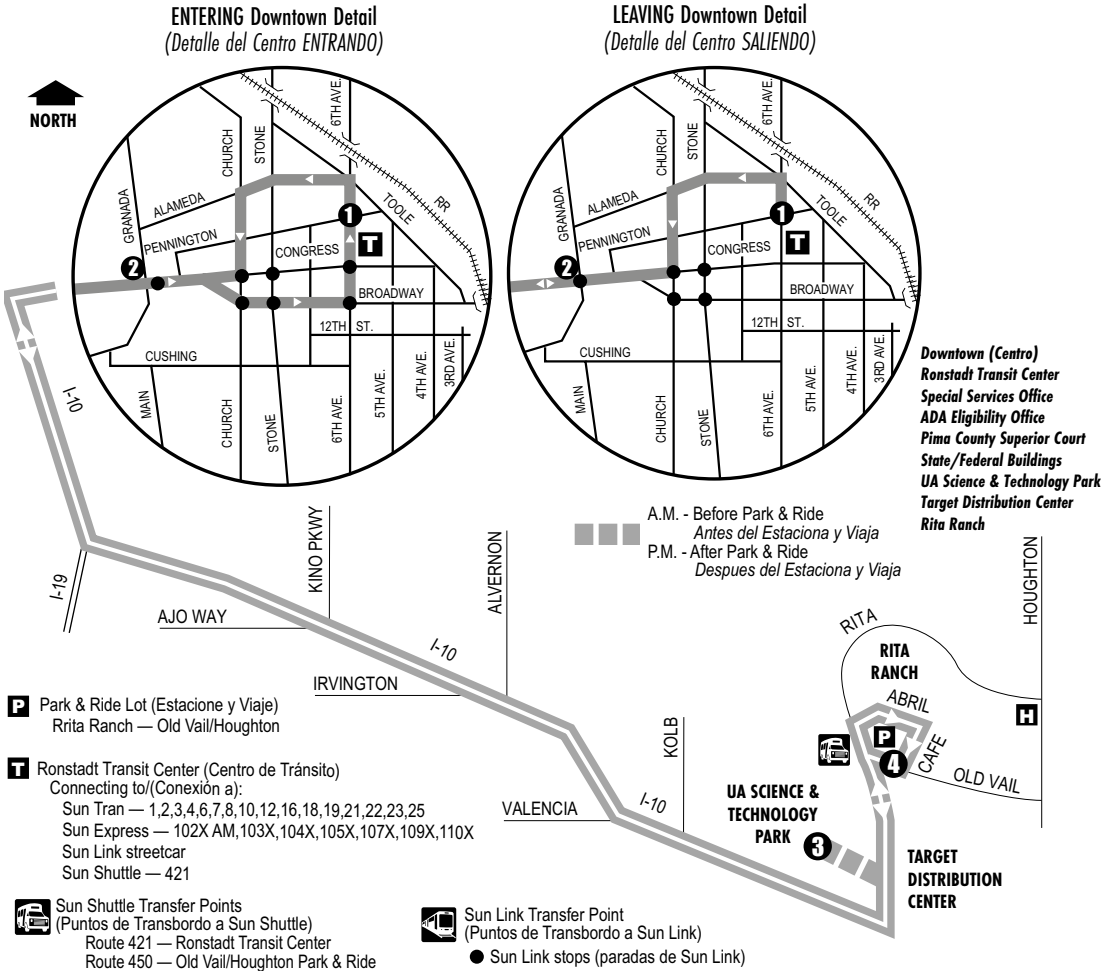

Route 110X
RITA RANCH-DOWNTOWN EXPRESS

Route 110X M-F / Southbound

6th Ave. at Pennington	Congress at Granada (NW)	Old Vail Park & Ride
②	③	①
650	654	717
510	514	537

Route 110X M-F / Northbound

Old Vail Park & Ride	UA Science & Tech Park	6th Ave. at Pennington	Congress at Granada (NW)
①	③	②	①
722	746	750	
545	548	610	614

Southbound Stops

- 6th Ave/Pennington
- Alameda/Grossetta
- Church/Pennington
- Congress/Church
- Congress/Granada (NW)**
- UA Technology Park
- Rita Rd/Science Park Dr
- Old Vail Park & Ride**

Northbound Stops

- Old Vail Park & Ride**
- UA Technology Park**
- Congress/Central
- Congress/Granada
- Broadway/Church
- 6th Ave/Pennington**
- Alameda/Grossetta
- Church/Pennington
- Congress/Church
- Congress/Granada (NW)**