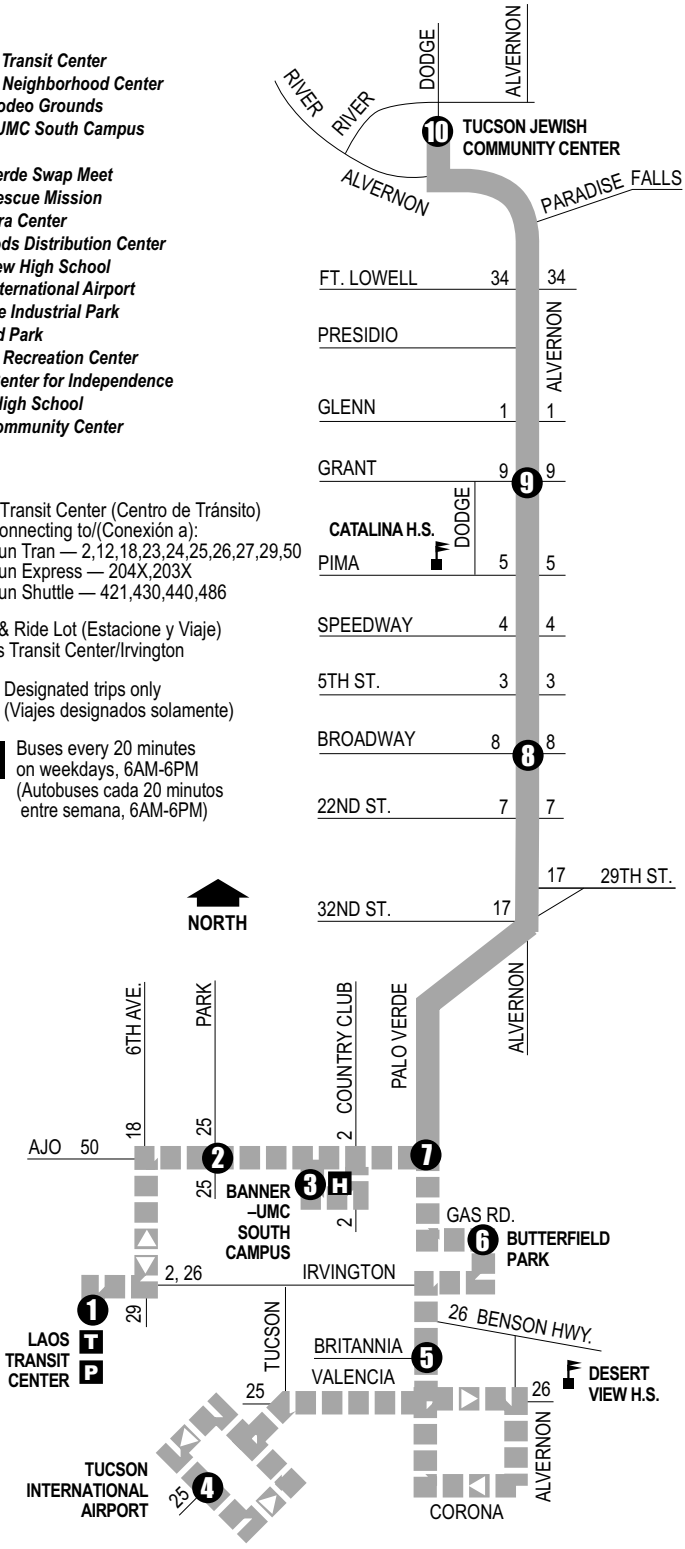

Route 11 FTN

ALVERNON

- Roy Laos Transit Center
- El Pueblo Neighborhood Center
- Tucson Rodeo Grounds
- Banner - UMC South Campus
- MVD
- Tanque Verde Swap Meet
- Gospel Rescue Mission
- La Frontera Center
- HomeGoods Distribution Center
- Desert View High School
- Tucson International Airport
- Palo Verde Industrial Park
- Butterfield Park
- Randolph Recreation Center
- DIRECT Center for Independence
- Catalina High School
- Jewish Community Center

T Laos Transit Center (Centro de Tránsito)
 Connecting to/(Conexión a):
 Sun Tran — 2, 12, 18, 23, 24, 25, 26, 27, 29, 50
 Sun Express — 204X, 203X
 Sun Shuttle — 421, 430, 440, 486

P Park & Ride Lot (Estacione y Viaje)
 Laos Transit Center/Irvington

■ ■ ■ Designated trips only
 (Viajes designados solamente)

FTN Buses every 20 minutes
 on weekdays, 6AM-6PM
 (Autobuses cada 20 minutos
 entre semana, 6AM-6PM)

This route travels through our new On Demand Zone. See inside back cover for more info on scheduling door-to-door rides within this Zone. (Esta ruta viaja por nuestra nueva Zona On Demand. Vea el interior de la contraportada para más información en reservar viajes de puerta a puerta dentro de esta Zona.)