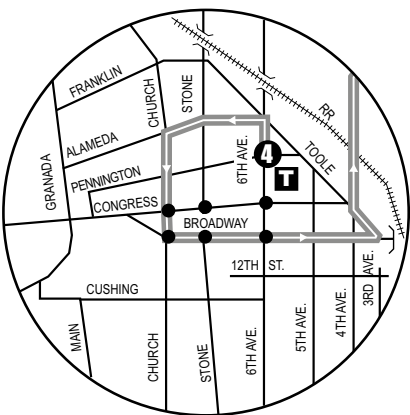

PM Downtown Detail
(Detalle del Centro PM)

RIDER ALERT!
Due to construction projects downtown, this route is on detour. To view the current downtown routing detail map visit: SunTran.com/alerts.

¡Alerta de Pasajeros!
Debido a proyectos de construcción en el centro, esta ruta está desviada. Para ver el mapa detallado de rutas del centro actual, visite: SunTran.com/alert.