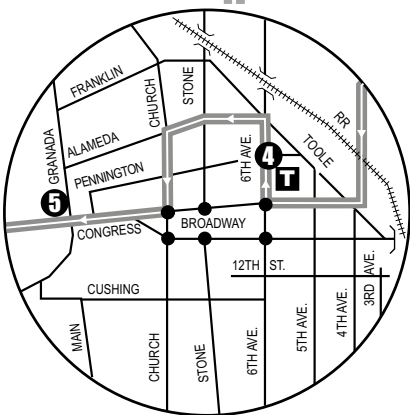

# Route 109X

## CATALINA HWY-DOWNTOWN EXPRESS

**T** Ronstadt Transit Center (Centro de Tránsito)  
 Connecting to/(Conexión a):  
 Sun Tran — 1,2,3,4,6,7,8,10,12,16,18,19,21,22,23,25  
 Sun Express — 102X AM,103X,104X,105X,107X,109X,110X  
 Sun Link streetcar  
 Sun Shuttle — 421

**TL** Sun Link Transfer Point  
 (Puntos de Transbordo a Sun Link)  
 ● Sun Link stops (paradas de Sun Link)

- Downtown (Centro)
- Ronstadt Transit Center
- University of Arizona
- Pima County Superior Court
- Rincon/University H.S. (Swan)
- Tucson High School (Euclid)
- Wilmot Library

### Route 109X M-F / Eastbound