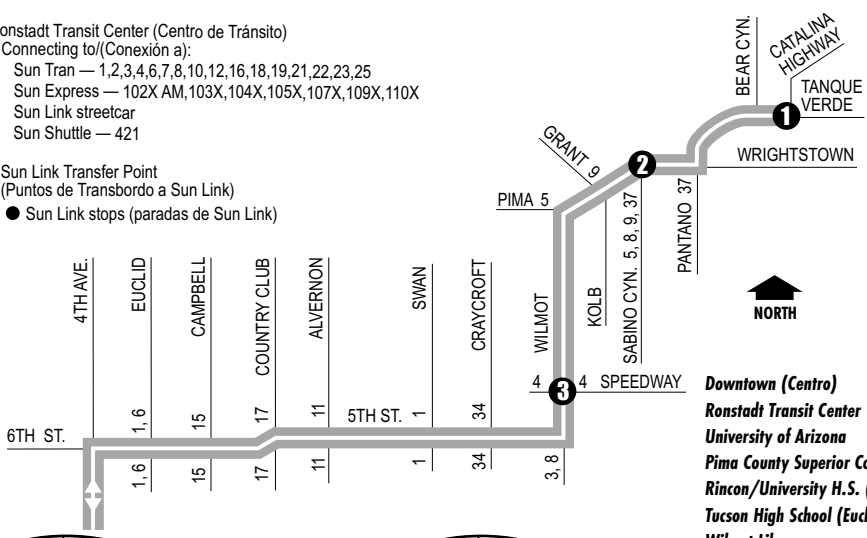

# Route 109X

## CATALINA HWY-DOWNTOWN EXPRESS

**T** Ronstadt Transit Center (Centro de Tránsito)  
 Connecting to/(Conexión a):  
 Sun Tran — 1,2,3,4,6,7,8,10,12,16,18,19,21,22,23,25  
 Sun Express — 102X AM,103X,104X,105X,107X,109X,110X  
 Sun Link streetcar  
 Sun Shuttle — 421

**TL** Sun Link Transfer Point  
 (Puntos de Transbordo a Sun Link)  
 ● Sun Link stops (paradas de Sun Link)

- Downtown (Centro)
- Ronstadt Transit Center
- University of Arizona
- Pima County Superior Court
- Rincon/University H.S. (Swan)
- Tucson High School (Euclid)
- Wilmot Library

### Route 109X M-F / Eastbound