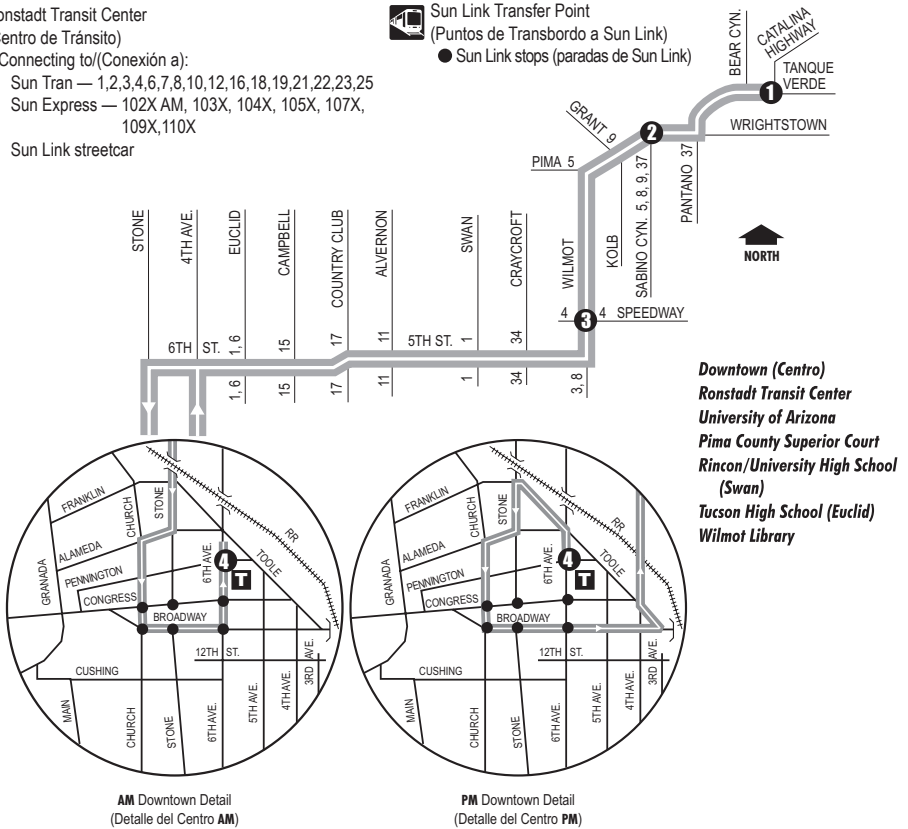

# 109X

**T** Ronstadt Transit Center  
(Centro de Tránsito)

Connecting to/(Conexión a):

Sun Tran — 1, 2, 3, 4, 6, 7, 8, 10, 12, 16, 18, 19, 21, 22, 23, 25  
Sun Express — 102X AM, 103X, 104X, 105X, 107X,  
109X, 110X

Sun Link streetcar

Sun Link Transfer Point  
(Puntos de Transbordo a Sun Link)

● Sun Link stops (paradas de Sun Link)

## Route 109X M-F / Westbound

### Eastbound Stops

- 6th Ave/Pennington**
- Stone/Franklin
- Stone/Alameda
- Church/Pennington
- 6th St/Euclid
- 6th St/Highland
- 6th St/Campbell
- 6th St/Country Club
- 5th St/Alvernon
- 5th St/Swan
- 5th St/Craycroft
- Wilmot/5th St
- Wilmot/Speedway
- Tanque Verde/6390 E
- Tanque Verde
- Tanque Verde/Kolb
- Tanque Verde/Camino Principal
- Tanque Verde/Indian Ridge
- Tanque Verde/Sabino Canyon
- Tanque Verde/Paseo
- Rancho Esperanza
- Tanque Verde/Camino Pio
- Decimo
- Pantano/Wrightstown
- Tanque Verde/Woodland
- Tanque Verde/Lutheran Church
- Catalina Hwy/Tanque Verde**