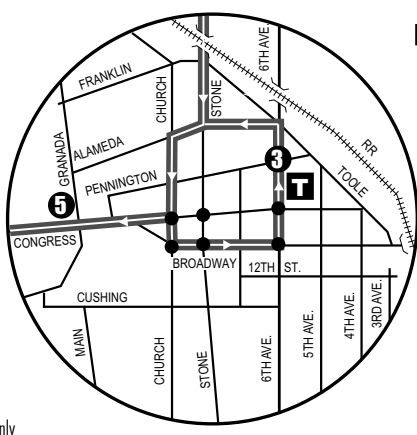

Route 107X

ORO VALLEY-DOWNTOWN EXPRESS

▲ The bus stop here only Northbound does not stop Southbound.
El autobús para aquí solamente hacia el norte, no para llenando hacia el sur.

See Downtown Details
(Vea el mapa detallado del Centro de La Ciudad)

Southbound Downtown Detail
(Detalle del Centro hacia el Sur)

Northbound Downtown Detail
(Detalle del Centro hacia el Norte)

- P** Park & Ride Lot (Estacione y Viaje)
Rancho Vistoso Park & Ride Ina/Via Ponte
- T** Ronstadt Transit Center (Centro de Tránsito)
Connecting to/(Conexión a):
Sun Tran — 1,2,3,4,6,7,8,10,12,16,18,19,21,22,23,25
Sun Express — 102X AM,103X,104X,105X,107X,109X,110X
Sun Link streetcar
Sun Shuttle — 421
- Sun Shuttle Transfer Points (Puntos de Transbordo a Sun Shuttle)
Route 401 — Rancho Vistoso Park & Ride Ina & Oracle
- Sun Link Transfer Point (Puntos de Transbordo a Sun Link)
● Sun Link stops (paradas de Sun Link)

- Downtown (Centro)**
Ronstadt Transit Center
Oro Valley Marketplace NB
Oro Valley Hospital
Ventana Medical Systems
Tucson Mall
Pima County Superior Court

RIDER ALERT!
Due to construction projects downtown, this route is on detour. To view the current downtown routing detail map visit: SunTran.com/alerts.

Northbound Stops

- Stone/Franklin
- Stone/Alameda
- Church/Pennington
- 6th Ave/Pennington
- Toole/7th Ave
- Stone/Speedway
- Oracle/Wetmore
- Oracle/Orange Grove
- Oracle/Ina
- Oracle/Suffolk
- Oracle/Magee