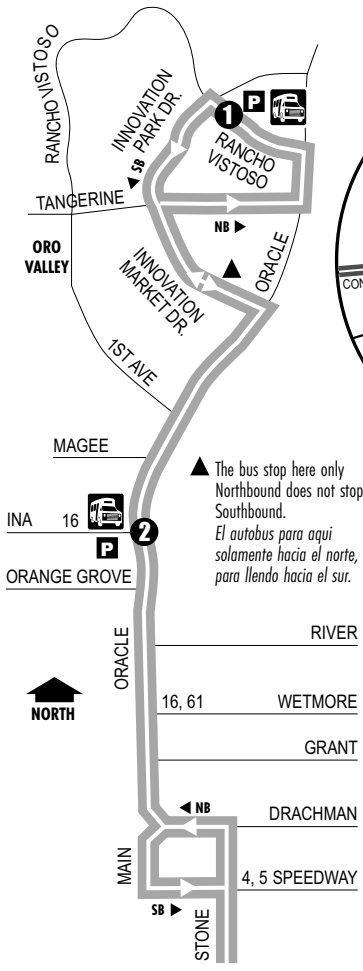

Route 107X

ORO VALLEY-DOWNTOWN EXPRESS

▲ The bus stop here only Northbound does not stop Southbound.
El autobús para aquí solamente hacia el norte, no para llenando hacia el sur.

See Downtown Details
(Vea el mapa detallado del Centro de La Ciudad)