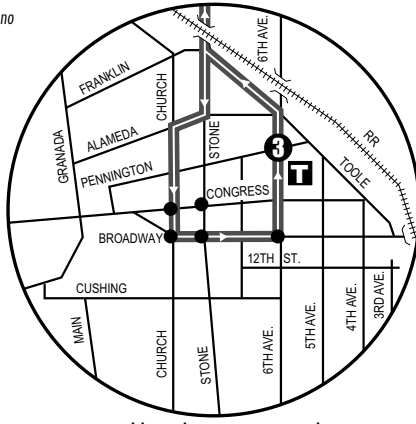

Route 107X

ORO VALLEY-DOWNTOWN EXPRESS

▲ The bus stop here only Northbound does not stop Southbound.
El autobús para aquí solamente hacia el norte, no para llenando hacia el sur.

See Downtown Details
(Vea el mapa detallado del Centro de La Ciudad)

Southbound Downtown Detail
(Detalle del Centro hacia el Sur)

Northbound Downtown Detail
(Detalle del Centro hacia el Norte)

- P** Park & Ride Lot (Estacione y Viaje)
Rancho Vistoso Park & Ride Ina/Via Ponte
- T** Ronstadt Transit Center (Centro de Tránsito)
Connecting to/(Conexión a):
Sun Tran — 1,2,3,4,6,7,8,10,12,16,18,19,21,22,23,25
Sun Express — 102X AM,103X,104X,105X,107X,109X,110X
Sun Link streetcar
Sun Shuttle — 421
- Sun Shuttle Transfer Points (Puntos de Transbordo a Sun Shuttle)
Route 401 — Rancho Vistoso Park & Ride Ina & Oracle
- Sun Link Transfer Point (Puntos de Transbordo a Sun Link)
● Sun Link stops (paradas de Sun Link)

- Downtown (Centro)**
Ronstadt Transit Center
Oro Valley Marketplace NB
Oro Valley Hospital
Ventana Medical Systems
Tucson Mall
Pima County Superior Court

RIDER ALERT!
Due to construction projects downtown, this route is on detour. To view the current downtown routing detail map visit: SunTran.com/alerts.

Northbound Stops

- Stone/Franklin
- Stone/Alameda
- Church/Pennington
- 6th Ave/Pennington
- Toole/7th Ave
- Stone/Speedway
- Oracle/Wetmore
- Oracle/Orange Grove
- Oracle/Ina
- Oracle/Suffolk
- Oracle/Magee